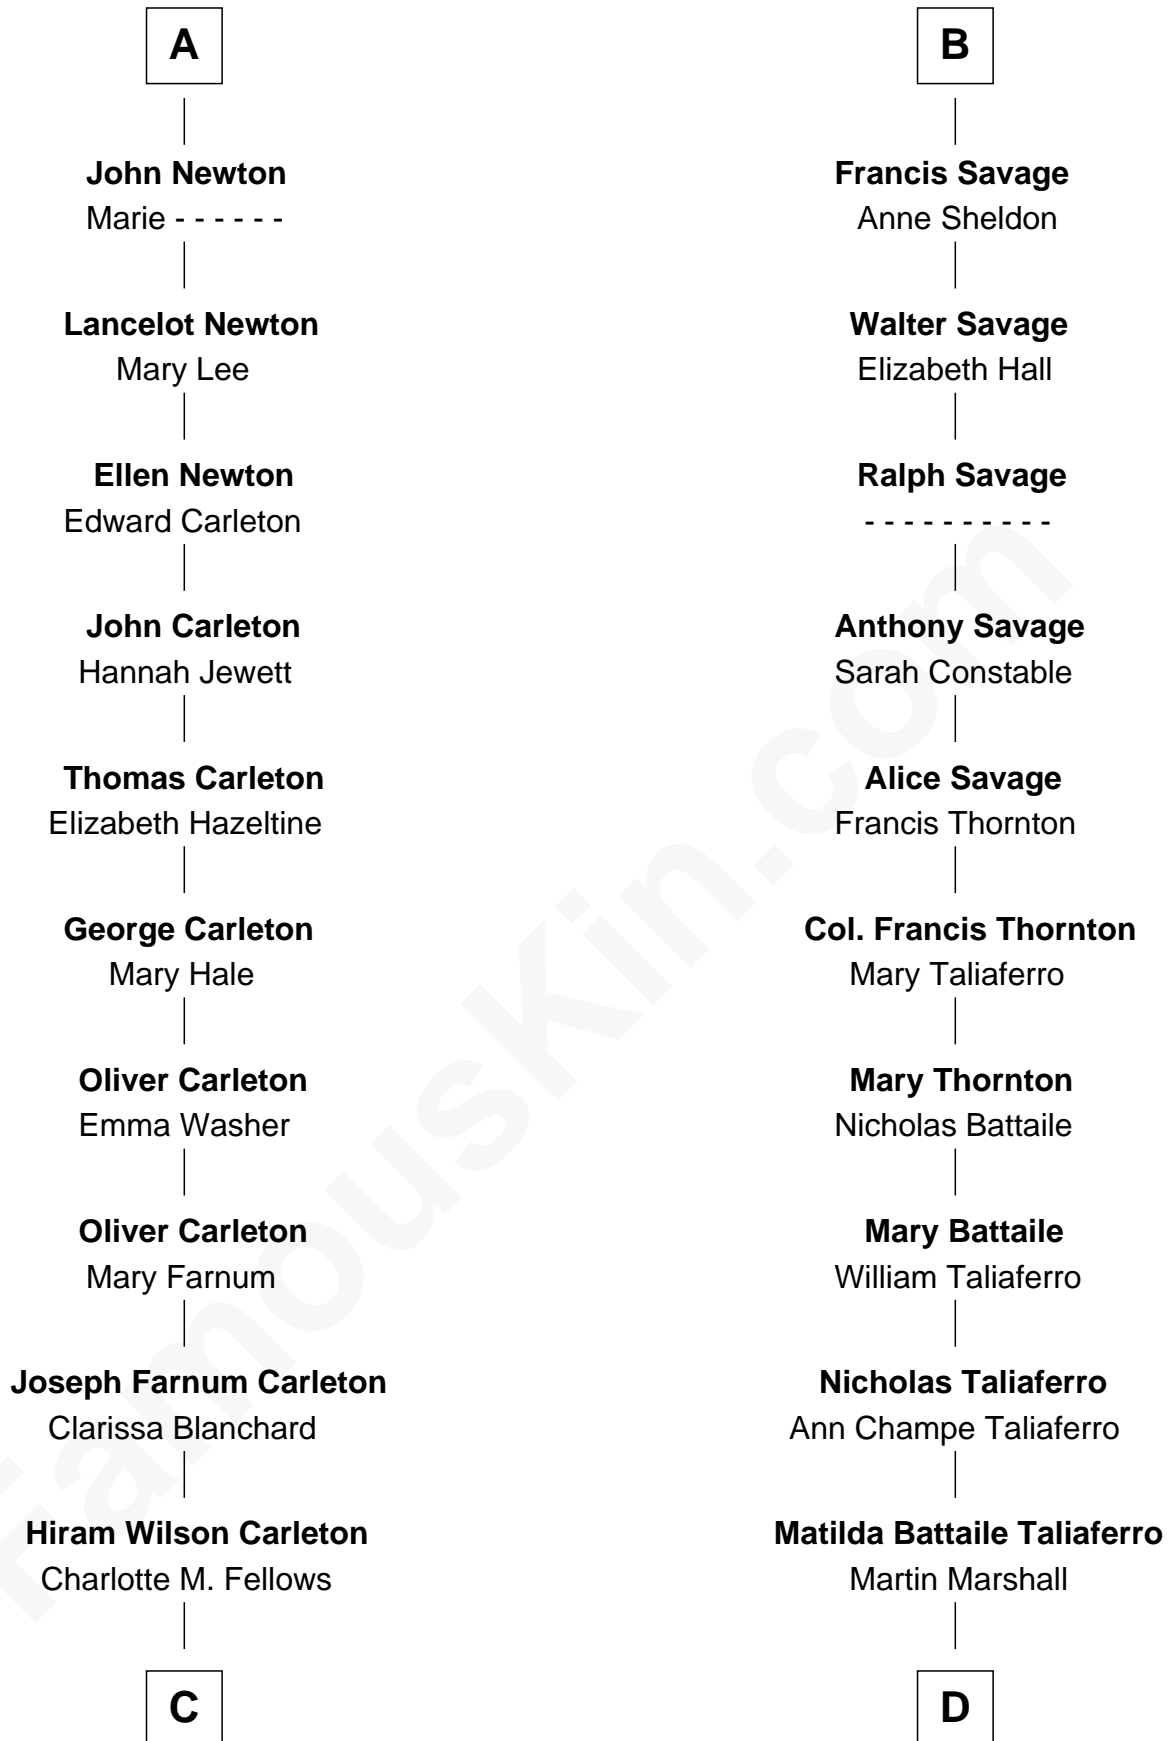

FamousKin.com
Relationship Chart of
Mickey Rourke
Movie Actor

19th cousin 1 time removed of
General George C. Marshall
Author of "The Marshall Plan"

C

Joseph Clinton Carleton

Maud Alice Fitts

Hazel May Carleton

Leonard Ernest Cameron

Annette Elizabeth Cameron

Philip Andrew Rourke

Mickey Rourke

Movie Actor

D

William Champe Marshall

Susan Myers

George Catlett Marshall

Laura Emily Bradford

General George C. Marshall

U.S. Army - World War II