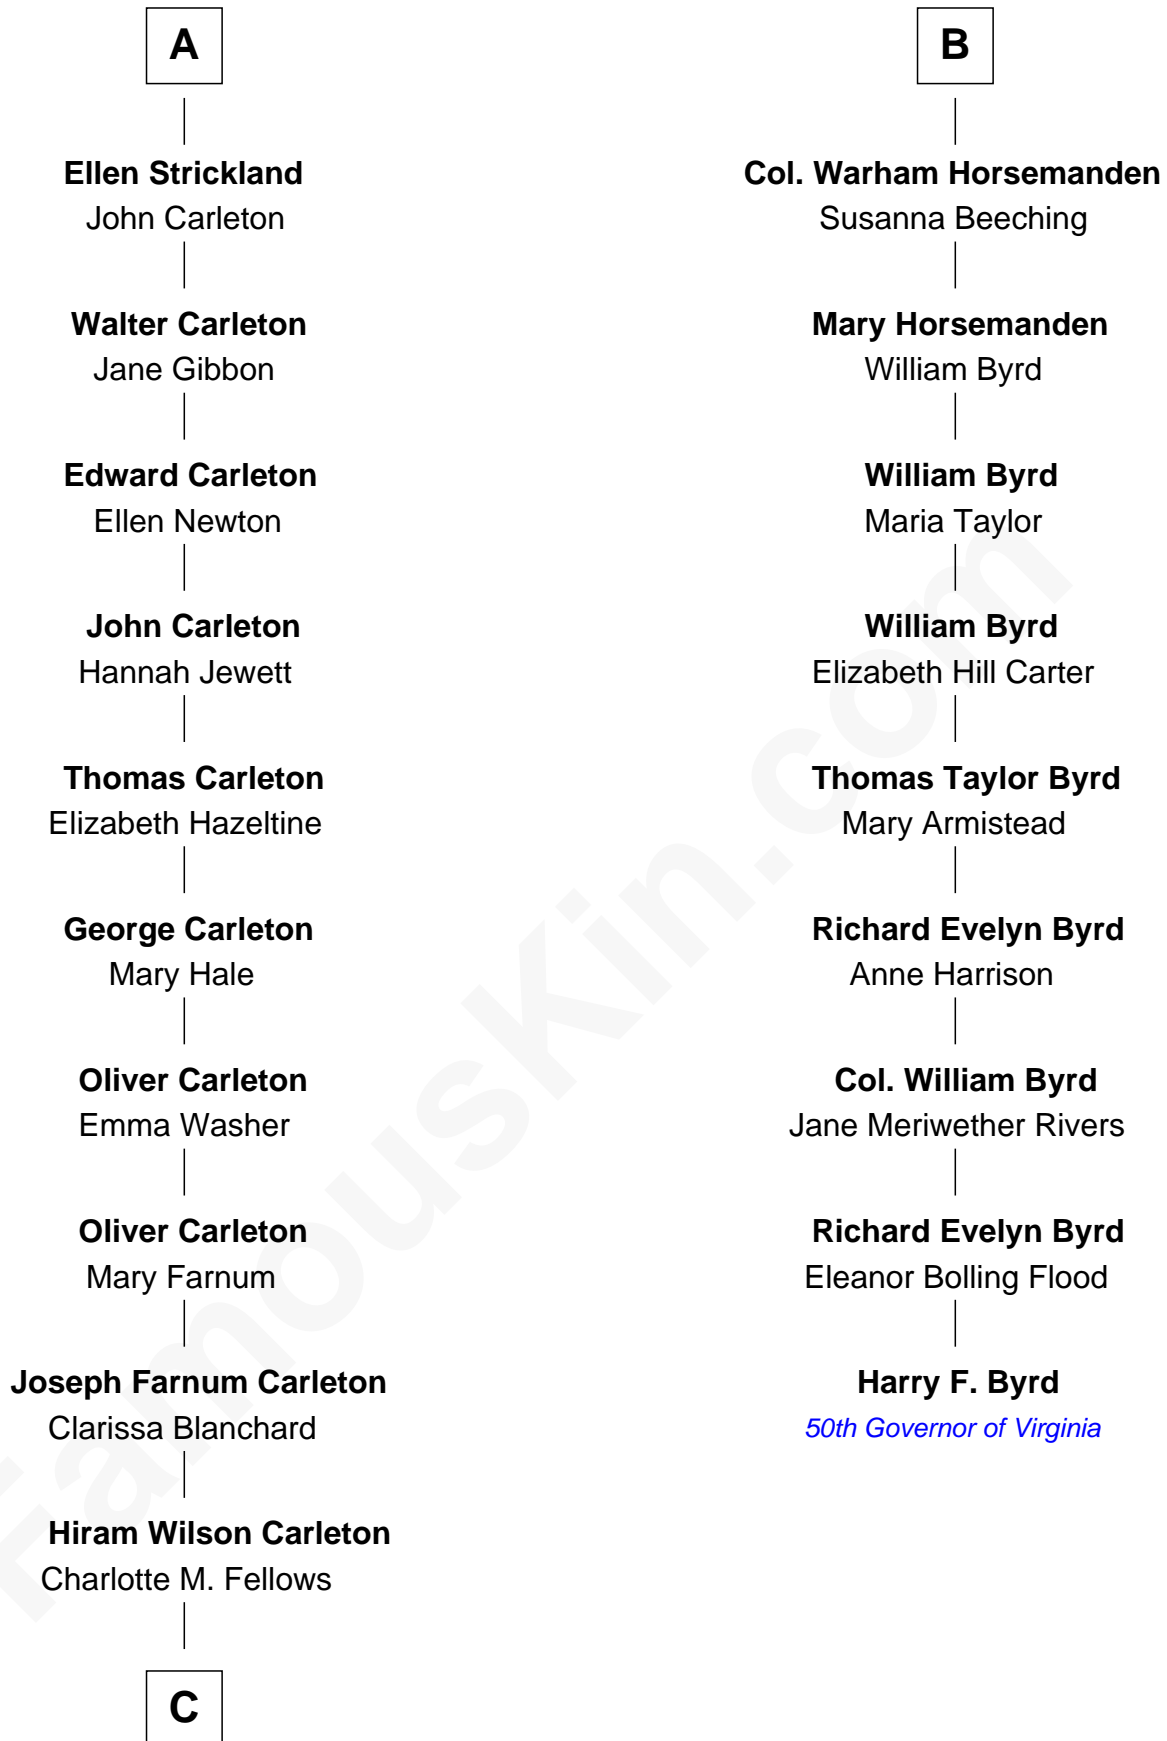

**FamousKin.com**  
**Relationship Chart of**  
**Mickey Rourke**  
*Movie Actor*

15th cousin 5 times removed of  
**Harry F. Byrd**  
*50th Governor of Virginia*

**C**

—  
**Joseph Clinton Carleton**

Maud Alice Fitts

—  
**Hazel May Carleton**

Leonard Ernest Cameron

—  
**Annette Elizabeth Cameron**

Philip Andrew Rourke

—  
**Mickey Rourke**

*Movie Actor*

FamousKin.com