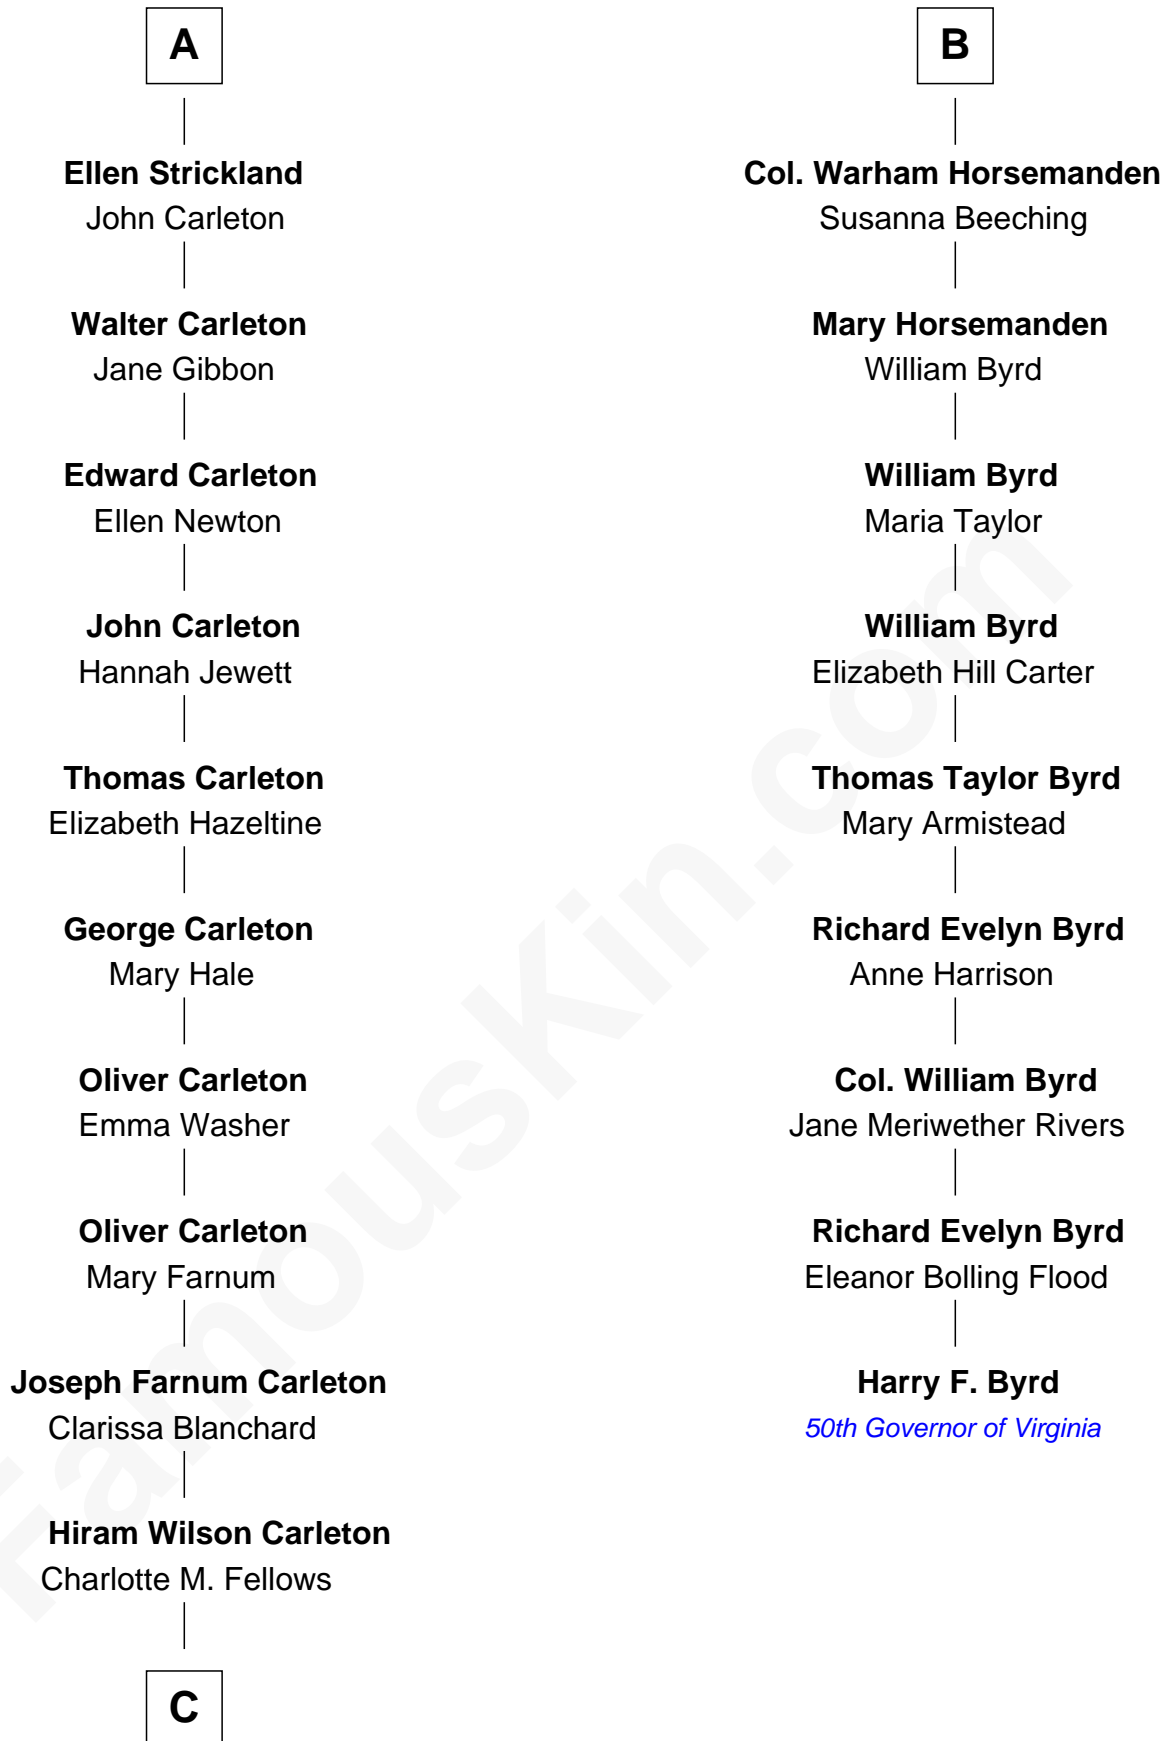

FamousKin.com
Relationship Chart of
Mickey Rourke
Movie Actor

15th cousin 5 times removed of
Harry F. Byrd
50th Governor of Virginia

C

—
Joseph Clinton Carleton

Maud Alice Fitts

—
Hazel May Carleton

Leonard Ernest Cameron

—
Annette Elizabeth Cameron

Philip Andrew Rourke

—
Mickey Rourke

Movie Actor

FamousKin.com