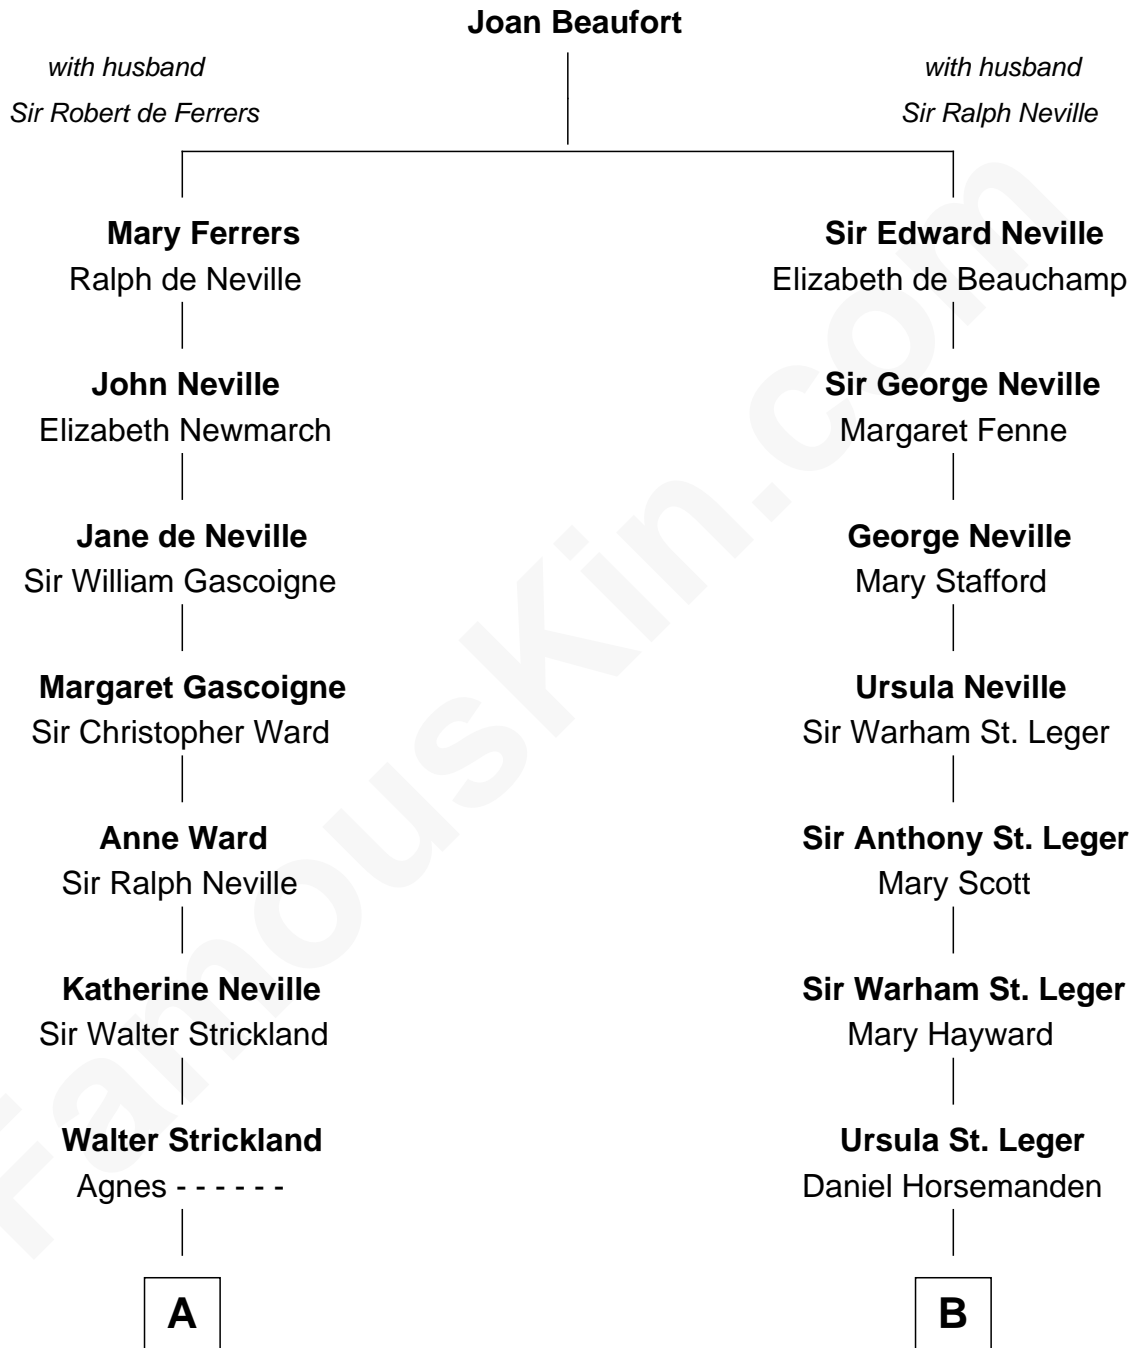

FamousKin.com
Relationship Chart of
Mickey Rourke
Movie Actor

15th cousin 5 times removed of
Harry F. Byrd
50th Governor of Virginia

C

—
Joseph Clinton Carleton

Maud Alice Fitts

—
Hazel May Carleton

Leonard Ernest Cameron

—
Annette Elizabeth Cameron

Philip Andrew Rourke

—
Mickey Rourke

Movie Actor

FamousKin.com