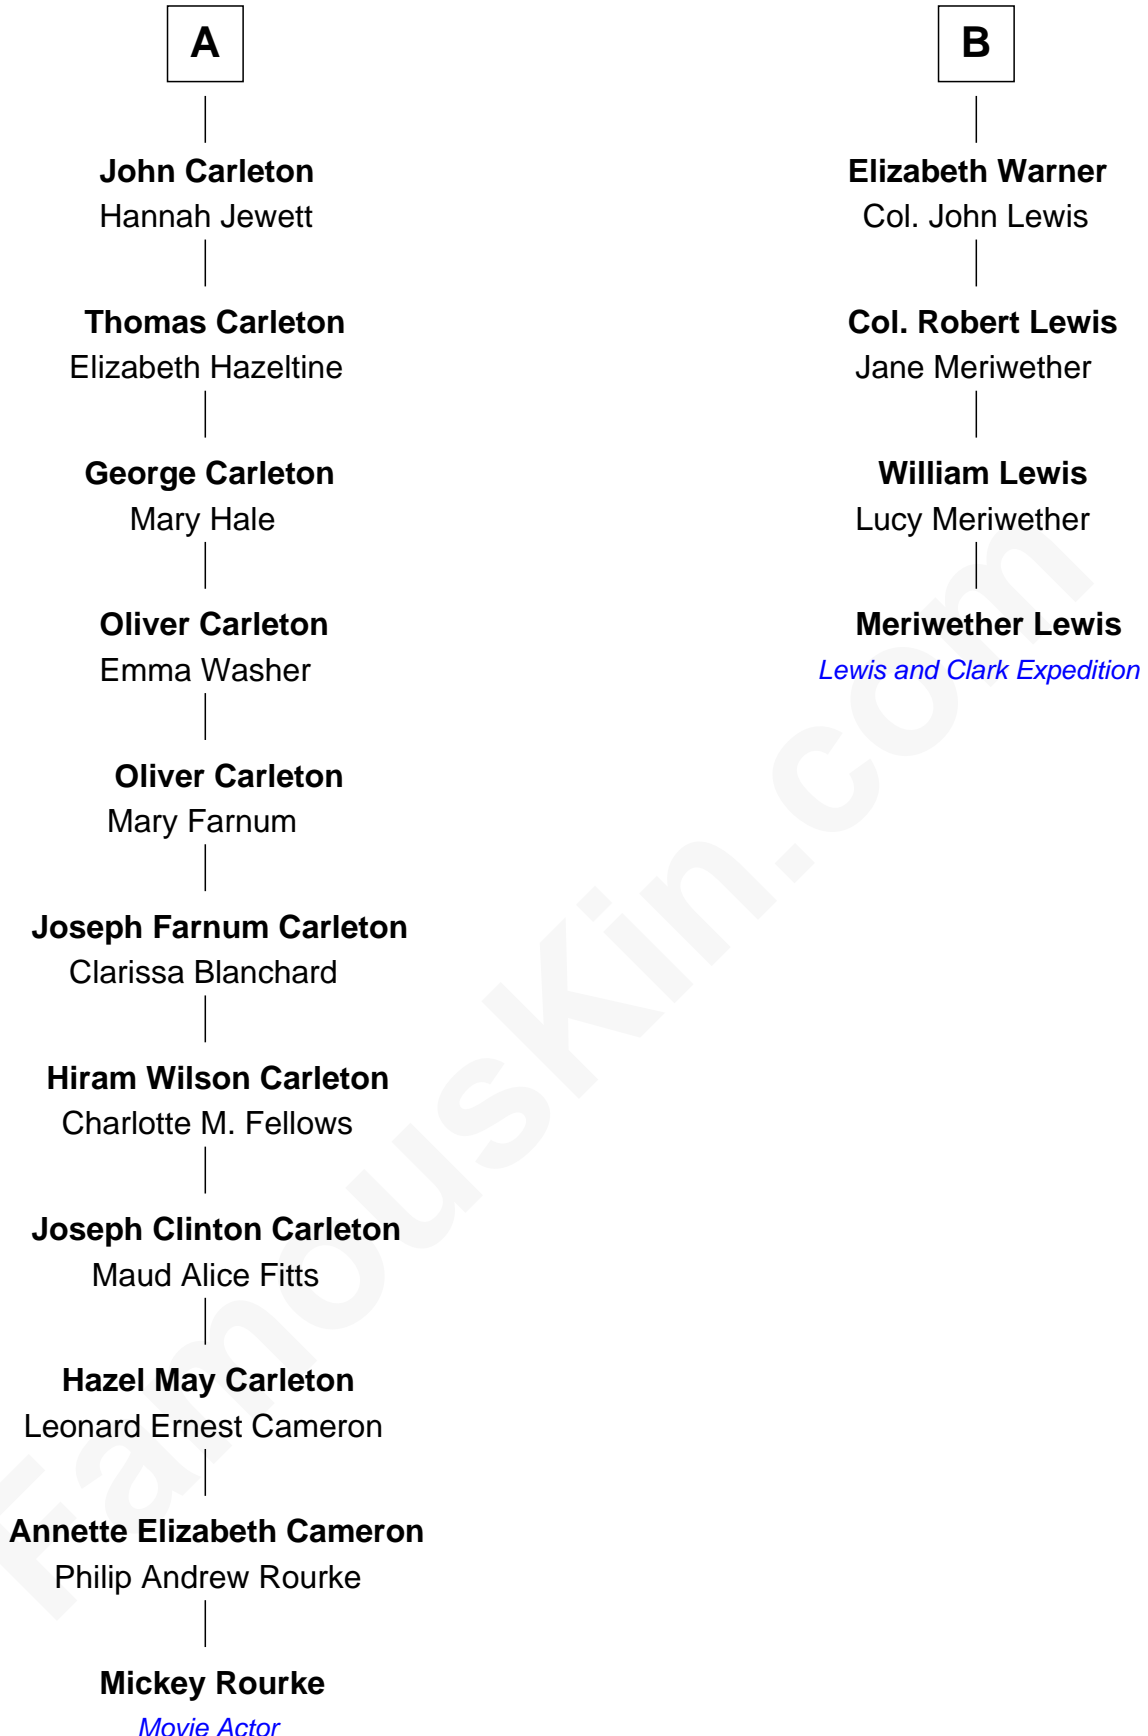

**FamousKin.com**  
**Relationship Chart of**  
**Mickey Rourke**  
*Movie Actor*

10th cousin 7 times removed of  
**Meriwether Lewis**  
*Lewis and Clark Expedition*

Mickey Rourke photo by [Anton Belickiy](#) (CC BY 2.0)