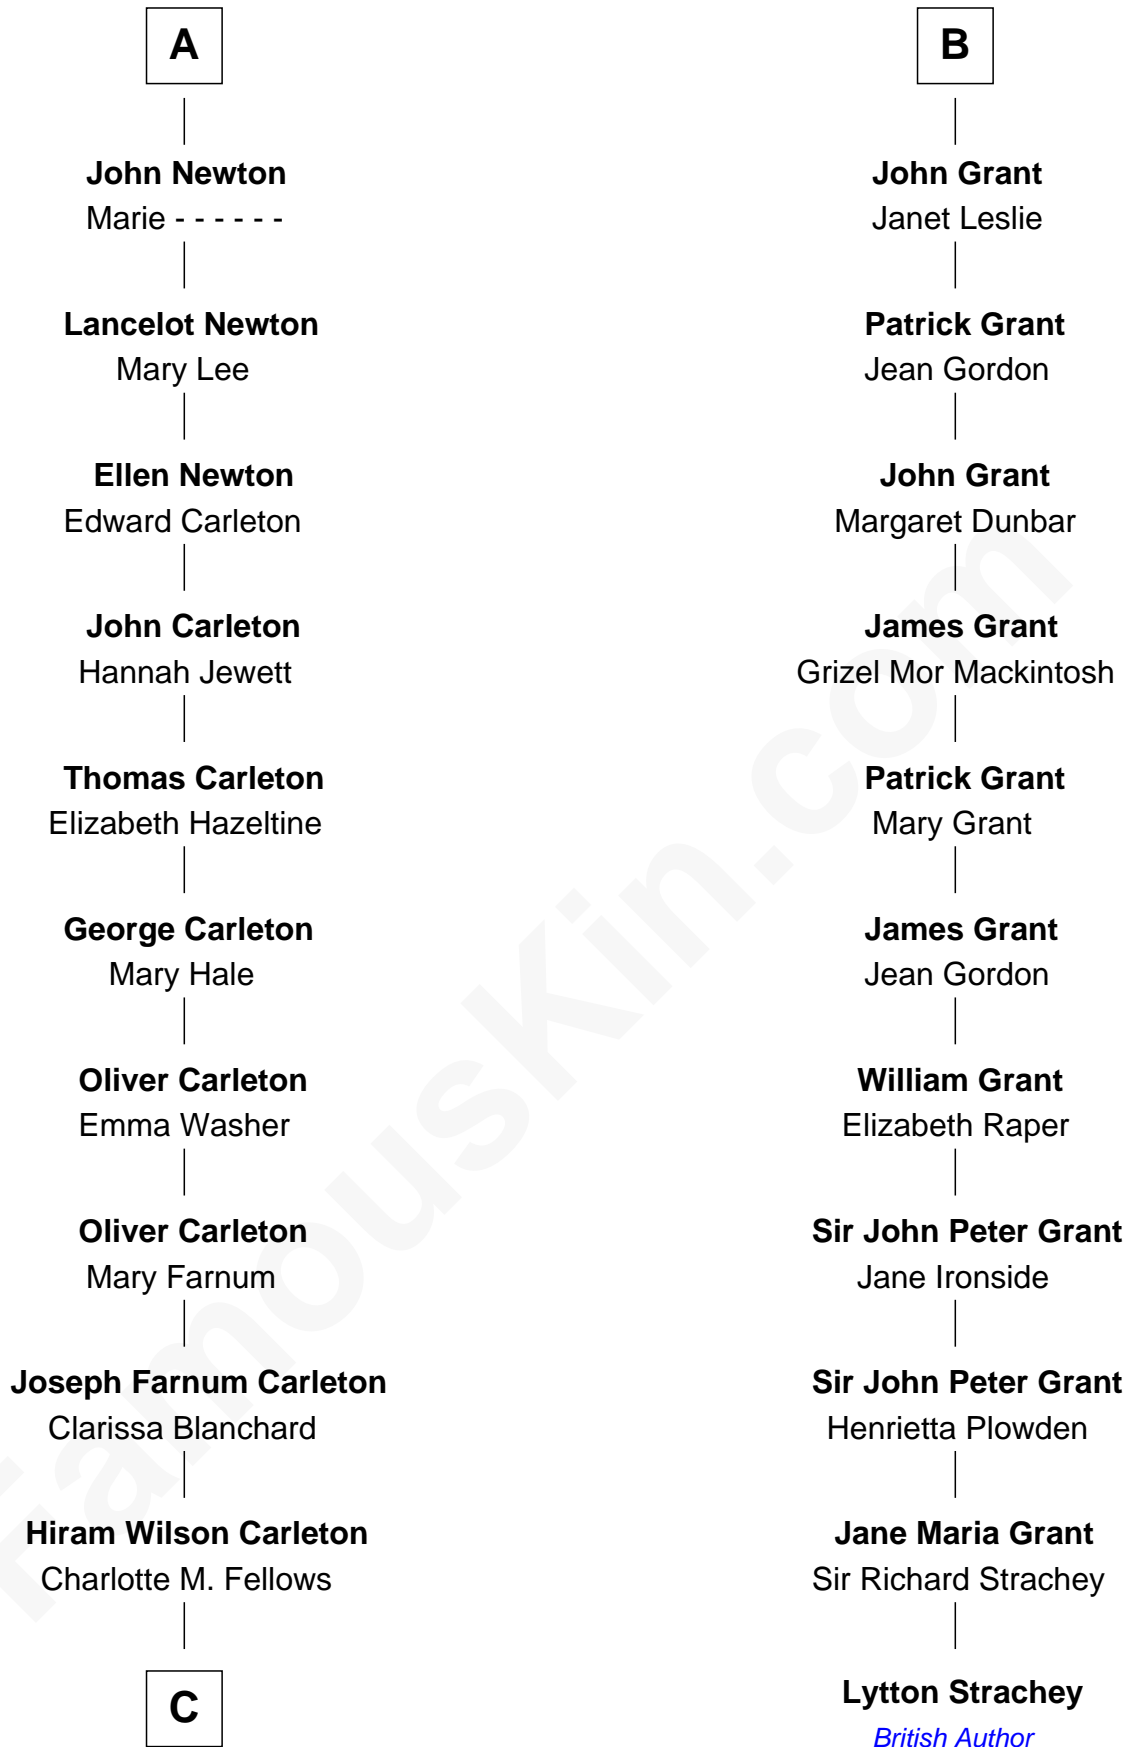

FamousKin.com
Relationship Chart of
Mickey Rourke
Movie Actor

17th cousin 3 times removed of

Lytton Strachey
Author and Co-Founder of Bloomsbury Group

Edmund Fitzalan
 Alice de Warenne

C

—
Joseph Clinton Carleton

Maud Alice Fitts

—
Hazel May Carleton

Leonard Ernest Cameron

—
Annette Elizabeth Cameron

Philip Andrew Rourke

—
Mickey Rourke

Movie Actor

FamousKin.com