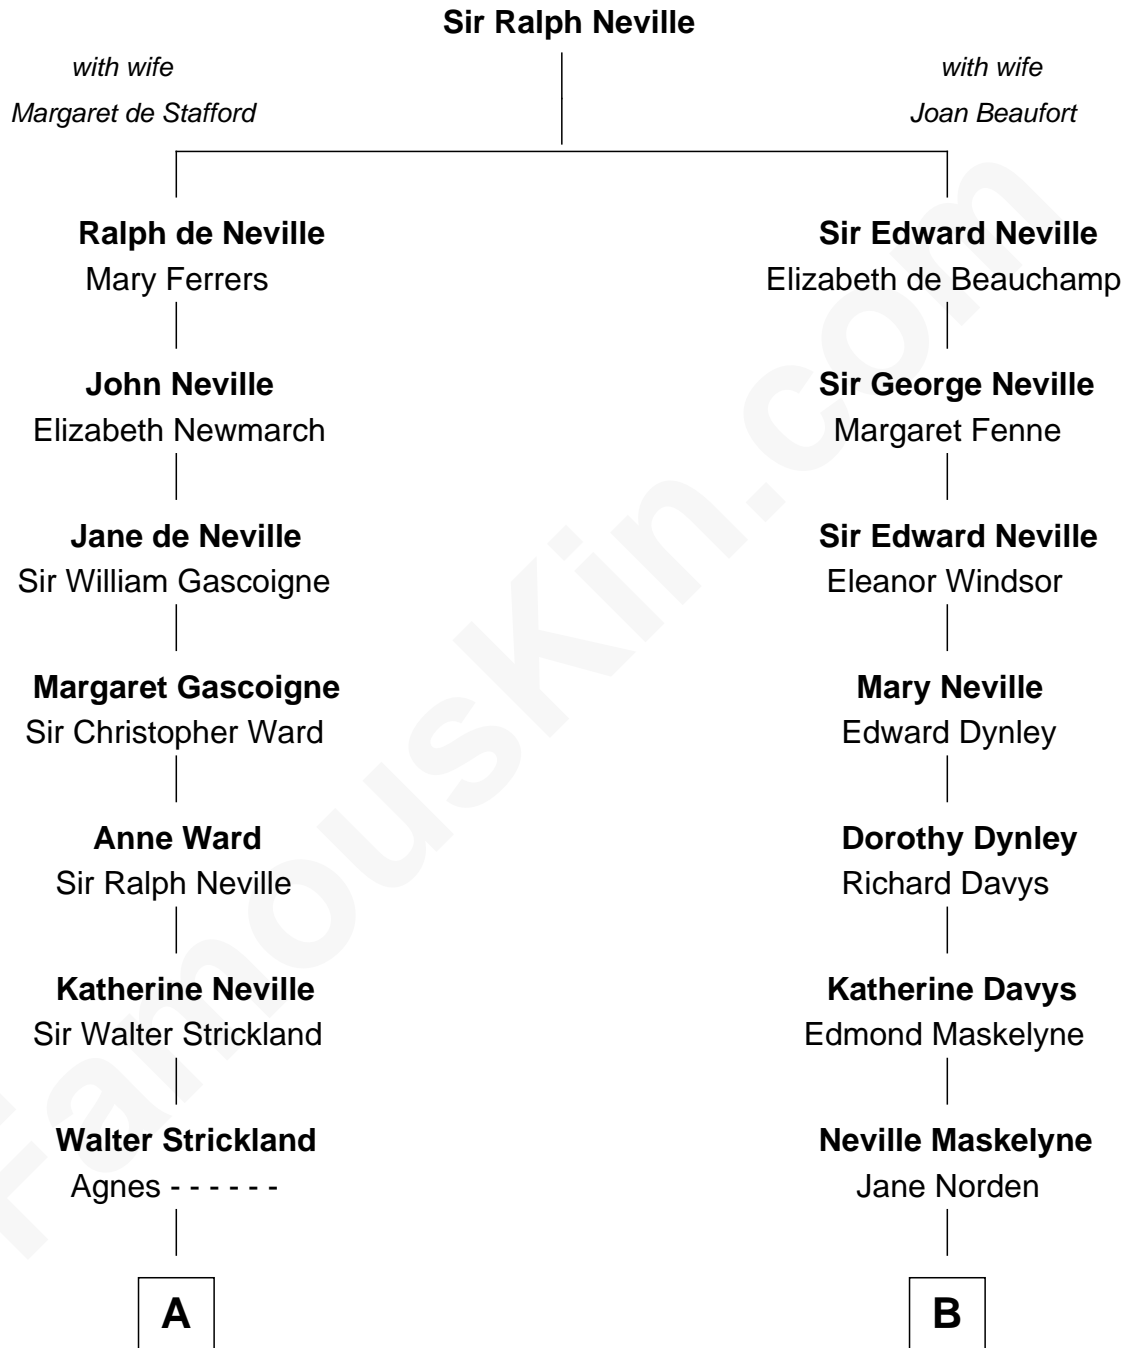

**FamousKin.com**  
**Relationship Chart of**  
**Mickey Rourke**  
*Movie Actor*

13th cousin 7 times removed of

**Lytton Strachey**  
*Author and Co-Founder of Bloomsbury Group*

**C**

—  
**Joseph Clinton Carleton**

Maud Alice Fitts

—  
**Hazel May Carleton**

Leonard Ernest Cameron

—  
**Annette Elizabeth Cameron**

Philip Andrew Rourke

—  
**Mickey Rourke**

*Movie Actor*

FamousKin.com