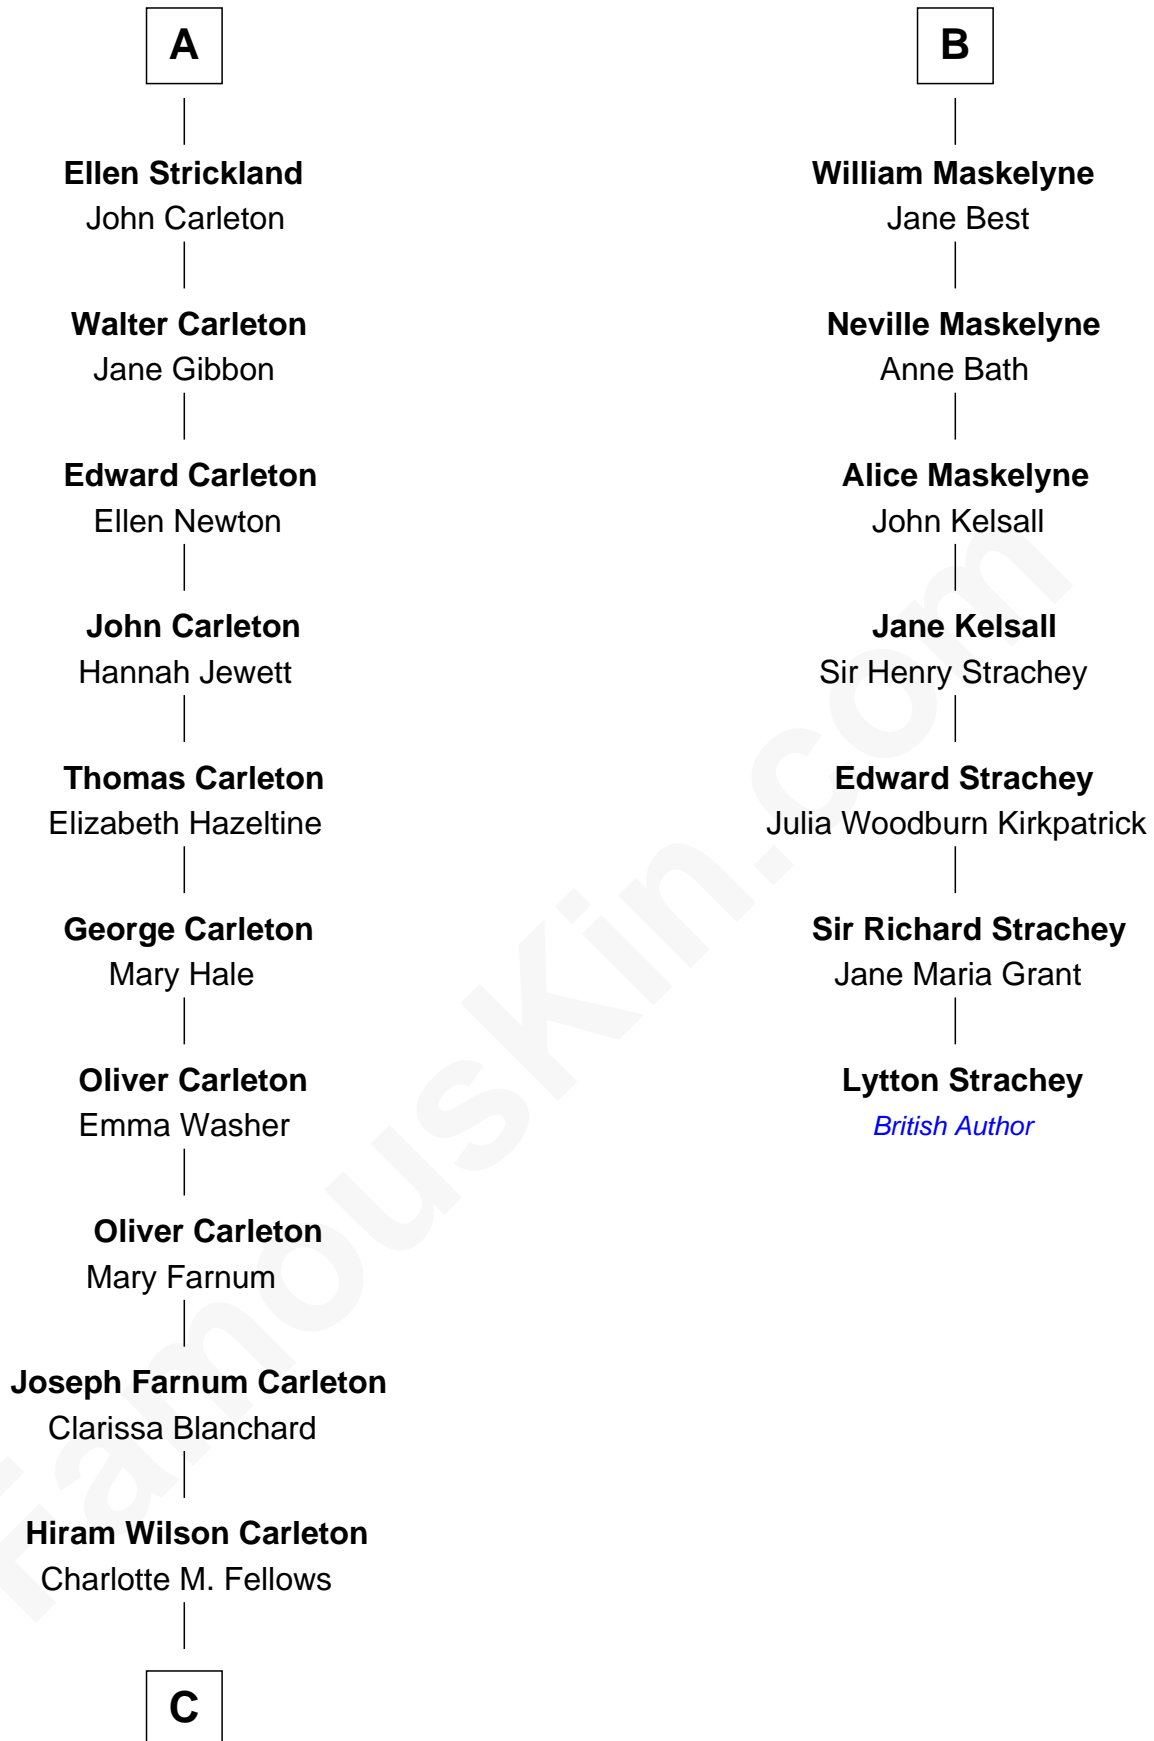

**FamousKin.com**  
**Relationship Chart of**  
**Mickey Rourke**  
*Movie Actor*

13th cousin 7 times removed of

**Lytton Strachey**  
*Author and Co-Founder of Bloomsbury Group*

**C**

—  
**Joseph Clinton Carleton**

Maud Alice Fitts

—  
**Hazel May Carleton**

Leonard Ernest Cameron

—  
**Annette Elizabeth Cameron**

Philip Andrew Rourke

—  
**Mickey Rourke**

*Movie Actor*

FamousKin.com