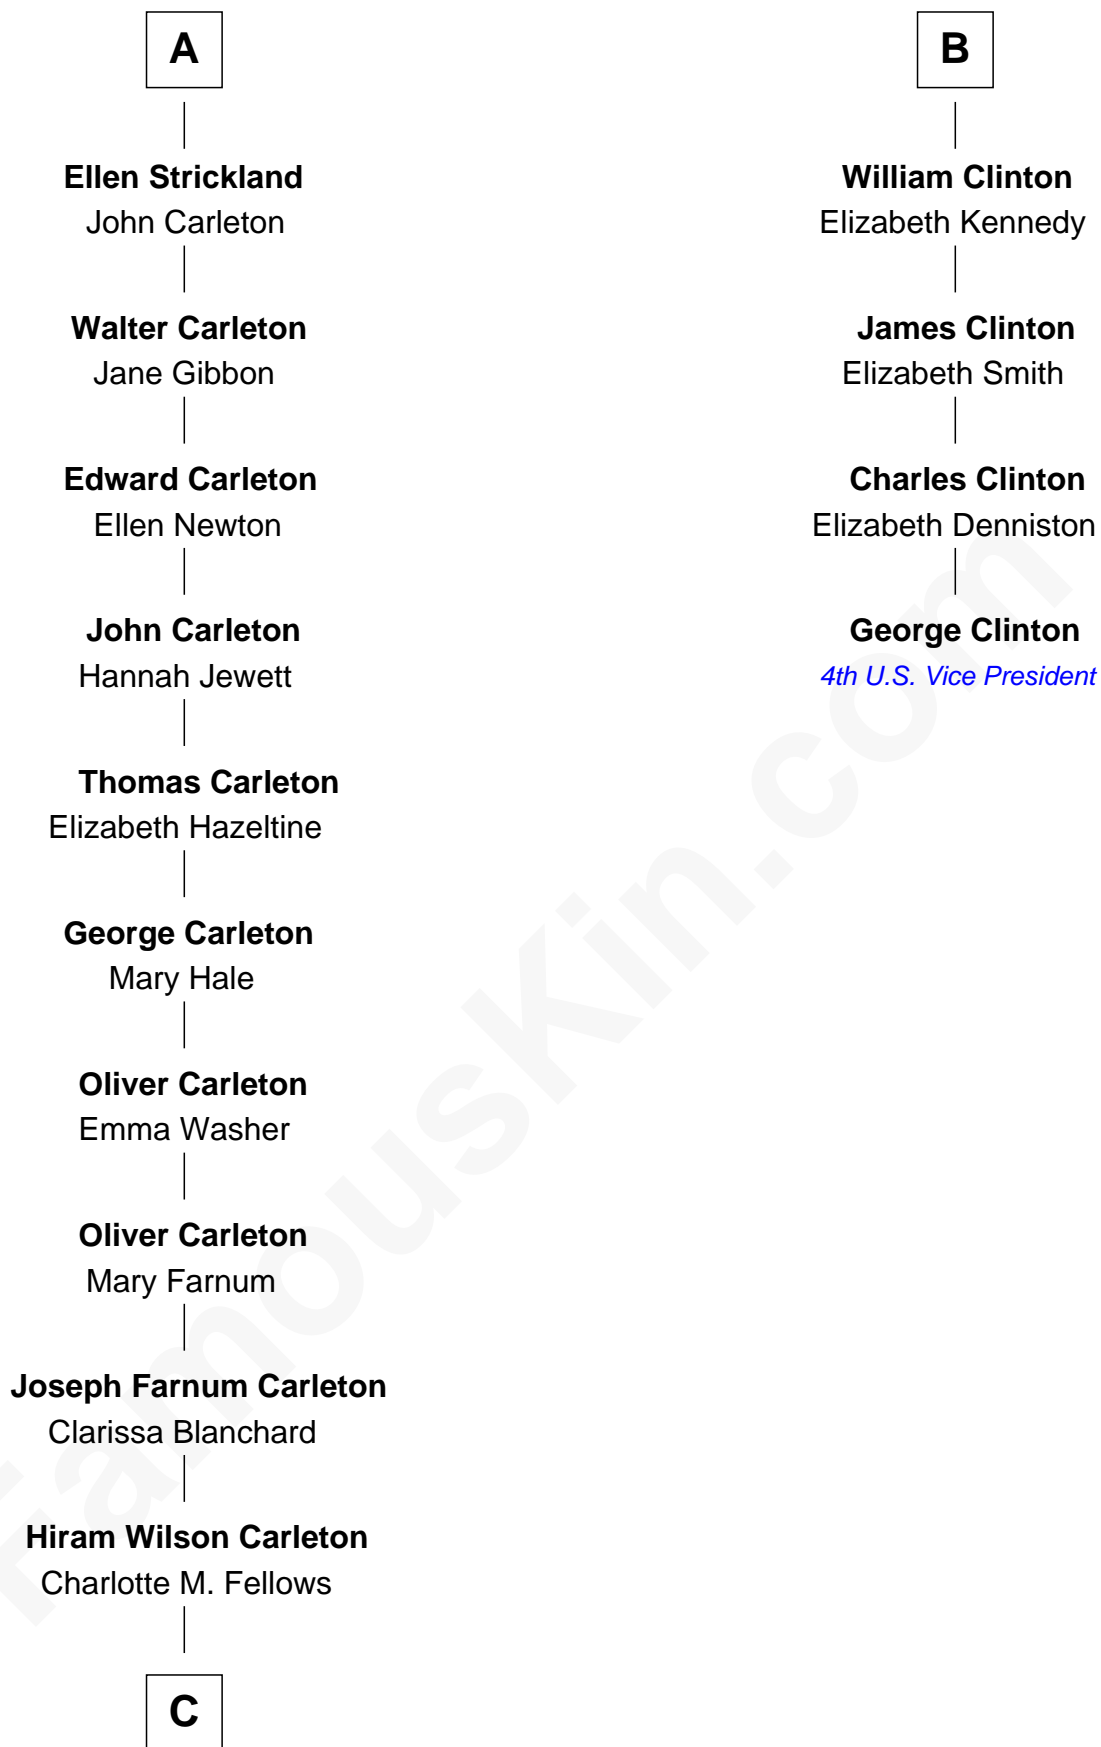

**FamousKin.com**  
**Relationship Chart of**  
**Mickey Rourke**  
*Movie Actor*

**10th cousin 10 times removed of**  
**George Clinton**  
*4th U.S. Vice President*

**C**

—  
**Joseph Clinton Carleton**

Maud Alice Fitts

—  
**Hazel May Carleton**

Leonard Ernest Cameron

—  
**Annette Elizabeth Cameron**

Philip Andrew Rourke

—  
**Mickey Rourke**

*Movie Actor*