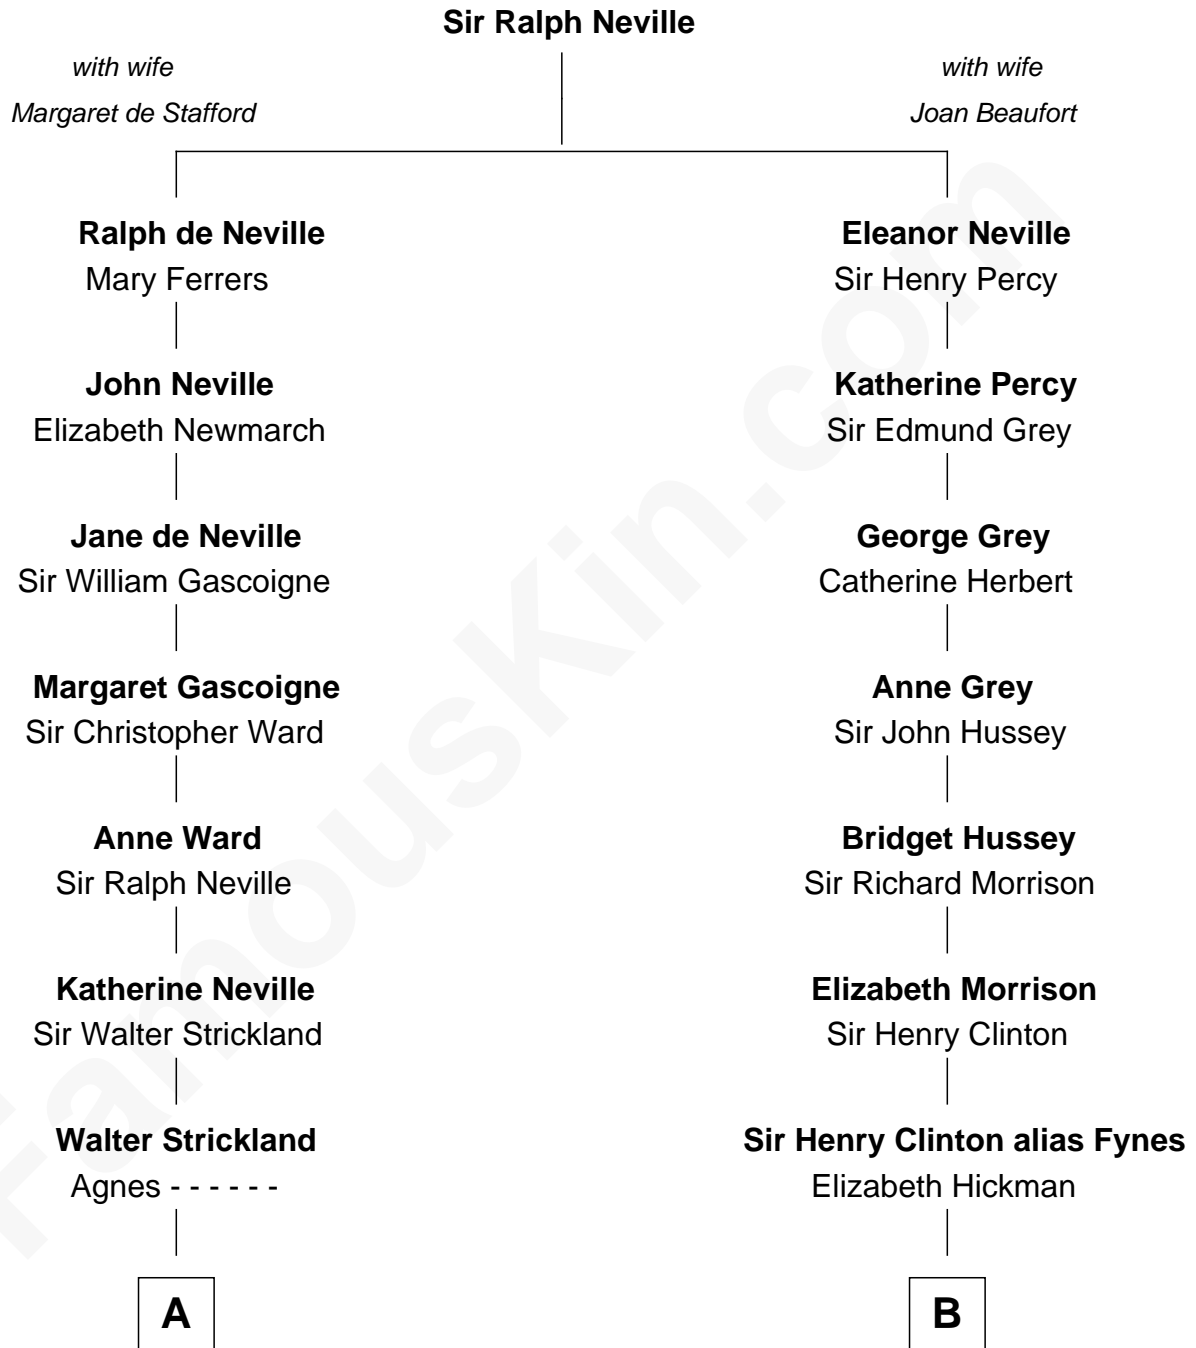

**FamousKin.com**  
**Relationship Chart of**  
**Mickey Rourke**  
*Movie Actor*

**10th cousin 10 times removed of**  
**George Clinton**  
*4th U.S. Vice President*

**C**

—  
**Joseph Clinton Carleton**

Maud Alice Fitts

—  
**Hazel May Carleton**

Leonard Ernest Cameron

—  
**Annette Elizabeth Cameron**

Philip Andrew Rourke

—  
**Mickey Rourke**

*Movie Actor*