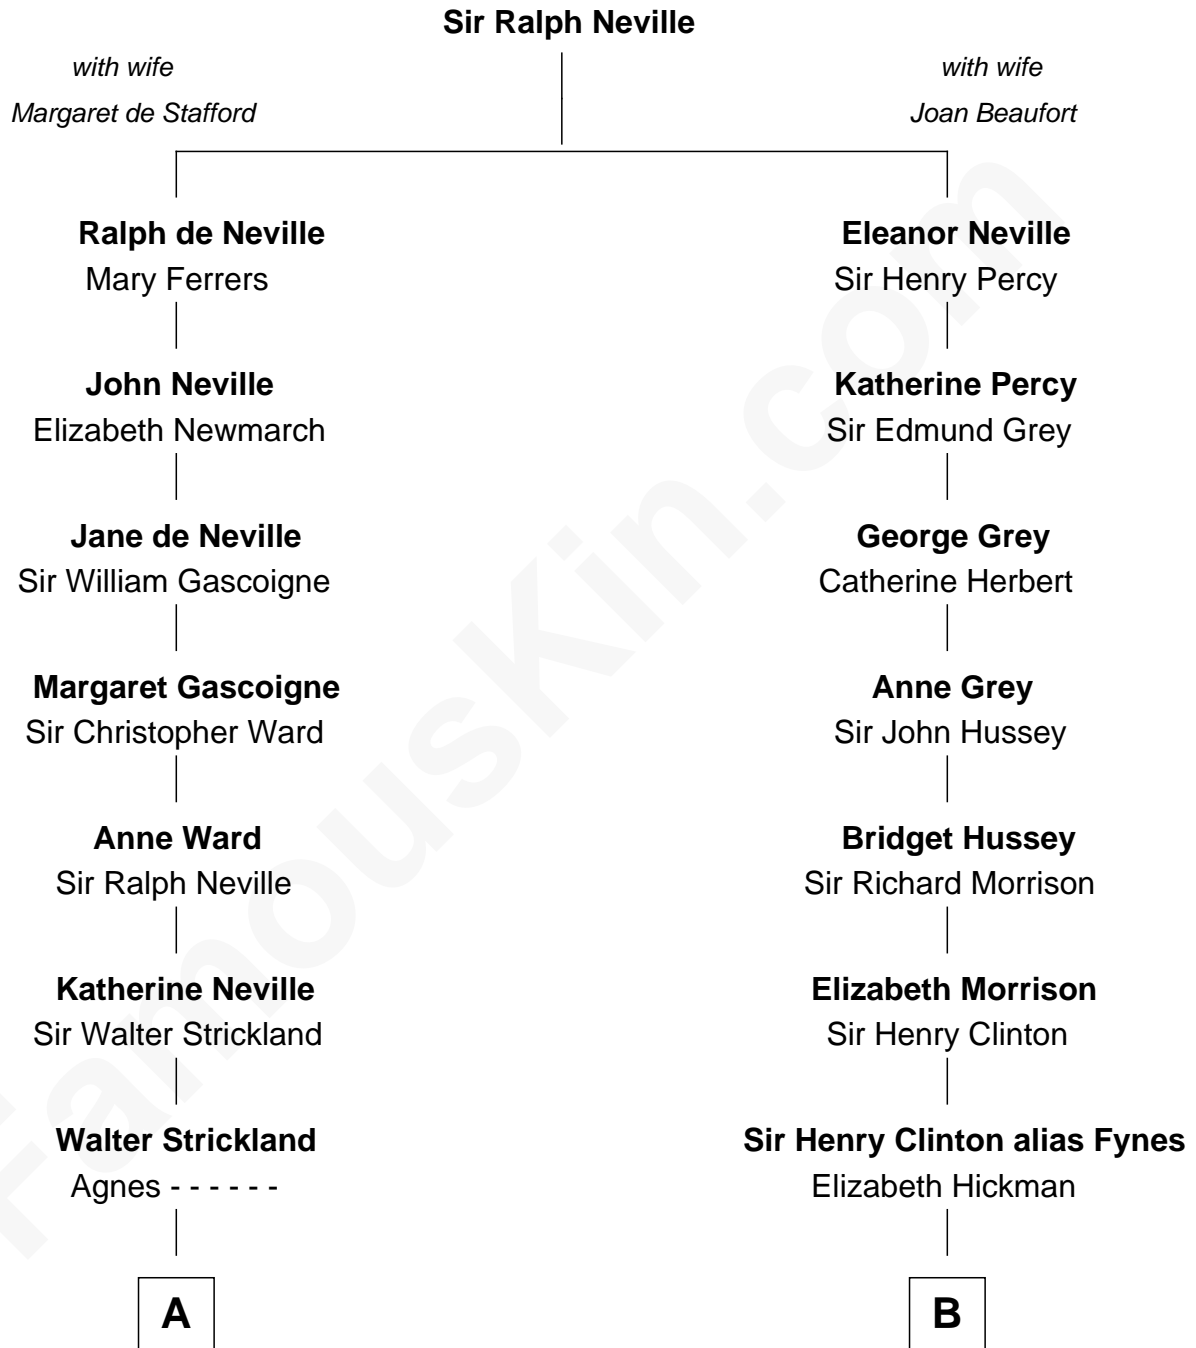

FamousKin.com
Relationship Chart of
Mickey Rourke
Movie Actor

11th cousin 9 times removed of
DeWitt Clinton
6th Governor of New York

C

—
Joseph Clinton Carleton

Maud Alice Fitts

—
Hazel May Carleton

Leonard Ernest Cameron

—
Annette Elizabeth Cameron

Philip Andrew Rourke

—
Mickey Rourke

Movie Actor

FamousKin.com