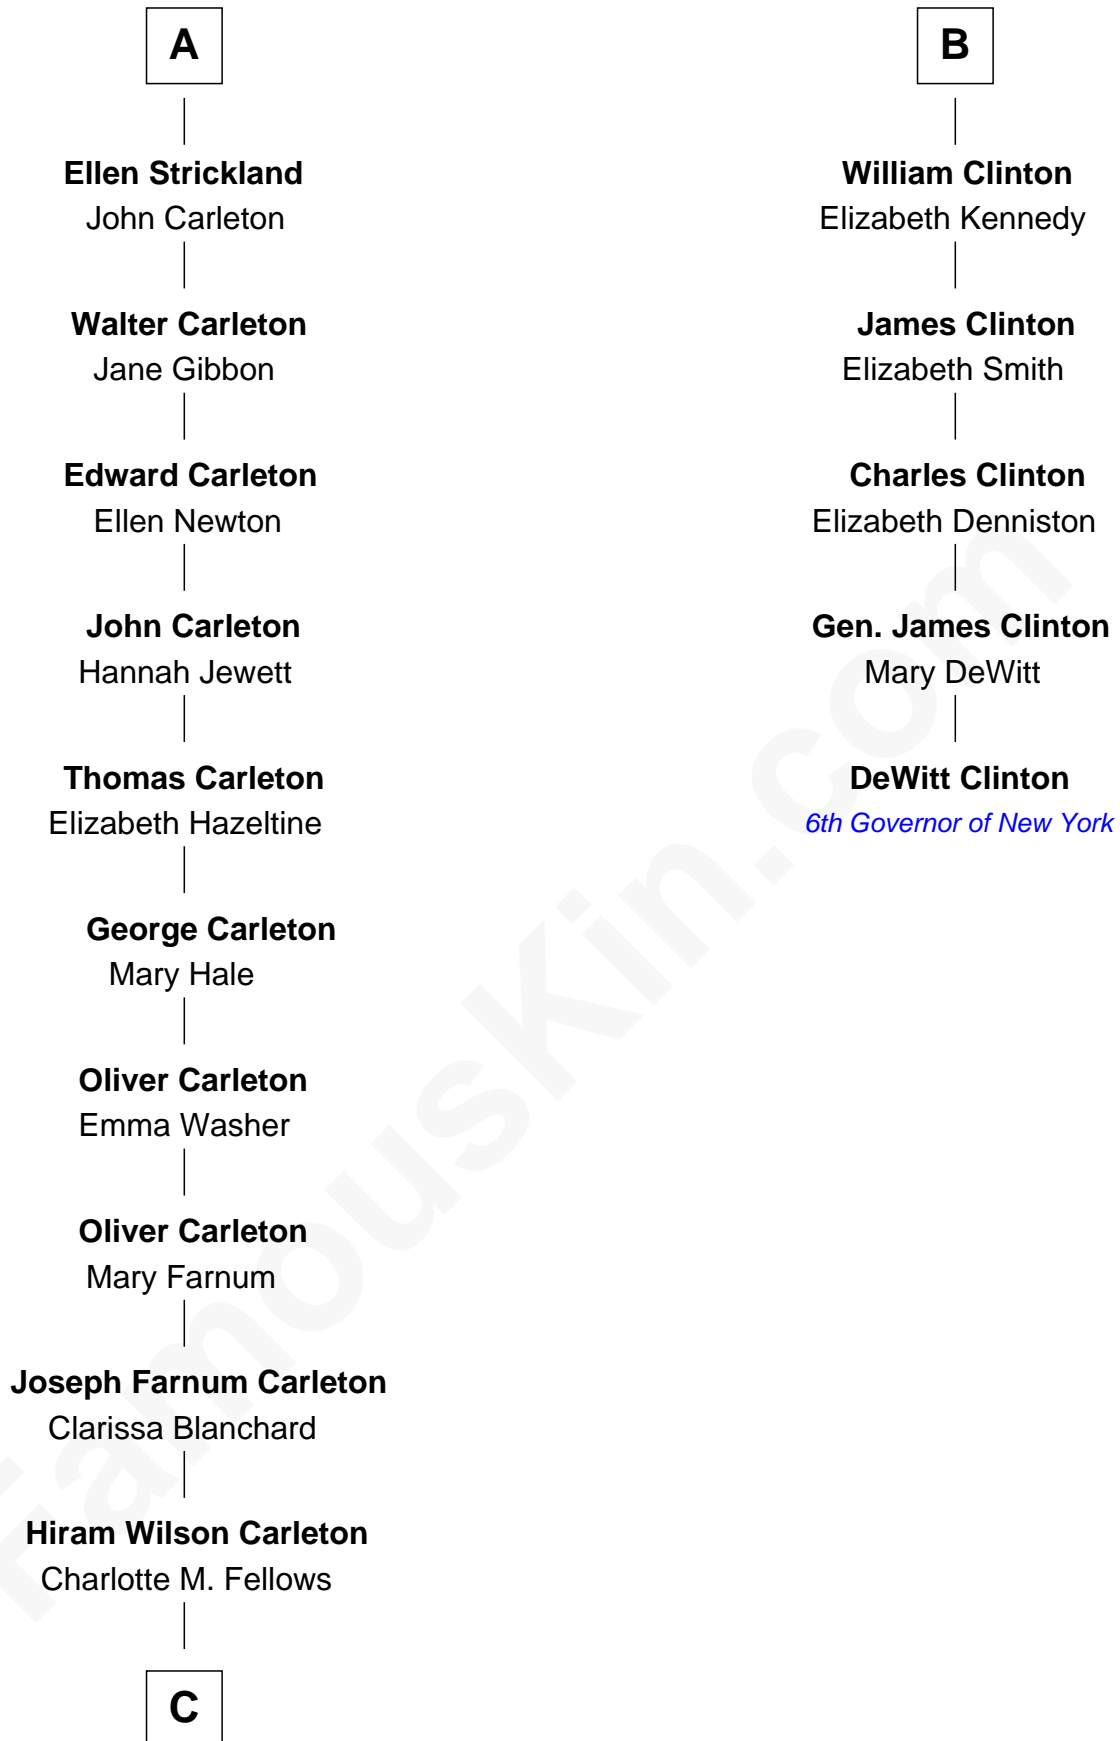

FamousKin.com
Relationship Chart of
Mickey Rourke
Movie Actor

11th cousin 9 times removed of
DeWitt Clinton
6th Governor of New York

C

—
Joseph Clinton Carleton

Maud Alice Fitts

—
Hazel May Carleton

Leonard Ernest Cameron

—
Annette Elizabeth Cameron

Philip Andrew Rourke

—
Mickey Rourke

Movie Actor

FamousKin.com