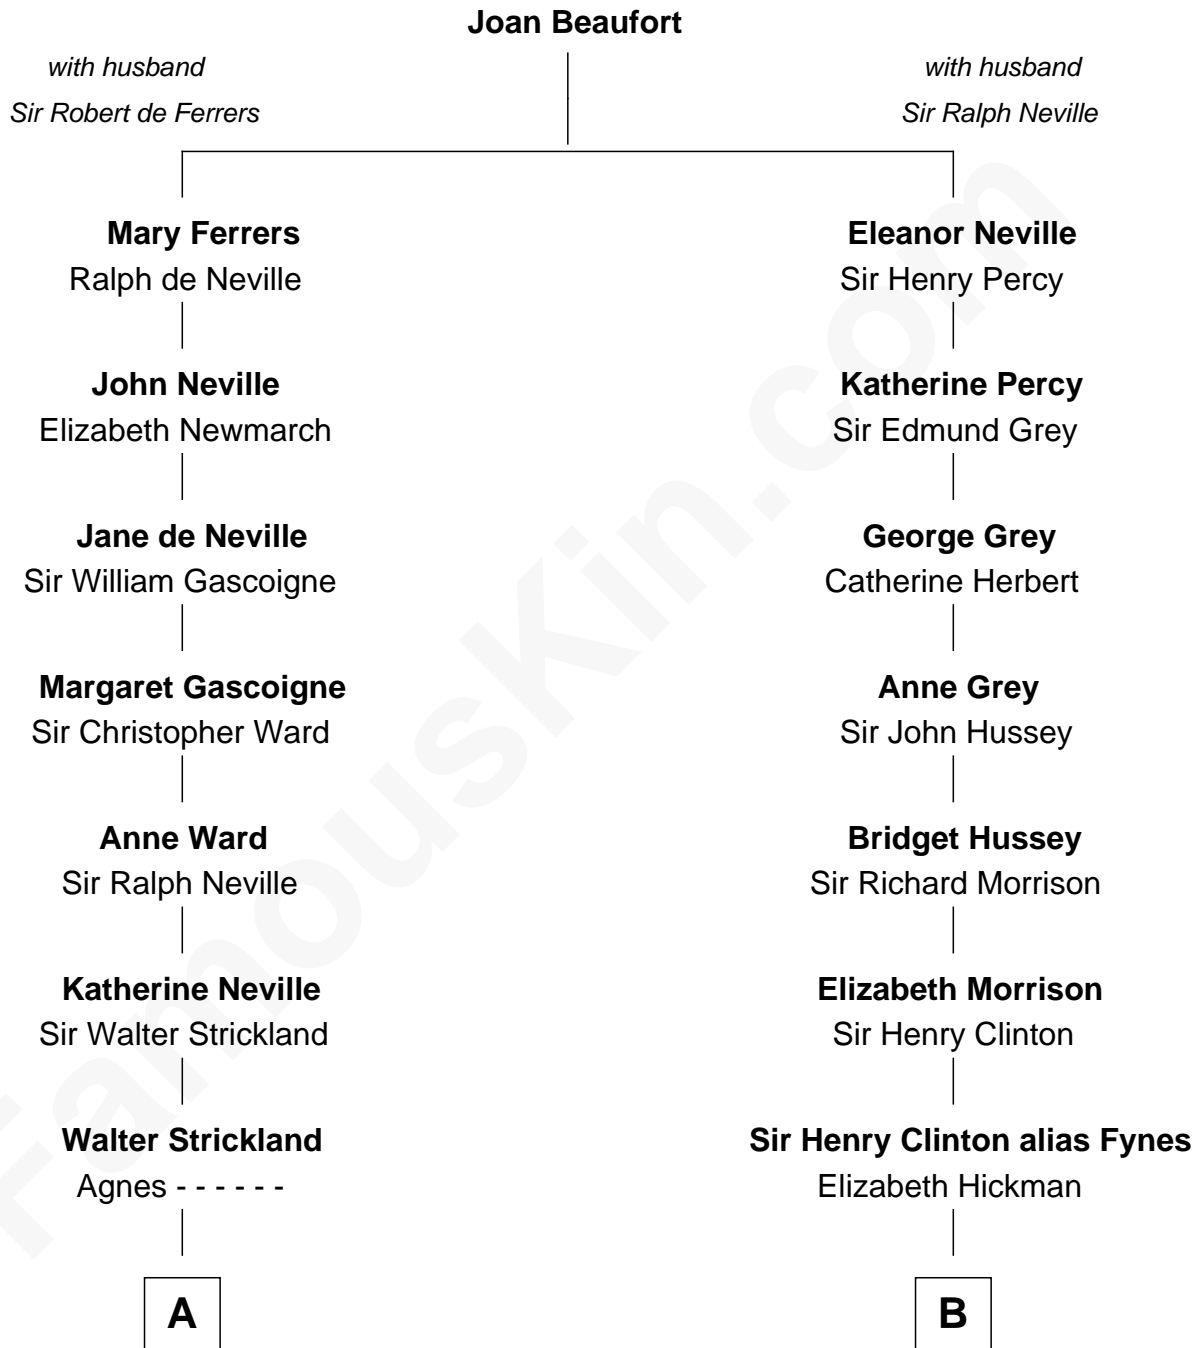

FamousKin.com
Relationship Chart of
Mickey Rourke
Movie Actor

11th cousin 9 times removed of
DeWitt Clinton
6th Governor of New York

C

—
Joseph Clinton Carleton

Maud Alice Fitts

—
Hazel May Carleton

Leonard Ernest Cameron

—
Annette Elizabeth Cameron

Philip Andrew Rourke

—
Mickey Rourke

Movie Actor

FamousKin.com