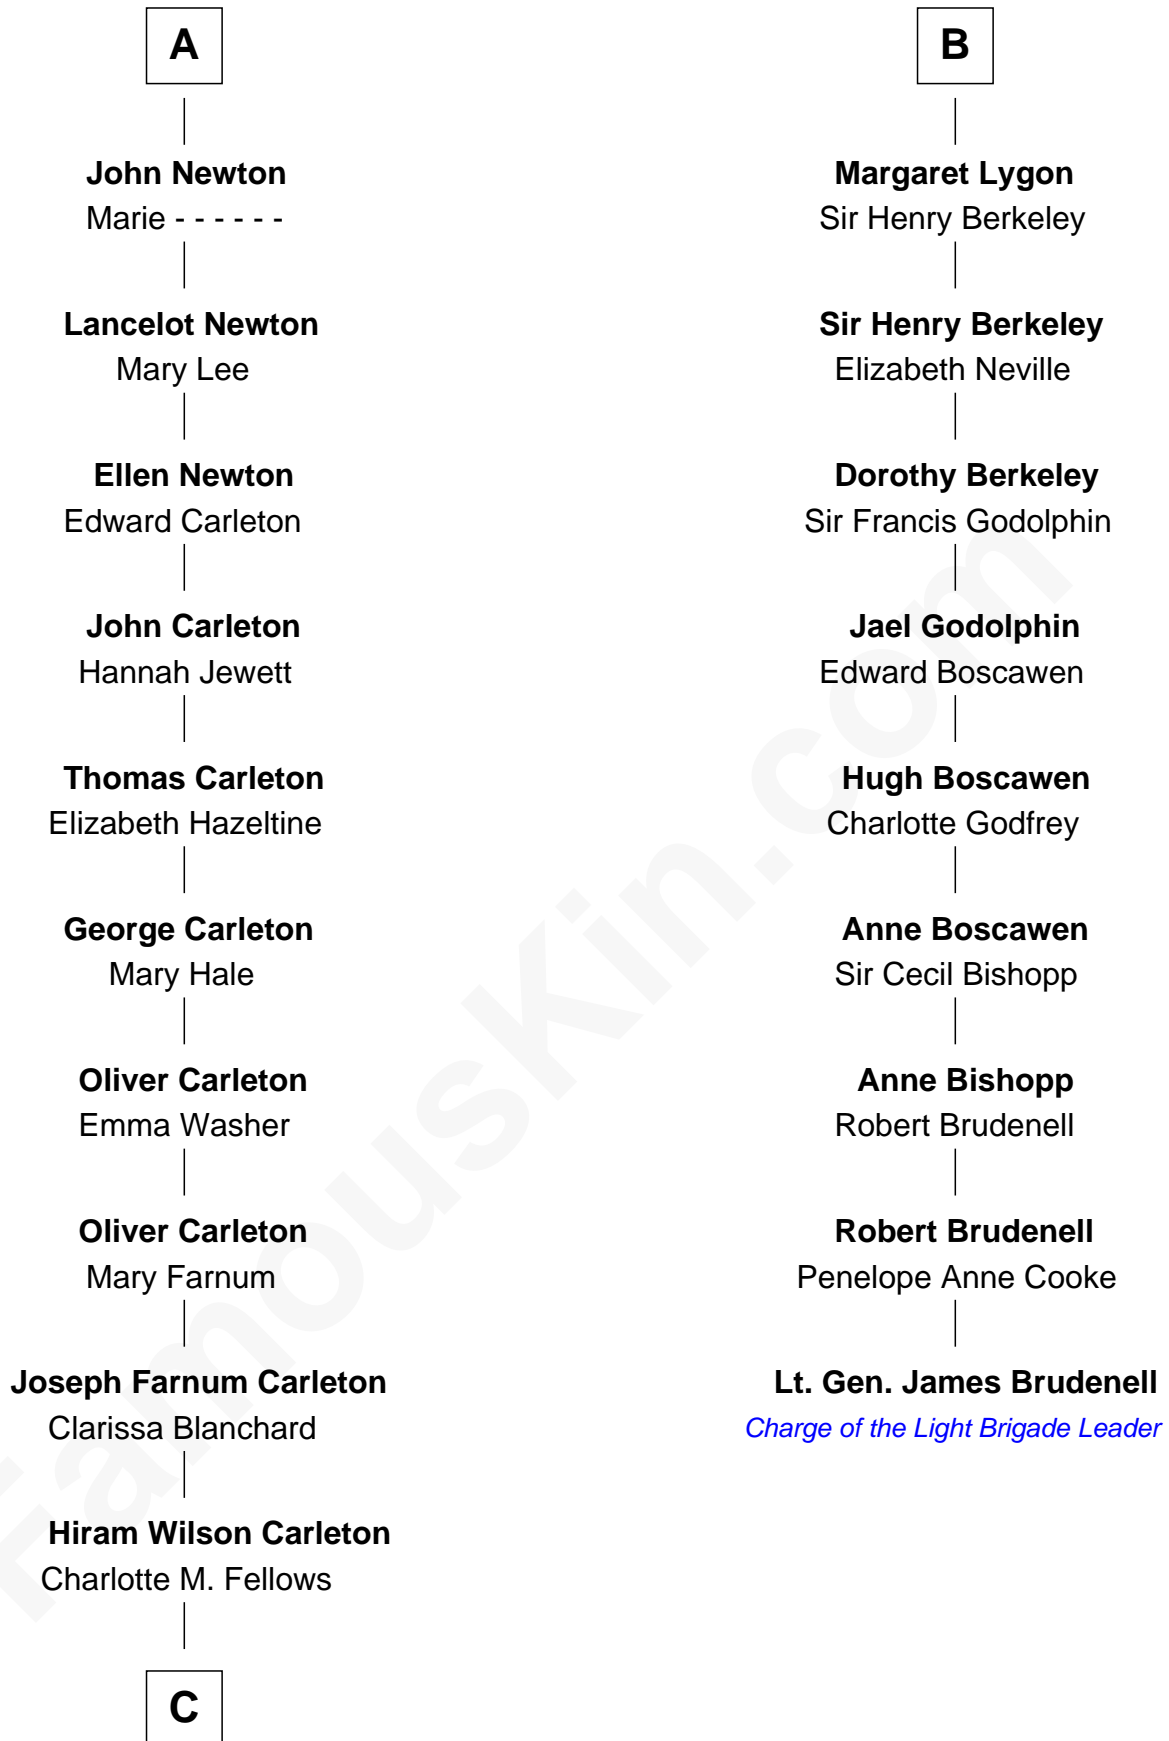

FamousKin.com
Relationship Chart of
Mickey Rourke
Movie Actor

15th cousin 5 times removed of
Lt. Gen. James Brudenell
Leader of the "Charge of the Light Brigade"

C

—
Joseph Clinton Carleton

Maud Alice Fitts

—
Hazel May Carleton

Leonard Ernest Cameron

—
Annette Elizabeth Cameron

Philip Andrew Rourke

—
Mickey Rourke

Movie Actor

FamousKin.com