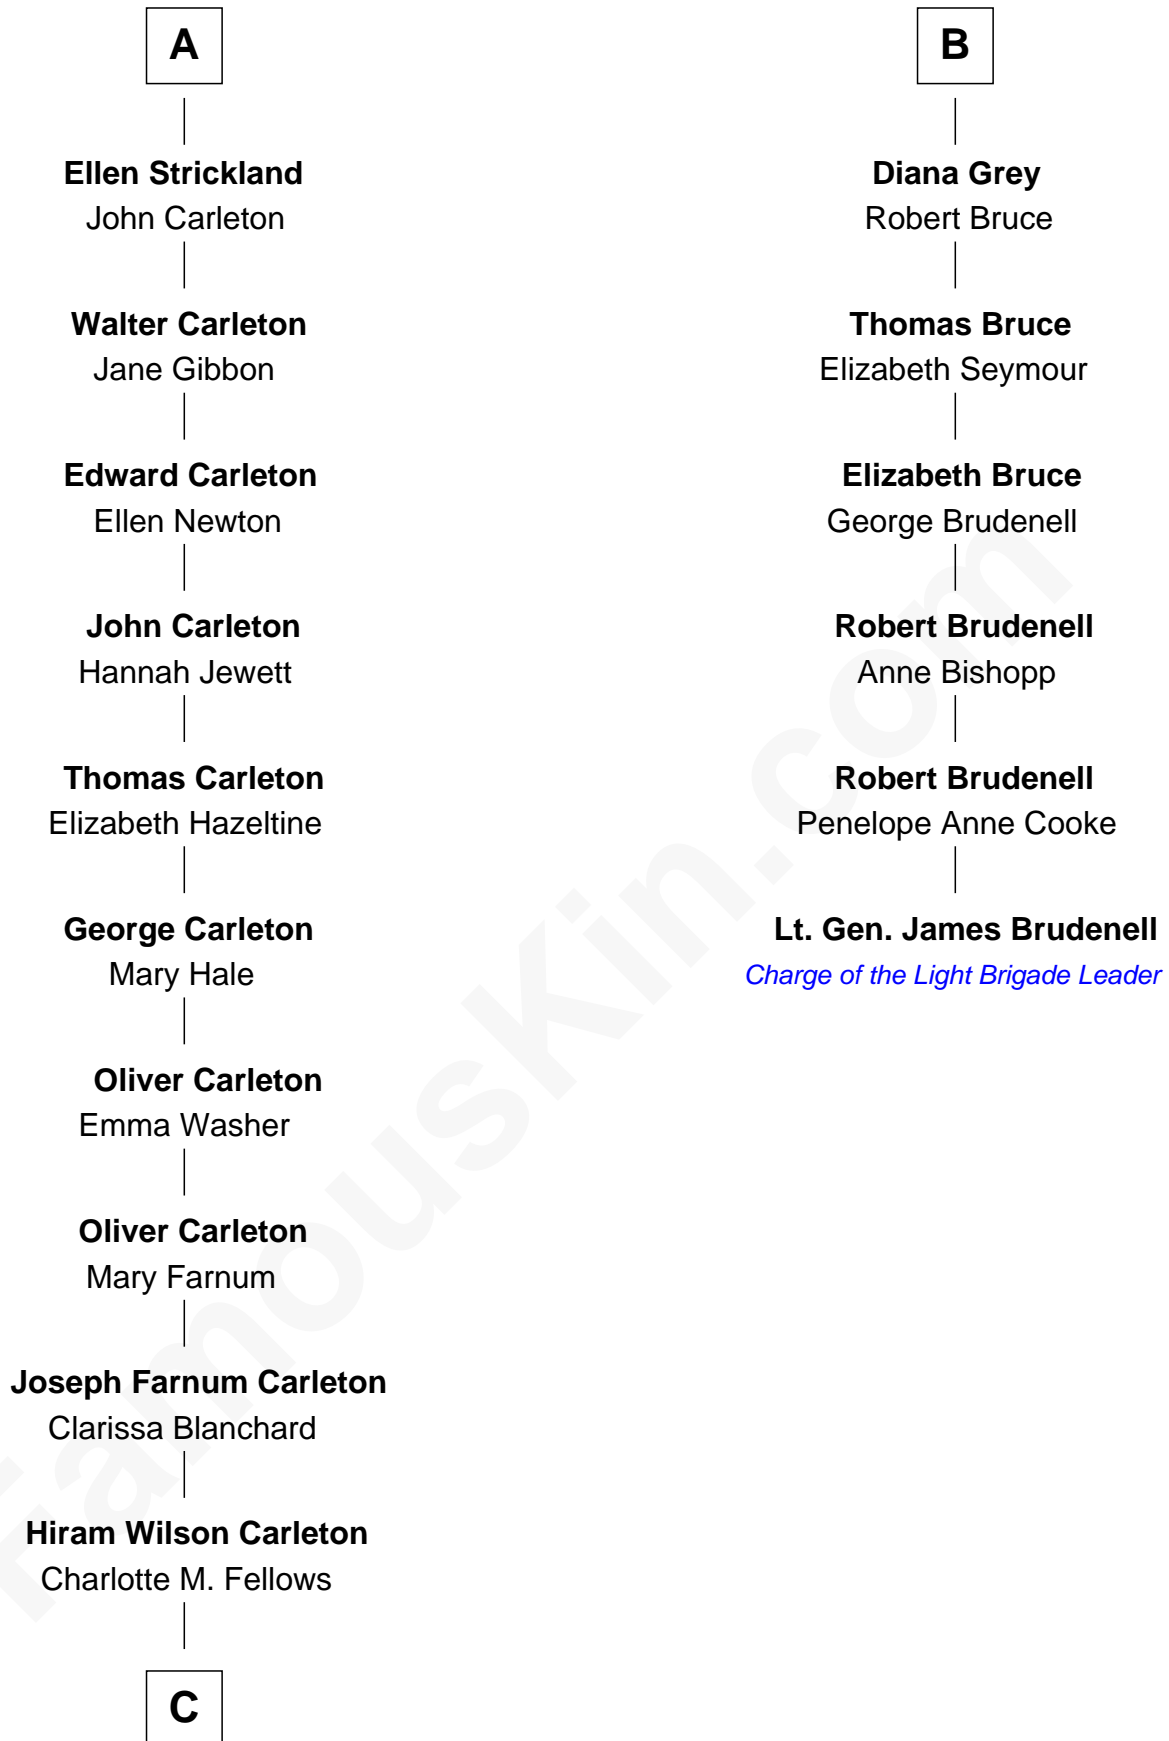

FamousKin.com
Relationship Chart of
Mickey Rourke
Movie Actor

12th cousin 8 times removed of
Lt. Gen. James Brudenell
Leader of the "Charge of the Light Brigade"

C

—
Joseph Clinton Carleton

Maud Alice Fitts

—
Hazel May Carleton

Leonard Ernest Cameron

—
Annette Elizabeth Cameron

Philip Andrew Rourke

—
Mickey Rourke

Movie Actor

FamousKin.com