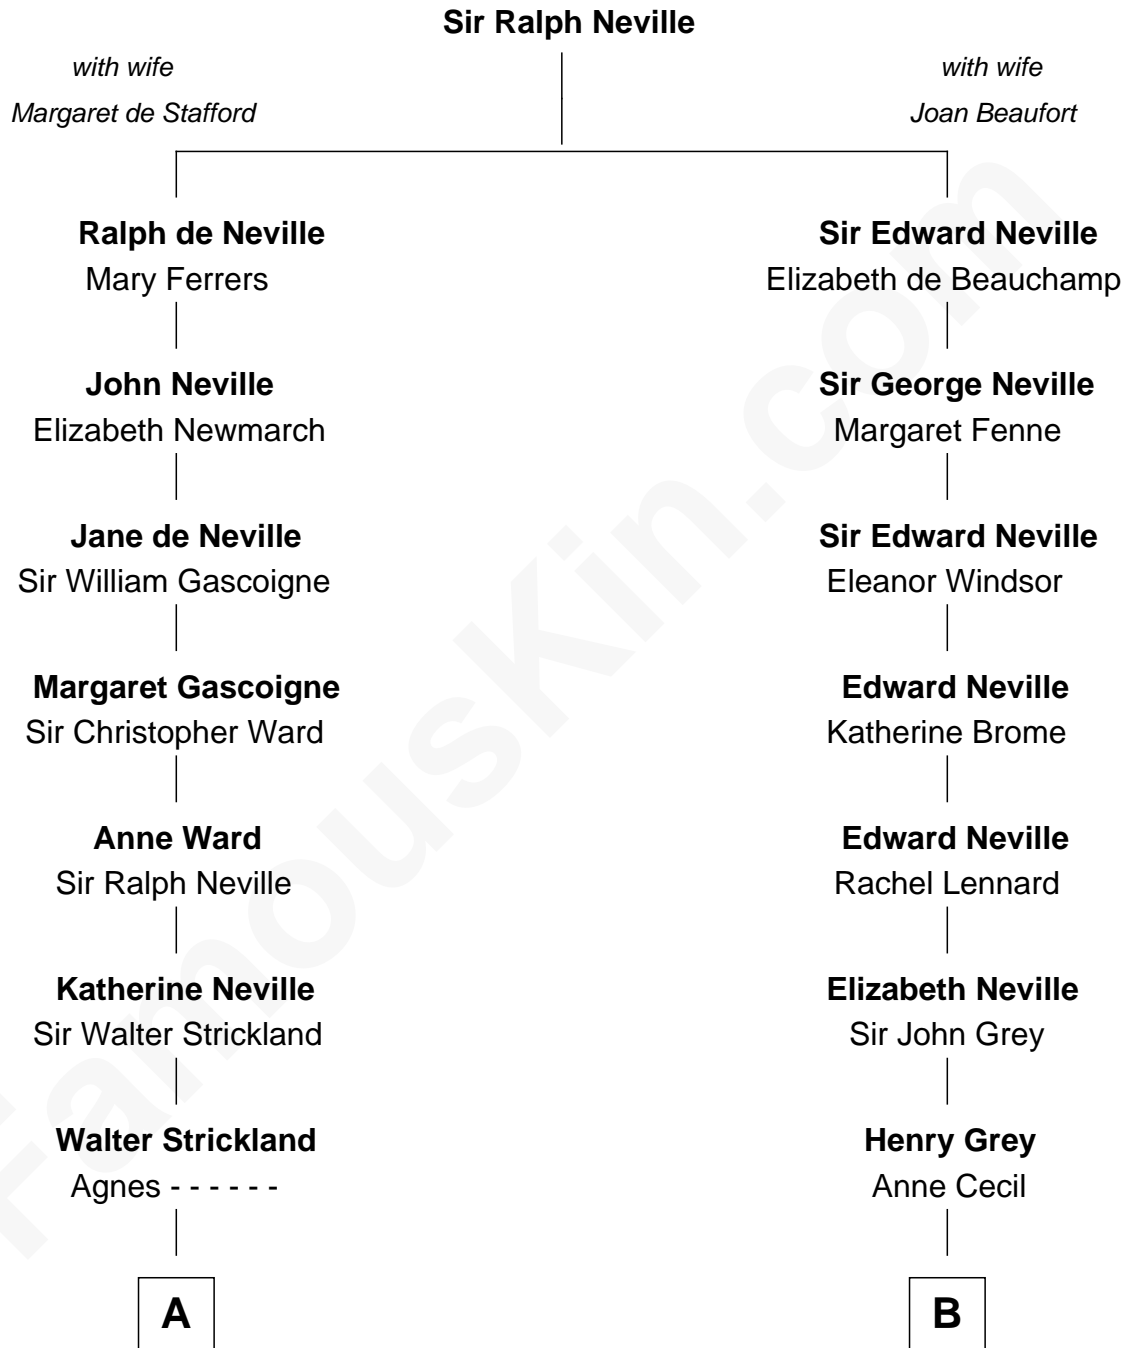

FamousKin.com
Relationship Chart of
Mickey Rourke
Movie Actor

12th cousin 8 times removed of
Lt. Gen. James Brudenell
Leader of the "Charge of the Light Brigade"

C

—
Joseph Clinton Carleton

Maud Alice Fitts

—
Hazel May Carleton

Leonard Ernest Cameron

—
Annette Elizabeth Cameron

Philip Andrew Rourke

—
Mickey Rourke

Movie Actor

FamousKin.com