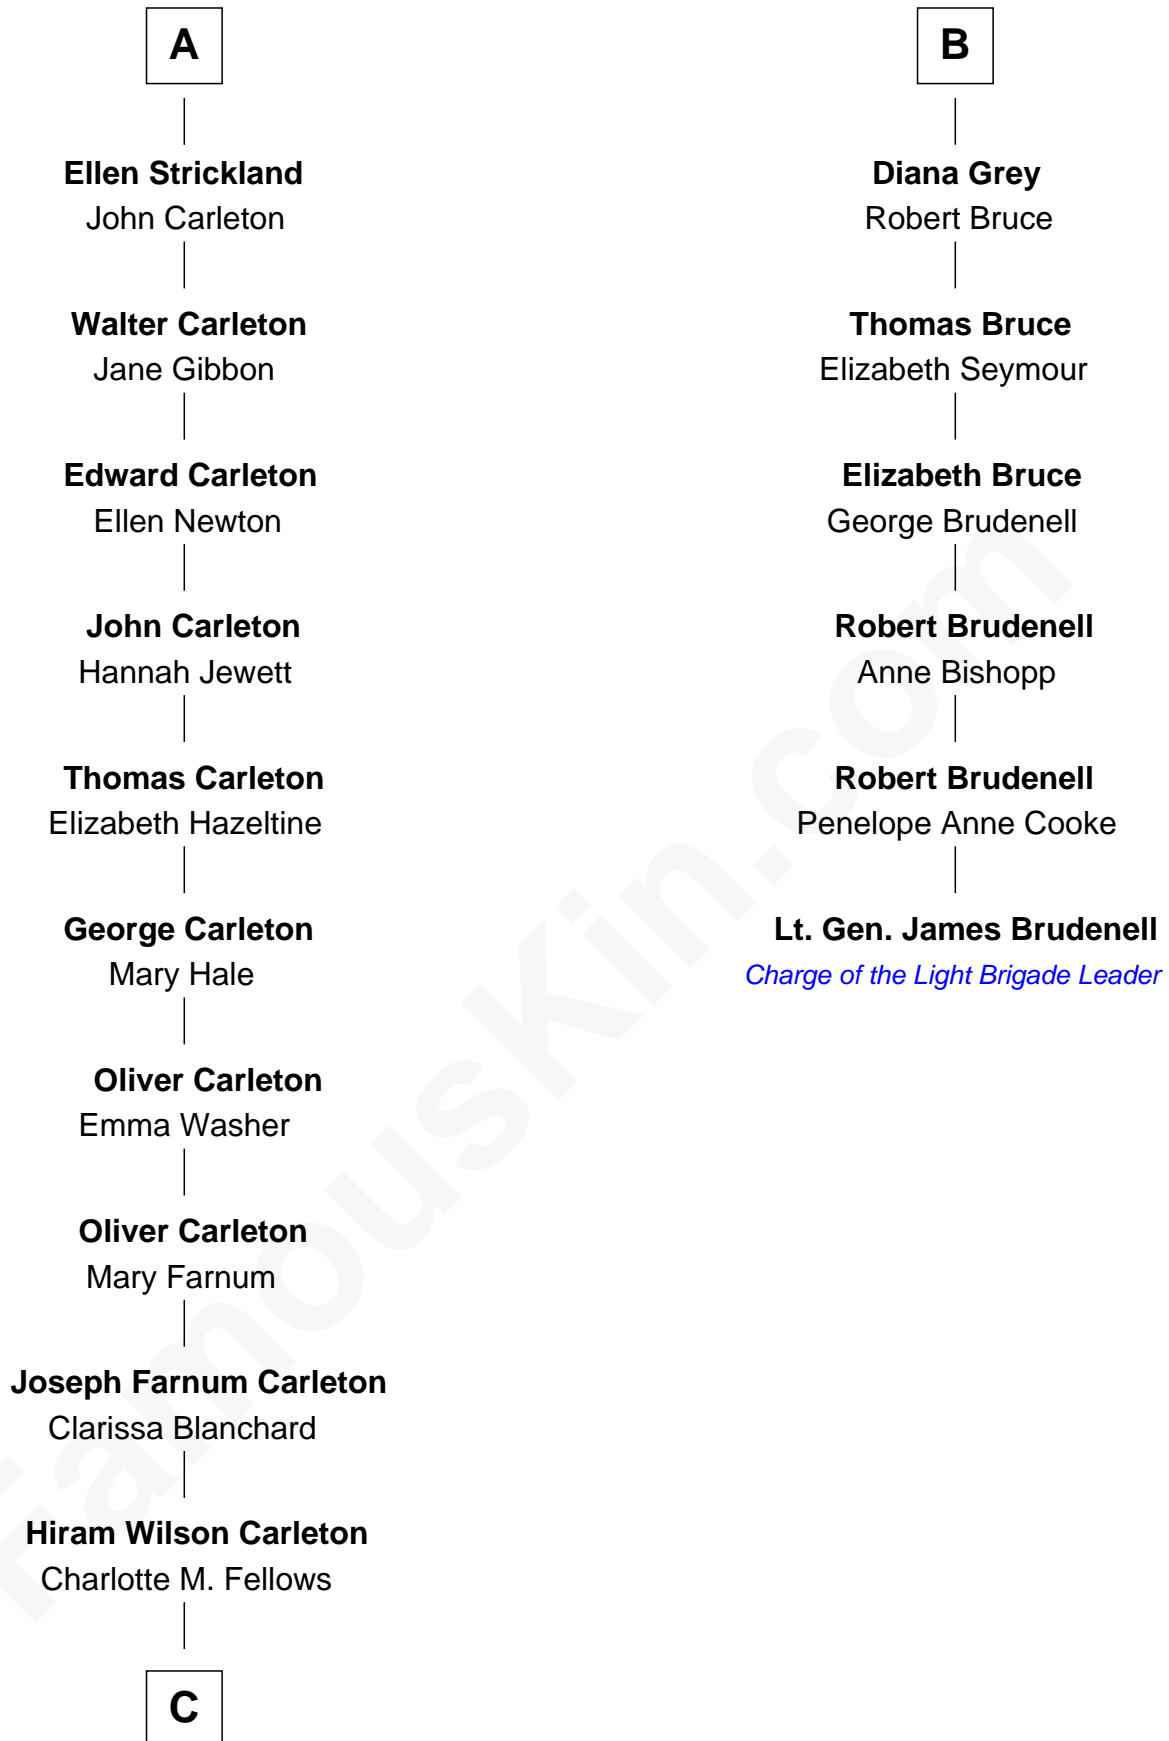

## Relationship Chart of

### Mickey Rourke

*Movie Actor*

12th cousin 8 times removed of

**Lt. Gen. James Brudenell**

*Leader of the "Charge of the Light Brigade"*

**C**

—  
**Joseph Clinton Carleton**

Maud Alice Fitts

—  
**Hazel May Carleton**

Leonard Ernest Cameron

—  
**Annette Elizabeth Cameron**

Philip Andrew Rourke

—  
**Mickey Rourke**

*Movie Actor*

FamousKin.com