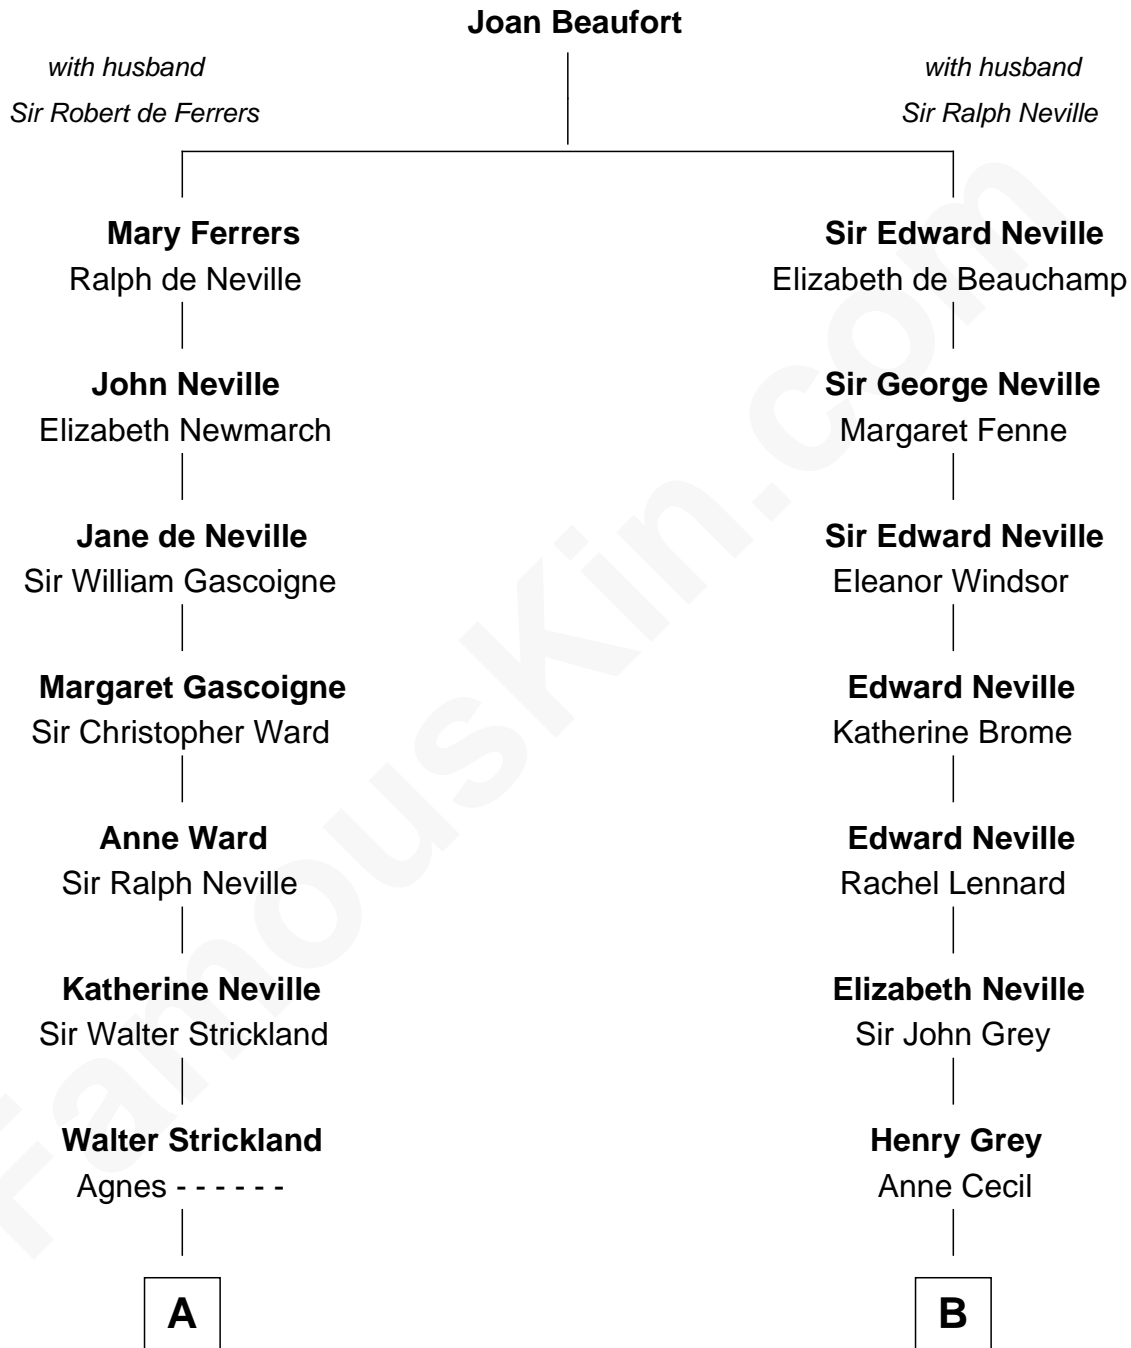

## Relationship Chart of

### Mickey Rourke

*Movie Actor*

12th cousin 8 times removed of

**Lt. Gen. James Brudenell**

*Leader of the "Charge of the Light Brigade"*

**C**

—  
**Joseph Clinton Carleton**

Maud Alice Fitts

—  
**Hazel May Carleton**

Leonard Ernest Cameron

—  
**Annette Elizabeth Cameron**

Philip Andrew Rourke

—  
**Mickey Rourke**

*Movie Actor*

FamousKin.com