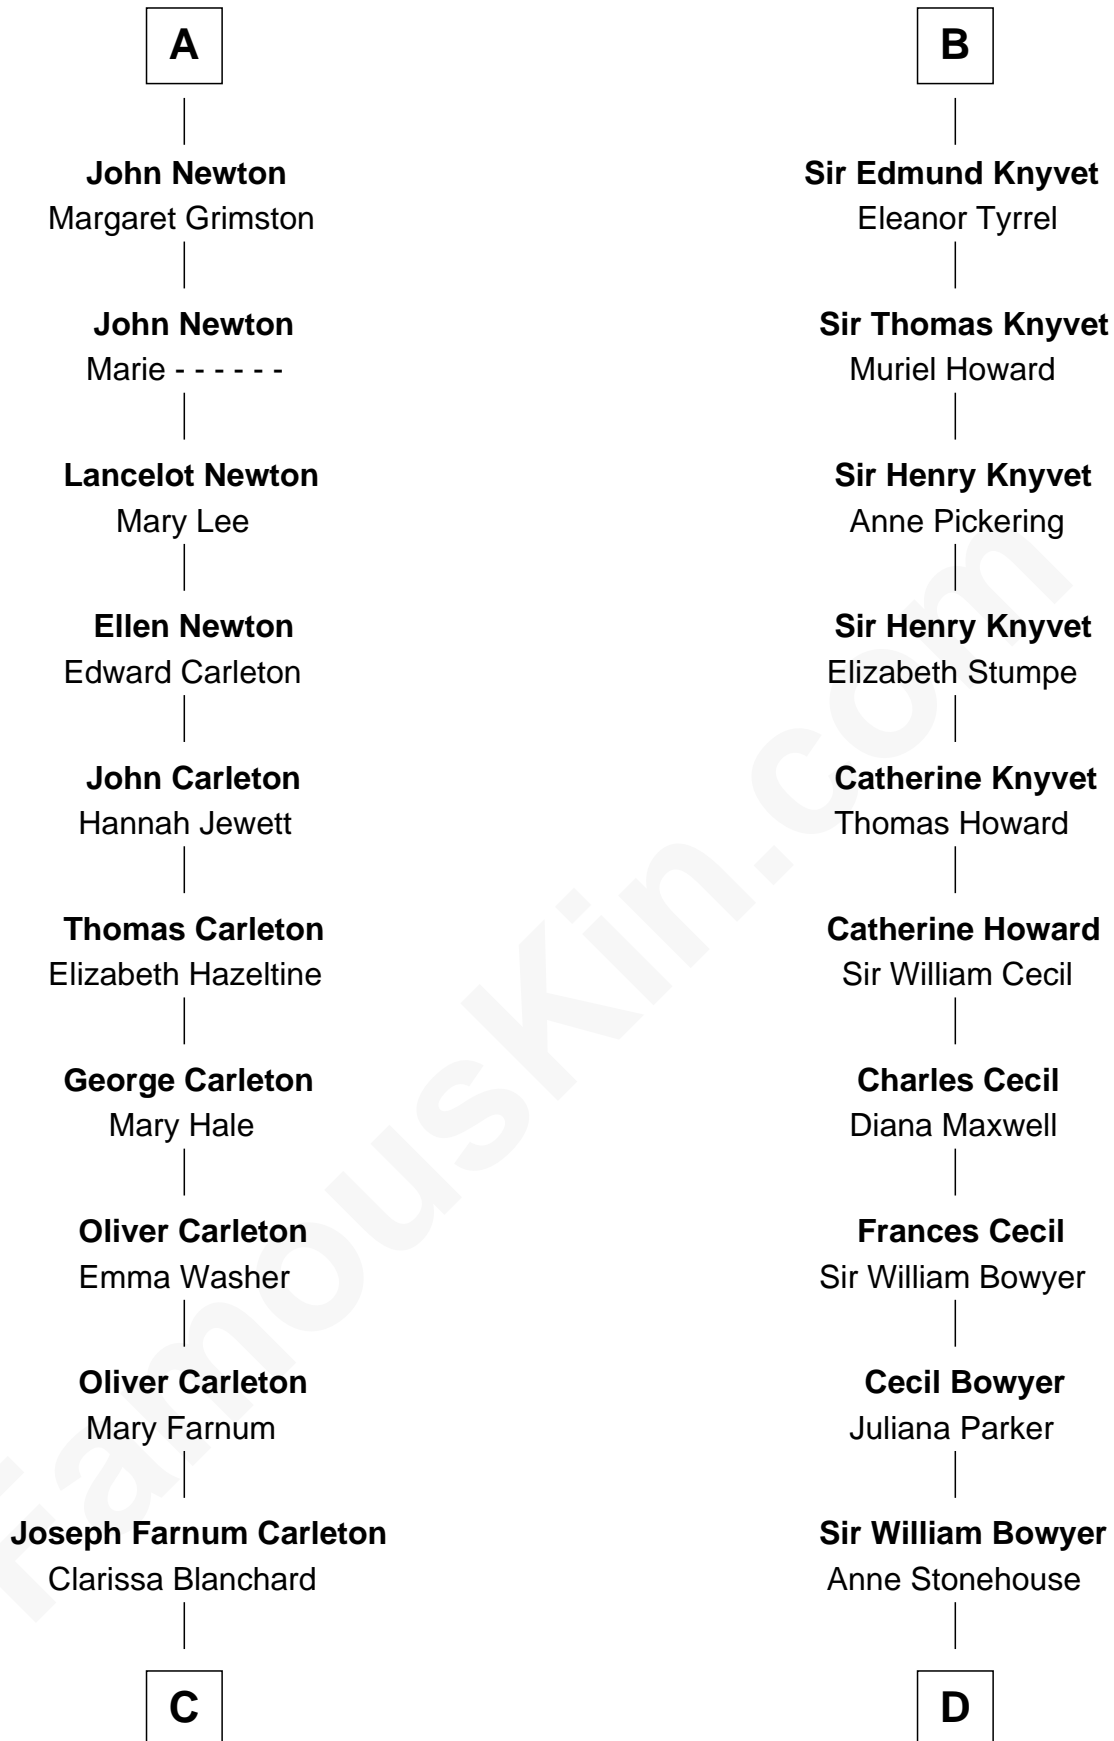

**FamousKin.com**  
**Relationship Chart of**  
**Mickey Rourke**  
*Movie Actor*

**19th cousin 2 times removed of**  
**Lt. Gen. James Brudenell**  
*Leader of the "Charge of the Light Brigade"*

**C**

**Hiram Wilson Carleton**  
Charlotte M. Fellows

**Joseph Clinton Carleton**  
Maud Alice Fitts

**Hazel May Carleton**  
Leonard Ernest Cameron

**Annette Elizabeth Cameron**  
Philip Andrew Rourke

**Mickey Rourke**  
*Movie Actor*

**D**

**Penelope Bowyer**  
George John Cooke