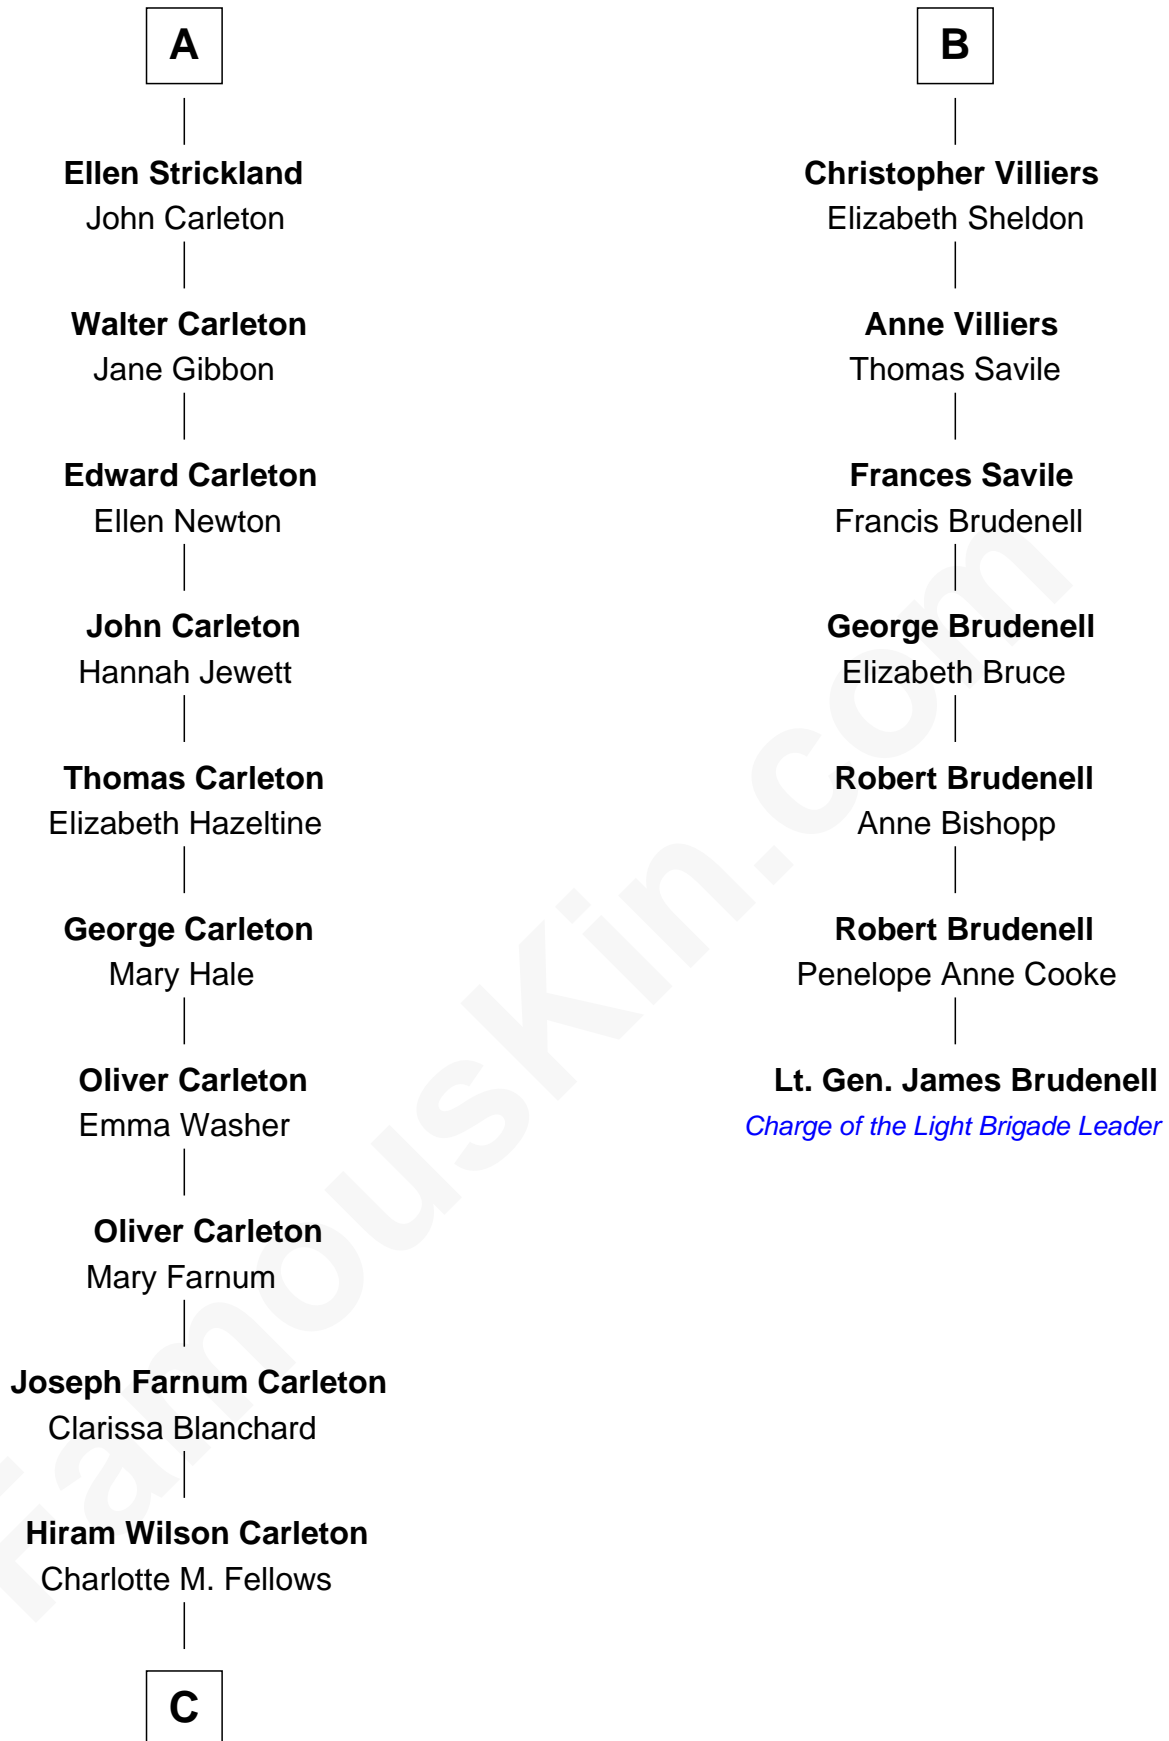

FamousKin.com
Relationship Chart of
Mickey Rourke
Movie Actor

13th cousin 7 times removed of

Lt. Gen. James Brudenell
Leader of the "Charge of the Light Brigade"

C

—
Joseph Clinton Carleton

Maud Alice Fitts

—
Hazel May Carleton

Leonard Ernest Cameron

—
Annette Elizabeth Cameron

Philip Andrew Rourke

—
Mickey Rourke

Movie Actor

FamousKin.com