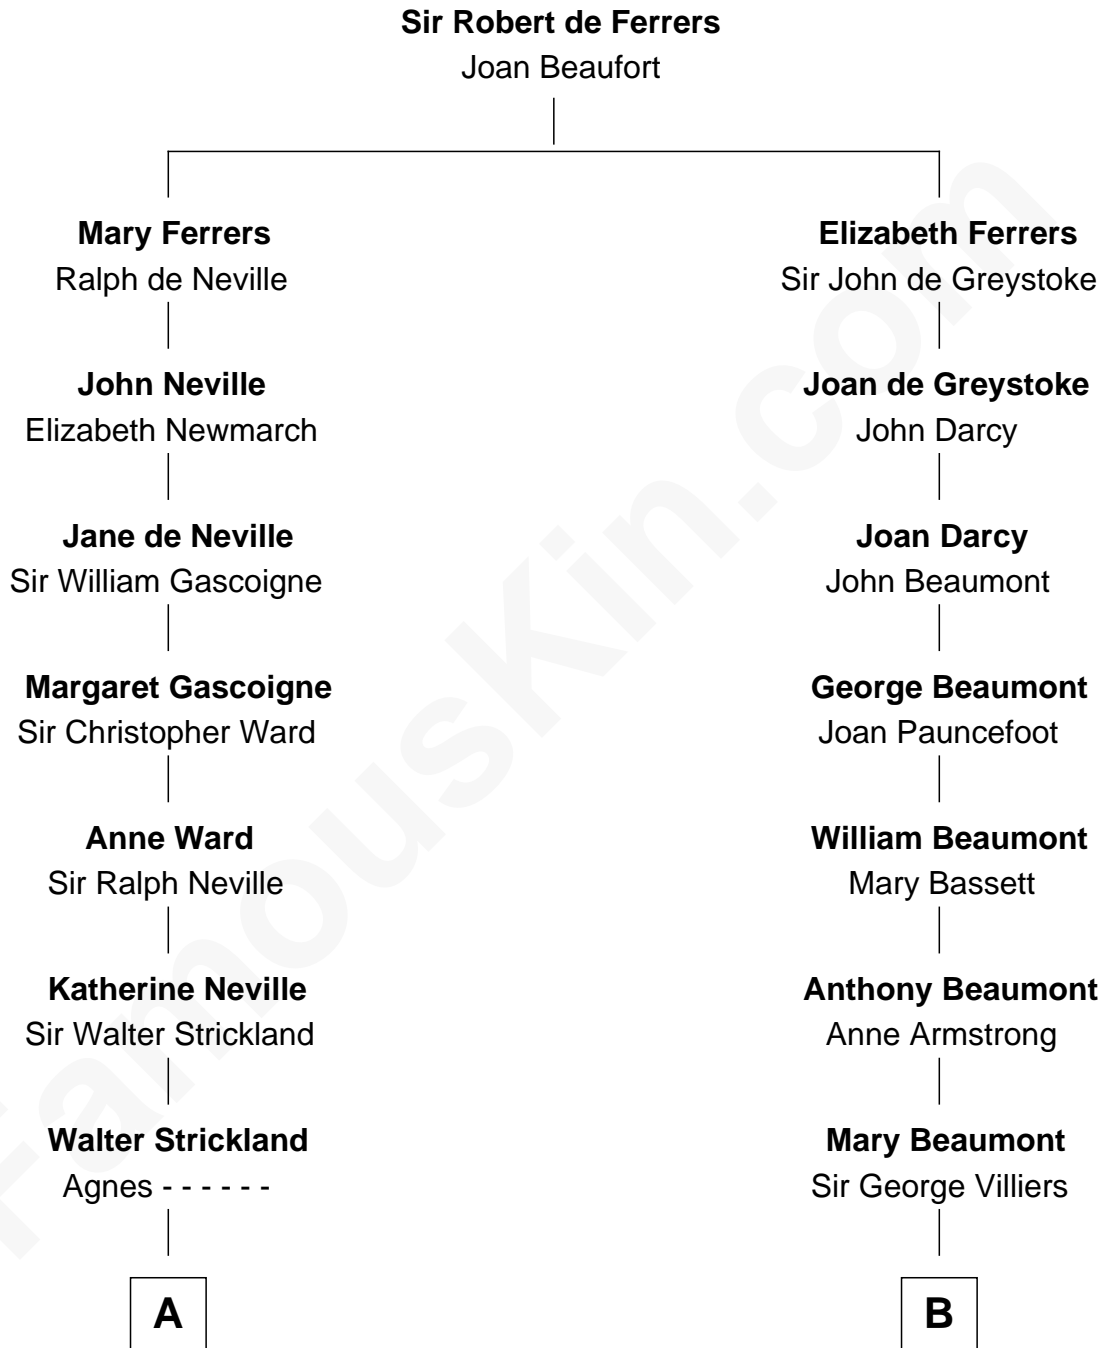

FamousKin.com
Relationship Chart of
Mickey Rourke
Movie Actor

13th cousin 7 times removed of

Lt. Gen. James Brudenell
Leader of the "Charge of the Light Brigade"

C

—
Joseph Clinton Carleton

Maud Alice Fitts

—
Hazel May Carleton

Leonard Ernest Cameron

—
Annette Elizabeth Cameron

Philip Andrew Rourke

—
Mickey Rourke

Movie Actor

FamousKin.com