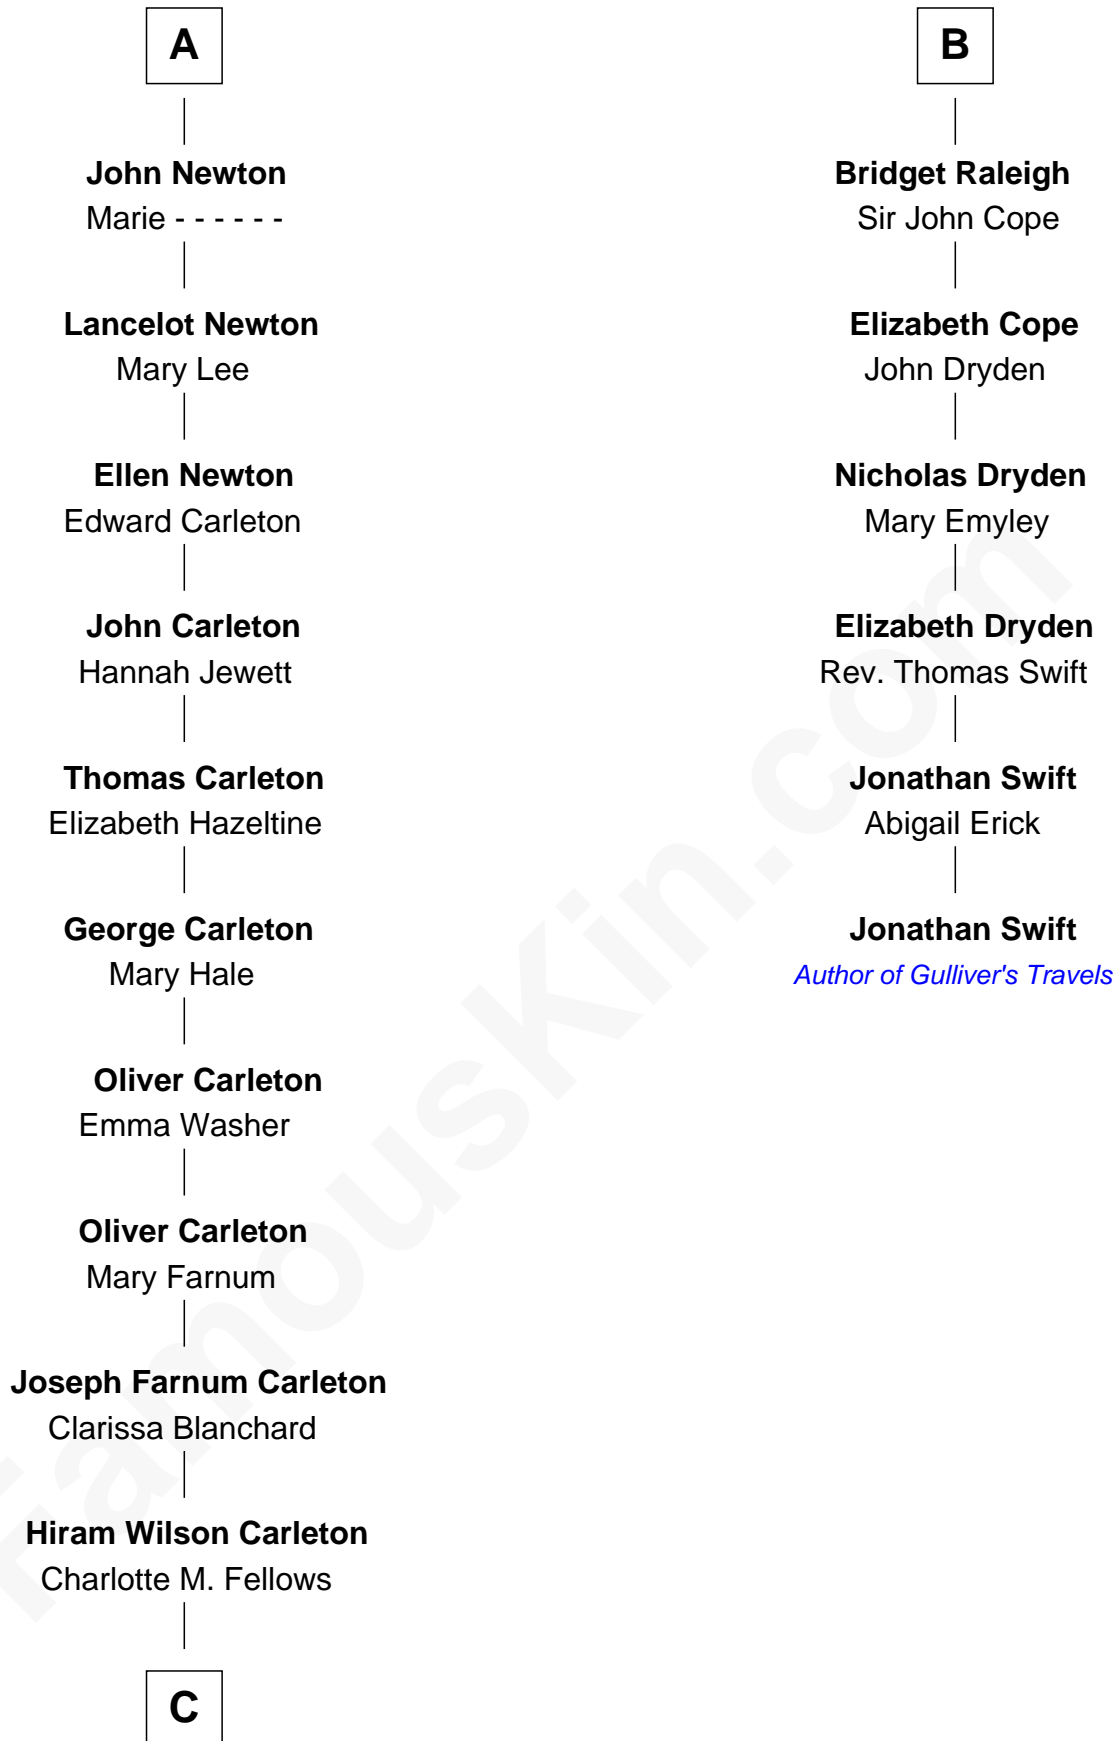

FamousKin.com
Relationship Chart of
Mickey Rourke
Movie Actor

12th cousin 8 times removed of

Jonathan Swift
Author of Gulliver's Travels

Edmund Fitzalan
 Alice de Warenne

C

—
Joseph Clinton Carleton

Maud Alice Fitts

—
Hazel May Carleton

Leonard Ernest Cameron

—
Annette Elizabeth Cameron

Philip Andrew Rourke

—
Mickey Rourke

Movie Actor