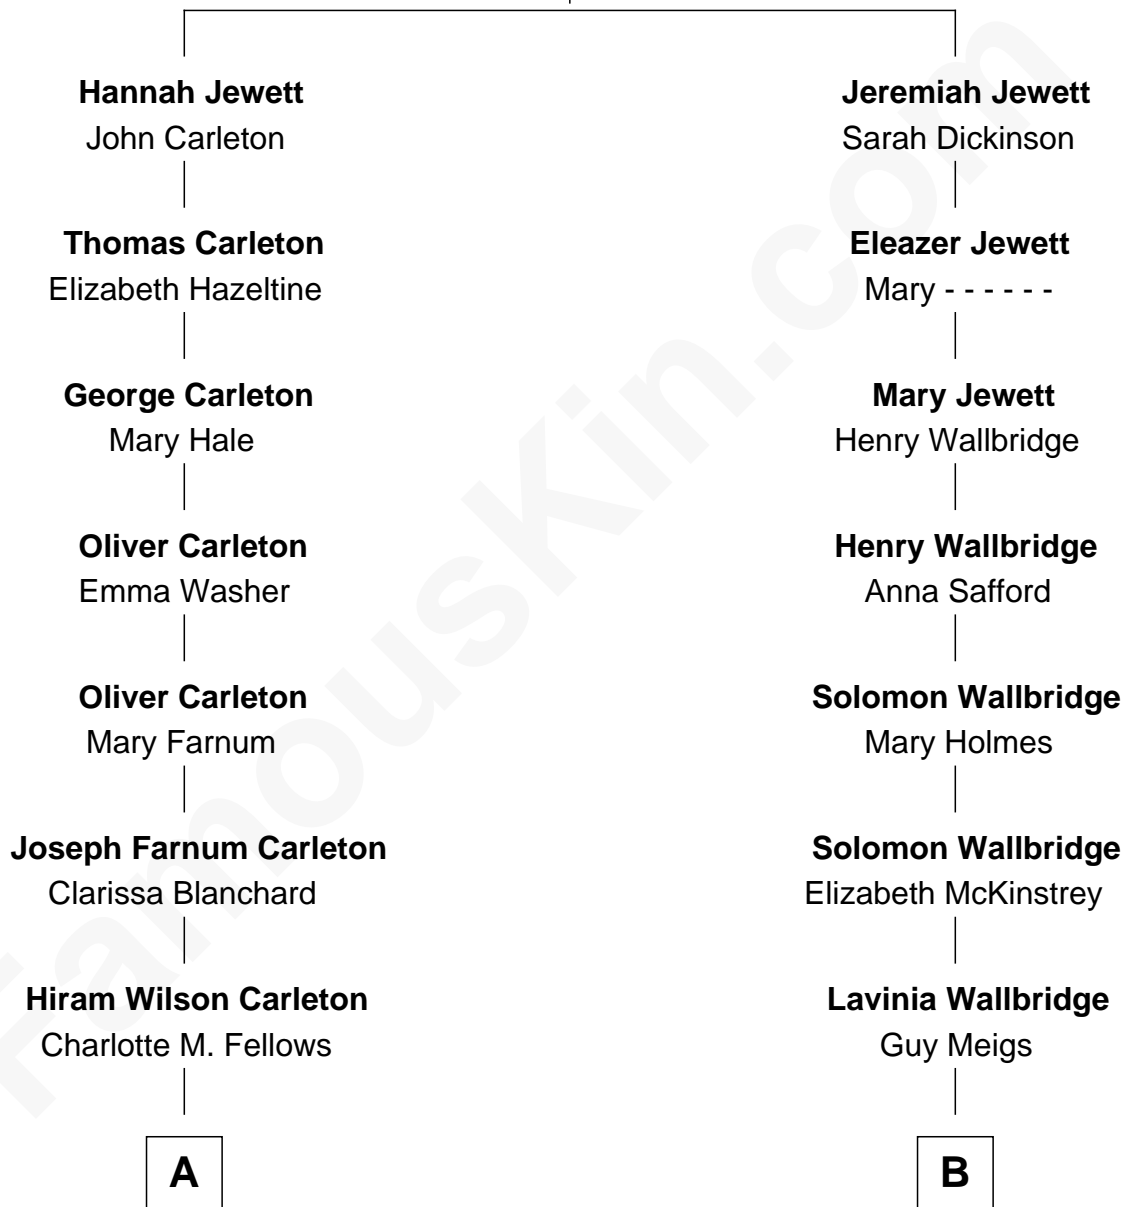

## Relationship Chart of

### Mickey Rourke

*Movie Actor*

9th cousin 1 time removed of

**Alan Ladd**

*Movie Actor*

**Joseph Jewett**

Mary Mallinson

FamousKin.com