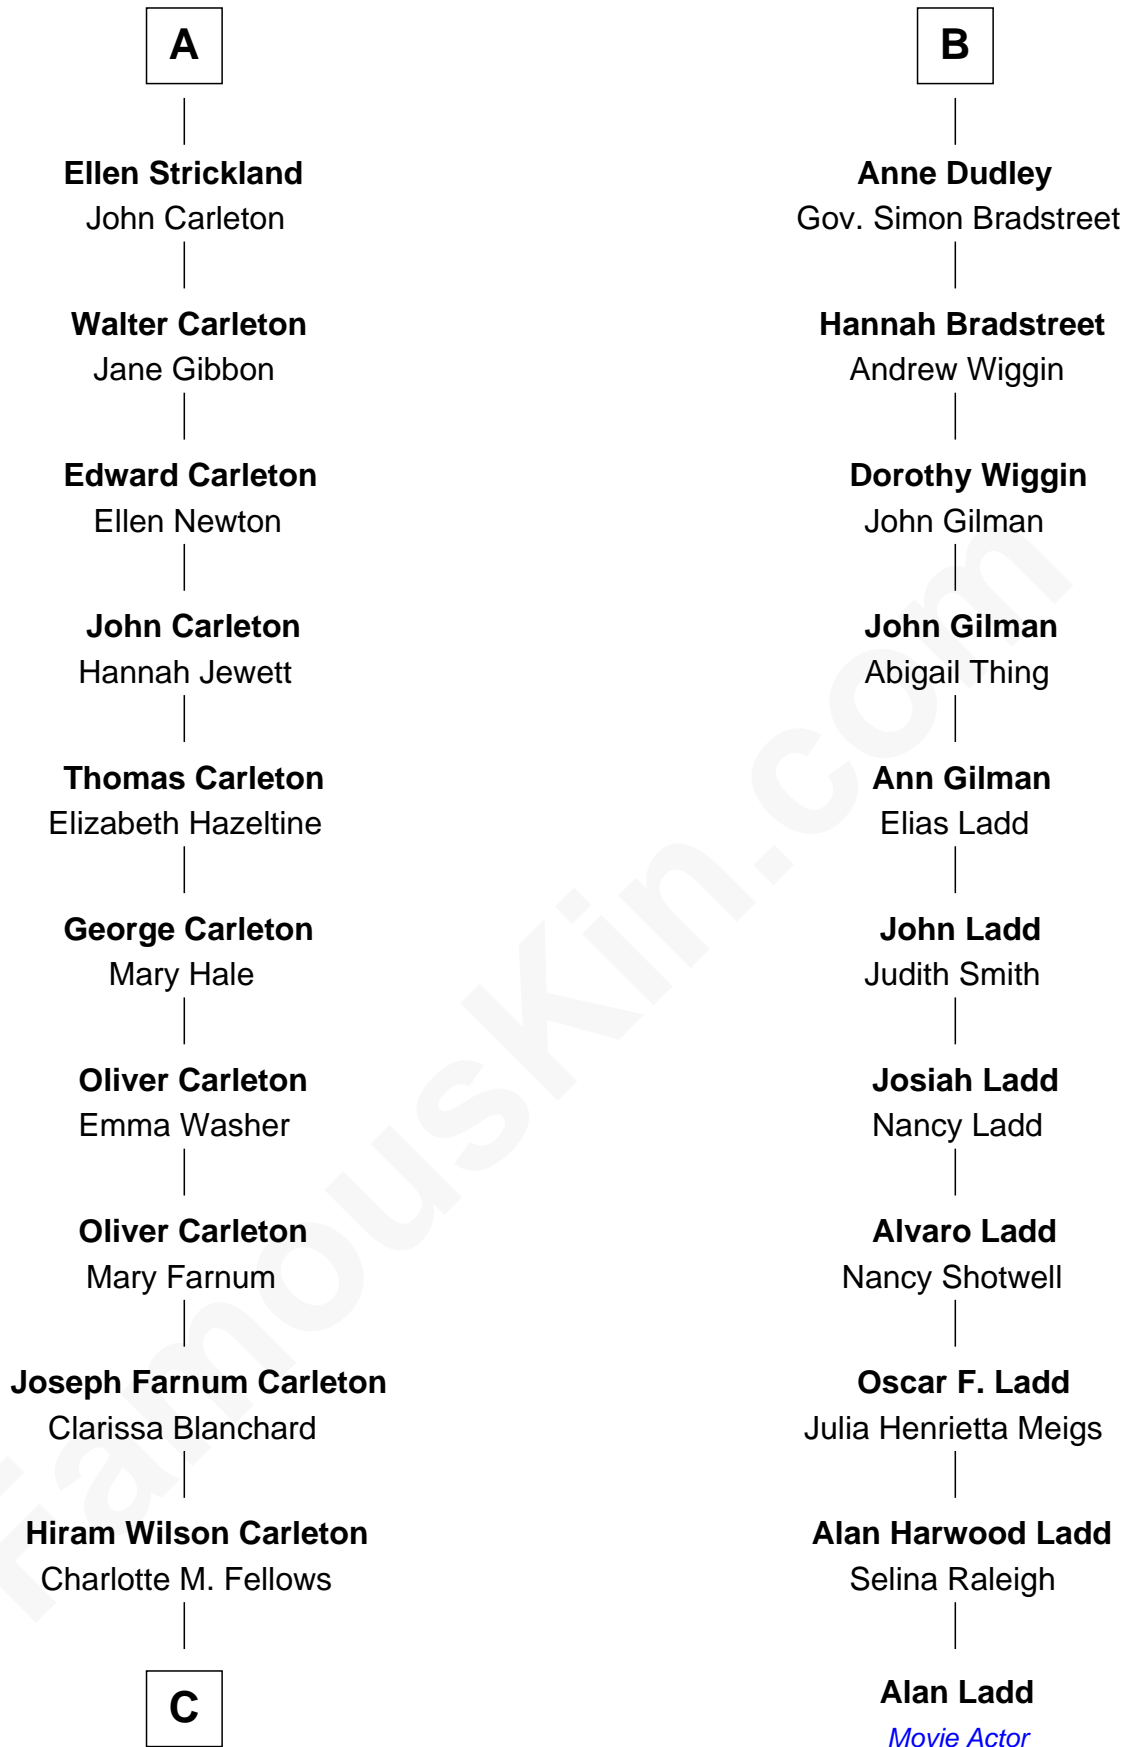

**FamousKin.com**  
**Relationship Chart of**  
**Mickey Rourke**  
*Movie Actor*

17th cousin 3 times removed of

**Alan Ladd**  
*Movie Actor*

**C**

—  
**Joseph Clinton Carleton**

Maud Alice Fitts

—  
**Hazel May Carleton**

Leonard Ernest Cameron

—  
**Annette Elizabeth Cameron**

Philip Andrew Rourke

—  
**Mickey Rourke**

*Movie Actor*

FamousKin.com