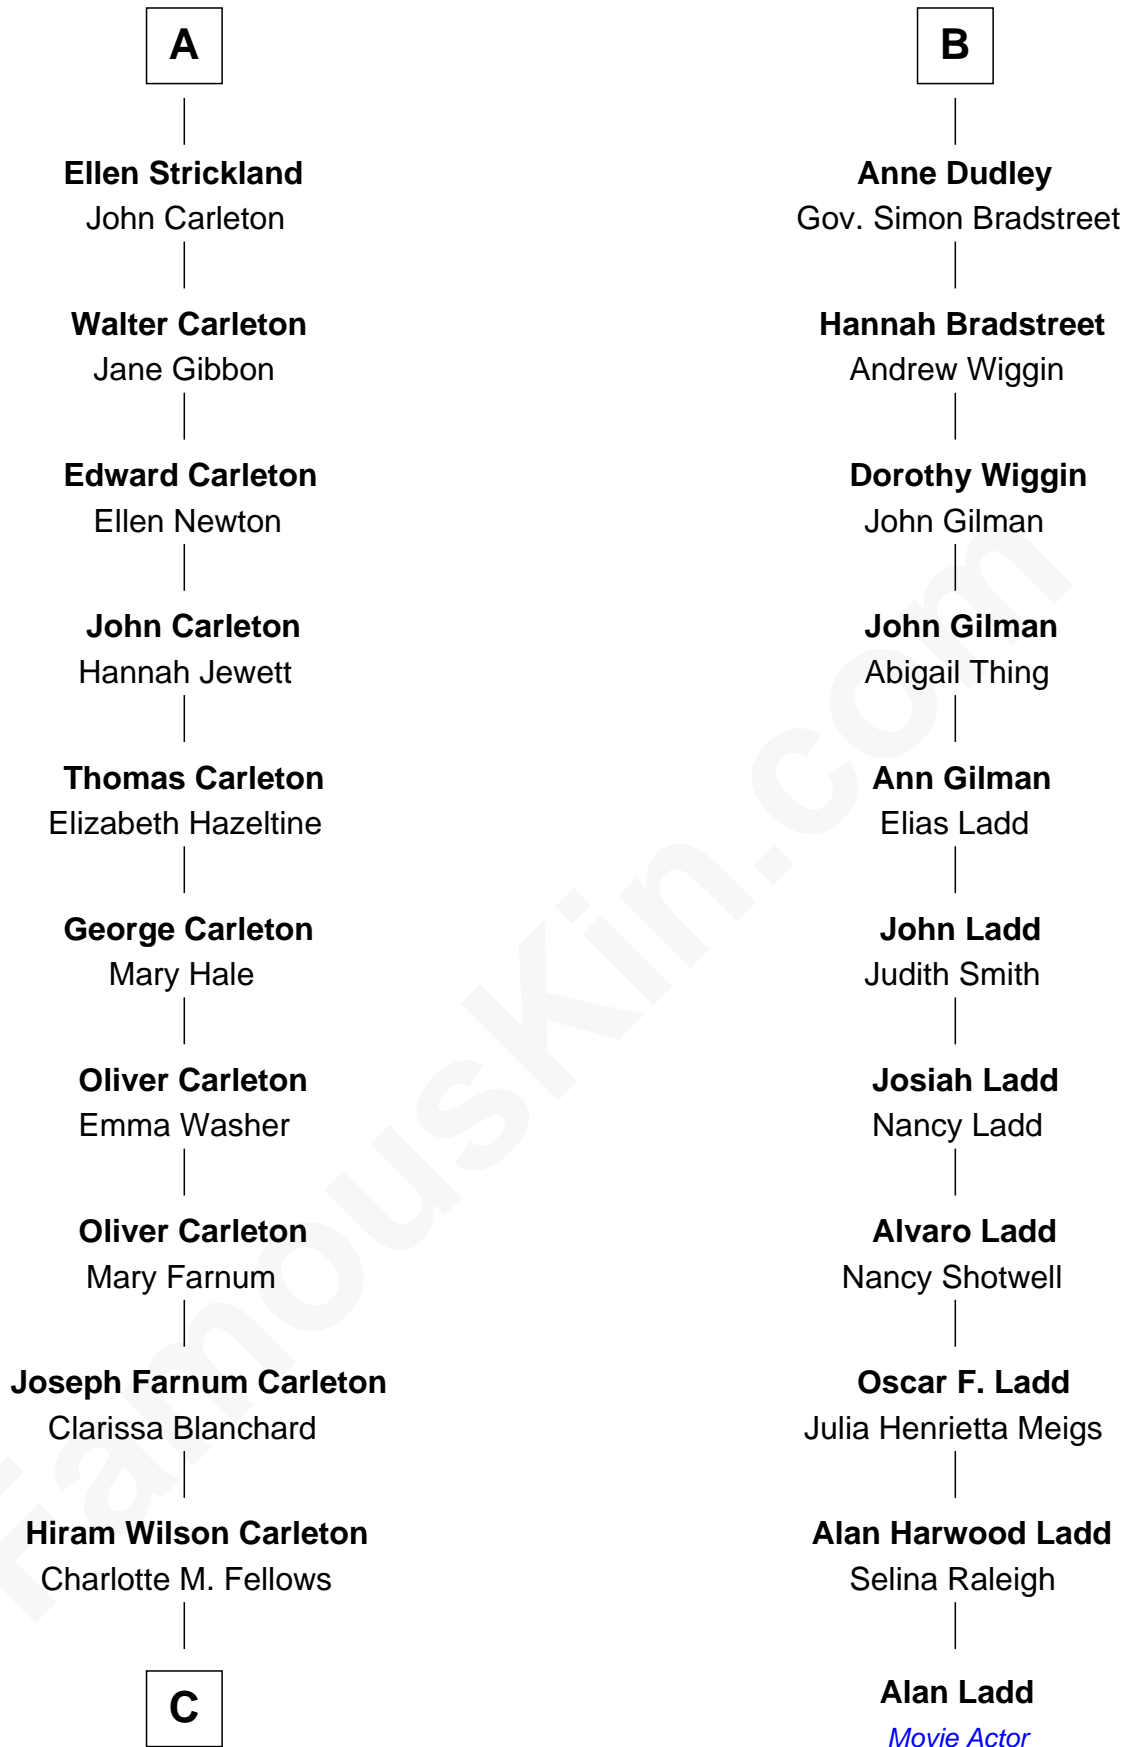

FamousKin.com

Relationship Chart of

Mickey Rourke

Movie Actor

17th cousin 3 times removed of

Alan Ladd

Movie Actor

C

—
Joseph Clinton Carleton

Maud Alice Fitts

—
Hazel May Carleton

Leonard Ernest Cameron

—
Annette Elizabeth Cameron

Philip Andrew Rourke

—
Mickey Rourke

Movie Actor