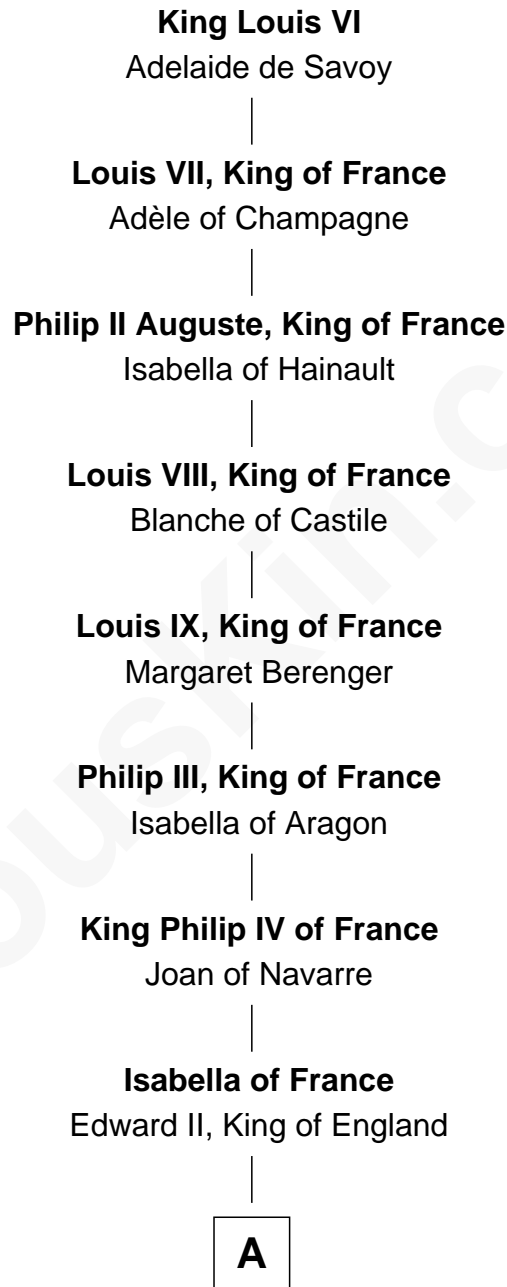

# FamousKin.com Relationship Chart of

**Mickey Rourke**

*Movie Actor*

29th Great-grandson of

**King Louis VI**

*King of France*

**A**

**Edward III, King of England**

Philippa of Hainault

**John of Gaunt**

Katherine Roet

**Joan Beaufort**

Sir Robert de Ferrers

**Mary Ferrers**

Ralph de Neville

**John Neville**