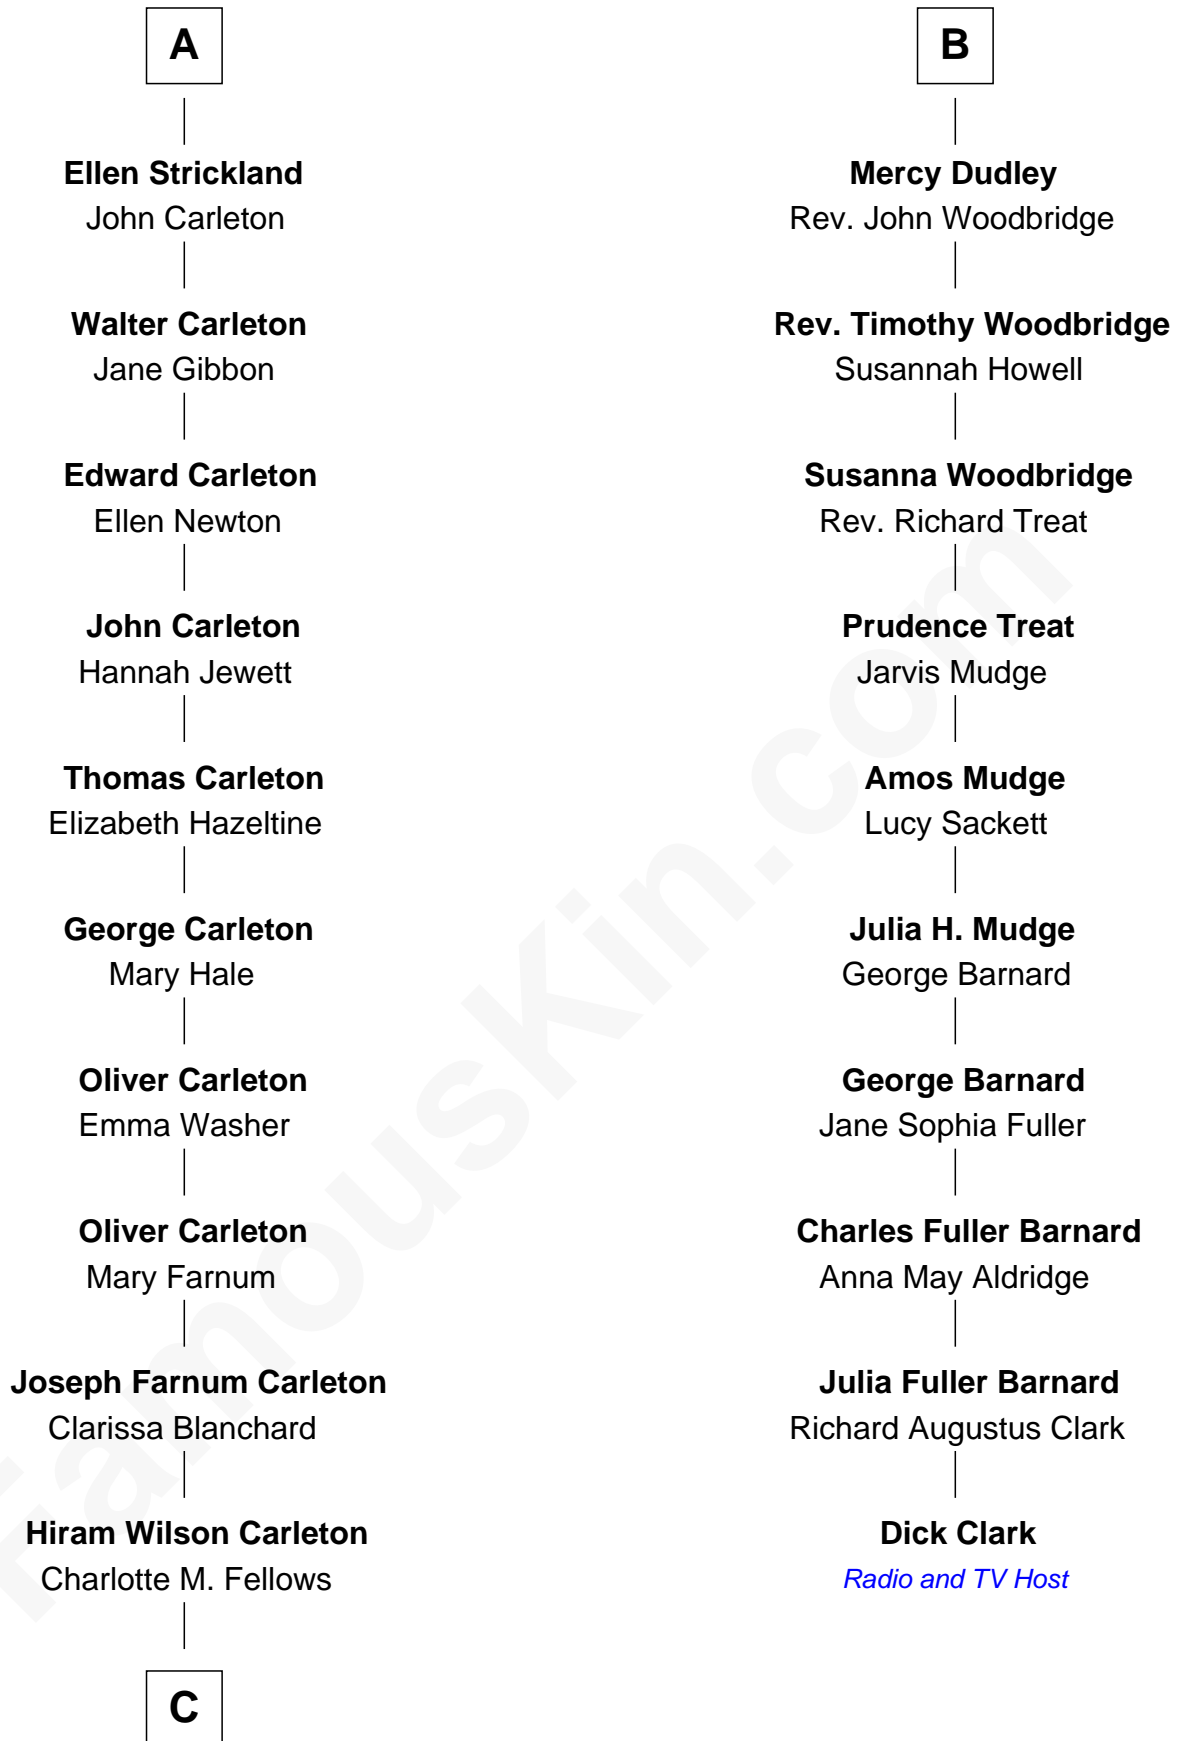

FamousKin.com
Relationship Chart of
Mickey Rourke
Movie Actor

16th cousin 4 times removed of
Dick Clark
Radio and TV Host

C

—
Joseph Clinton Carleton

Maud Alice Fitts

—
Hazel May Carleton

Leonard Ernest Cameron

—
Annette Elizabeth Cameron

Philip Andrew Rourke

—
Mickey Rourke

Movie Actor