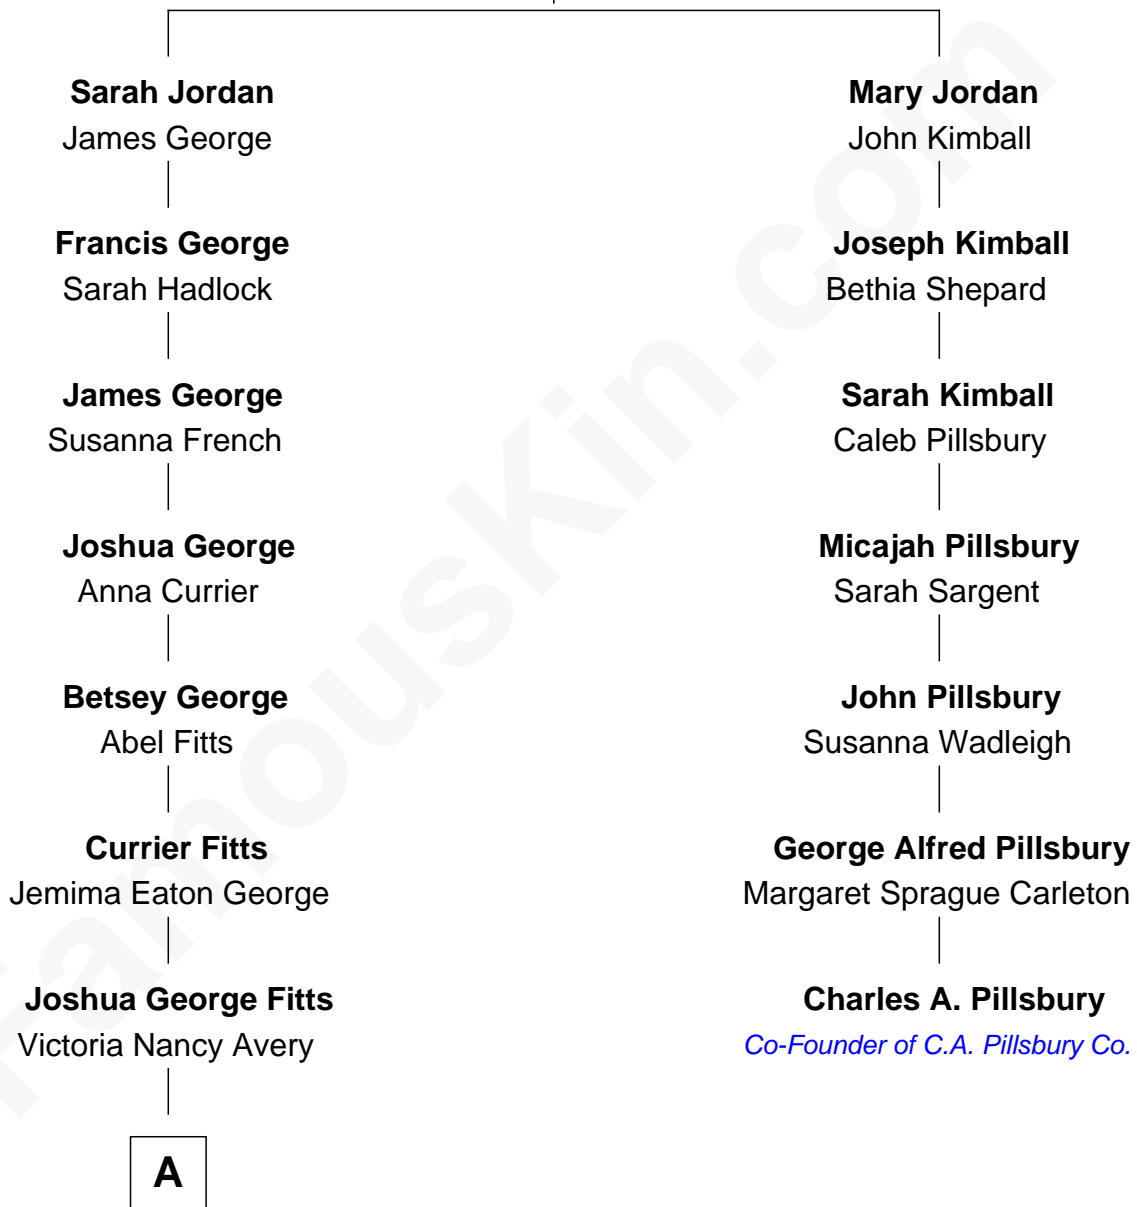

# FamousKin.com Relationship Chart of

**Mickey Rourke**

*Movie Actor*

6th cousin 4 times removed of

**Charles A. Pillsbury**

*Co-Founder of C.A. Pillsbury Co.*

**Francis Jordan**

Jane Wilson

**A**

**Maud Alice Fitts**  
Joseph Clinton Carleton

**Hazel May Carleton**  
Leonard Ernest Cameron

**Annette Elizabeth Cameron**  
Philip Andrew Rourke

**Mickey Rourke**  
*Movie Actor*

FamousKin.com