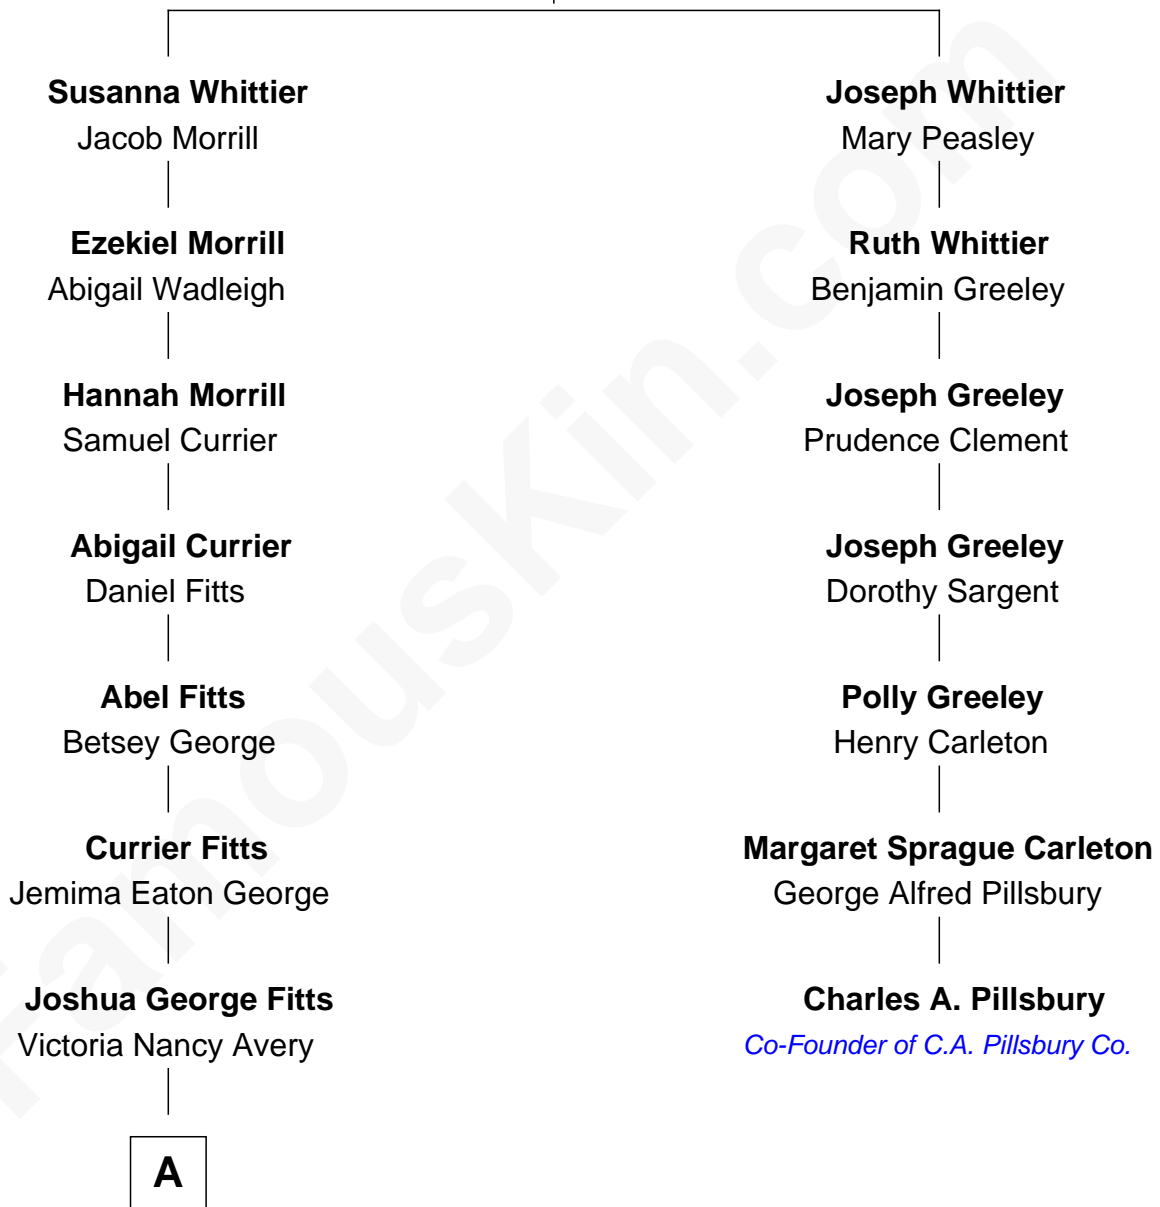

**FamousKin.com**  
**Relationship Chart of**  
**Mickey Rourke**  
*Movie Actor*

6th cousin 4 times removed of

**Charles A. Pillsbury**  
*Co-Founder of C.A. Pillsbury Co.*

**Thomas Whittier**  
 Ruth Green

**A**

**Maud Alice Fitts**  
Joseph Clinton Carleton

**Hazel May Carleton**  
Leonard Ernest Cameron

**Annette Elizabeth Cameron**  
Philip Andrew Rourke

**Mickey Rourke**  
*Movie Actor*

FamousKin.com