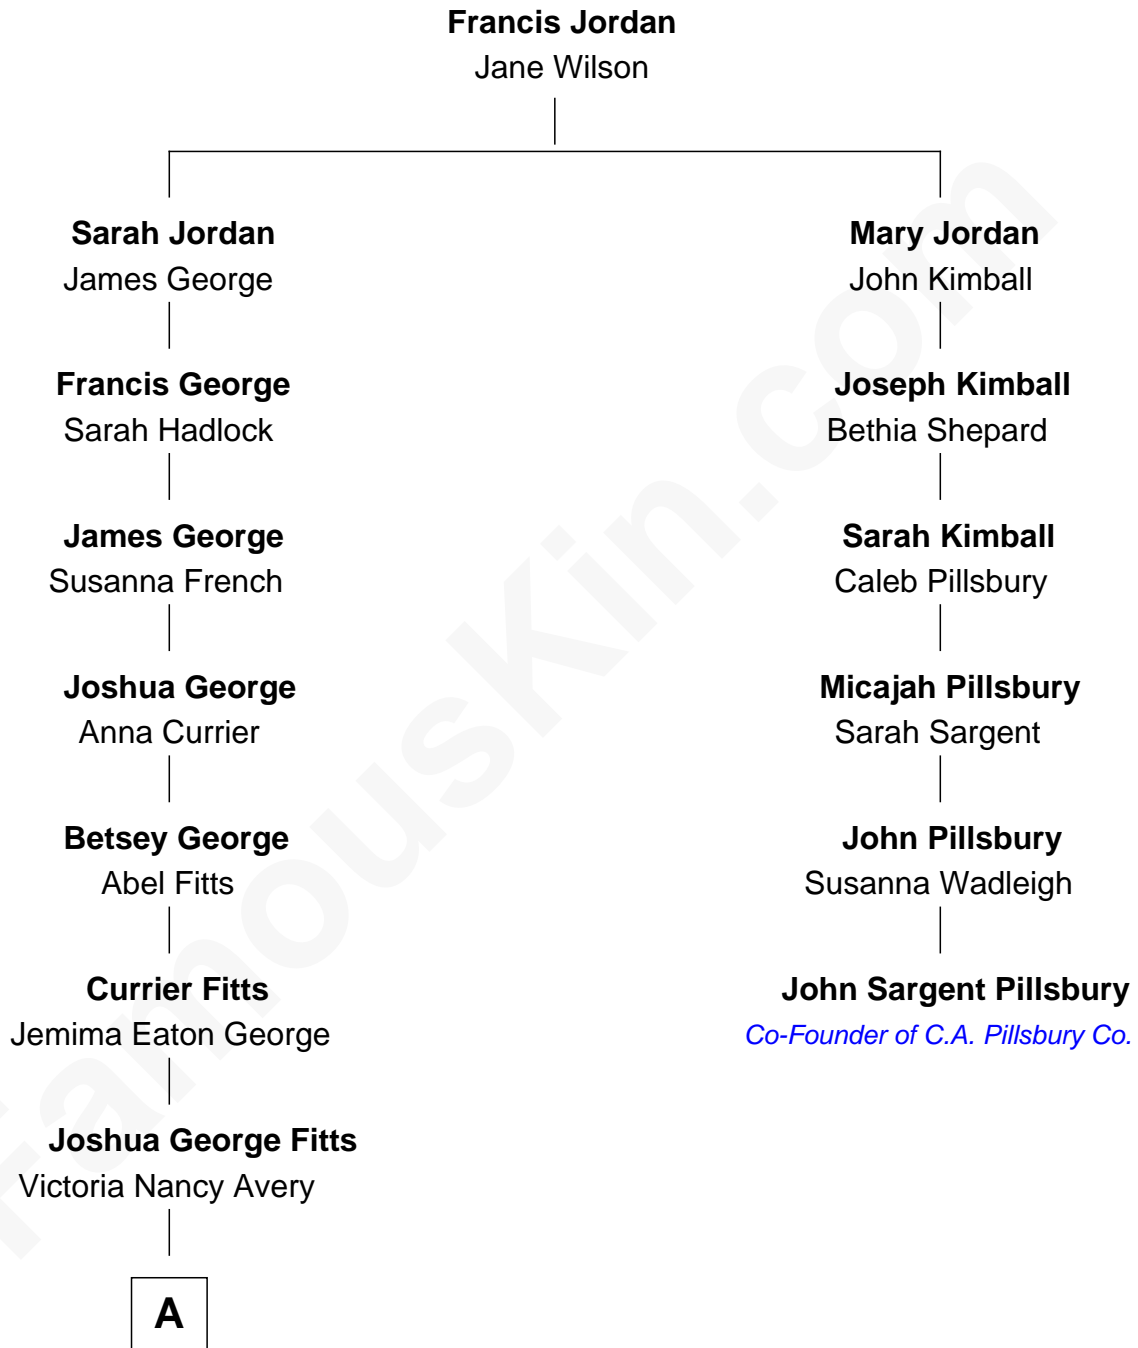

FamousKin.com

Relationship Chart of

Mickey Rourke

Movie Actor

5th cousin 5 times removed of

John Sargent Pillsbury

Co-Founder of C.A. Pillsbury Co.

A

—
Maud Alice Fitts
Joseph Clinton Carleton

—
Hazel May Carleton
Leonard Ernest Cameron

—
Annette Elizabeth Cameron
Philip Andrew Rourke

—
Mickey Rourke
Movie Actor

FamousKin.com