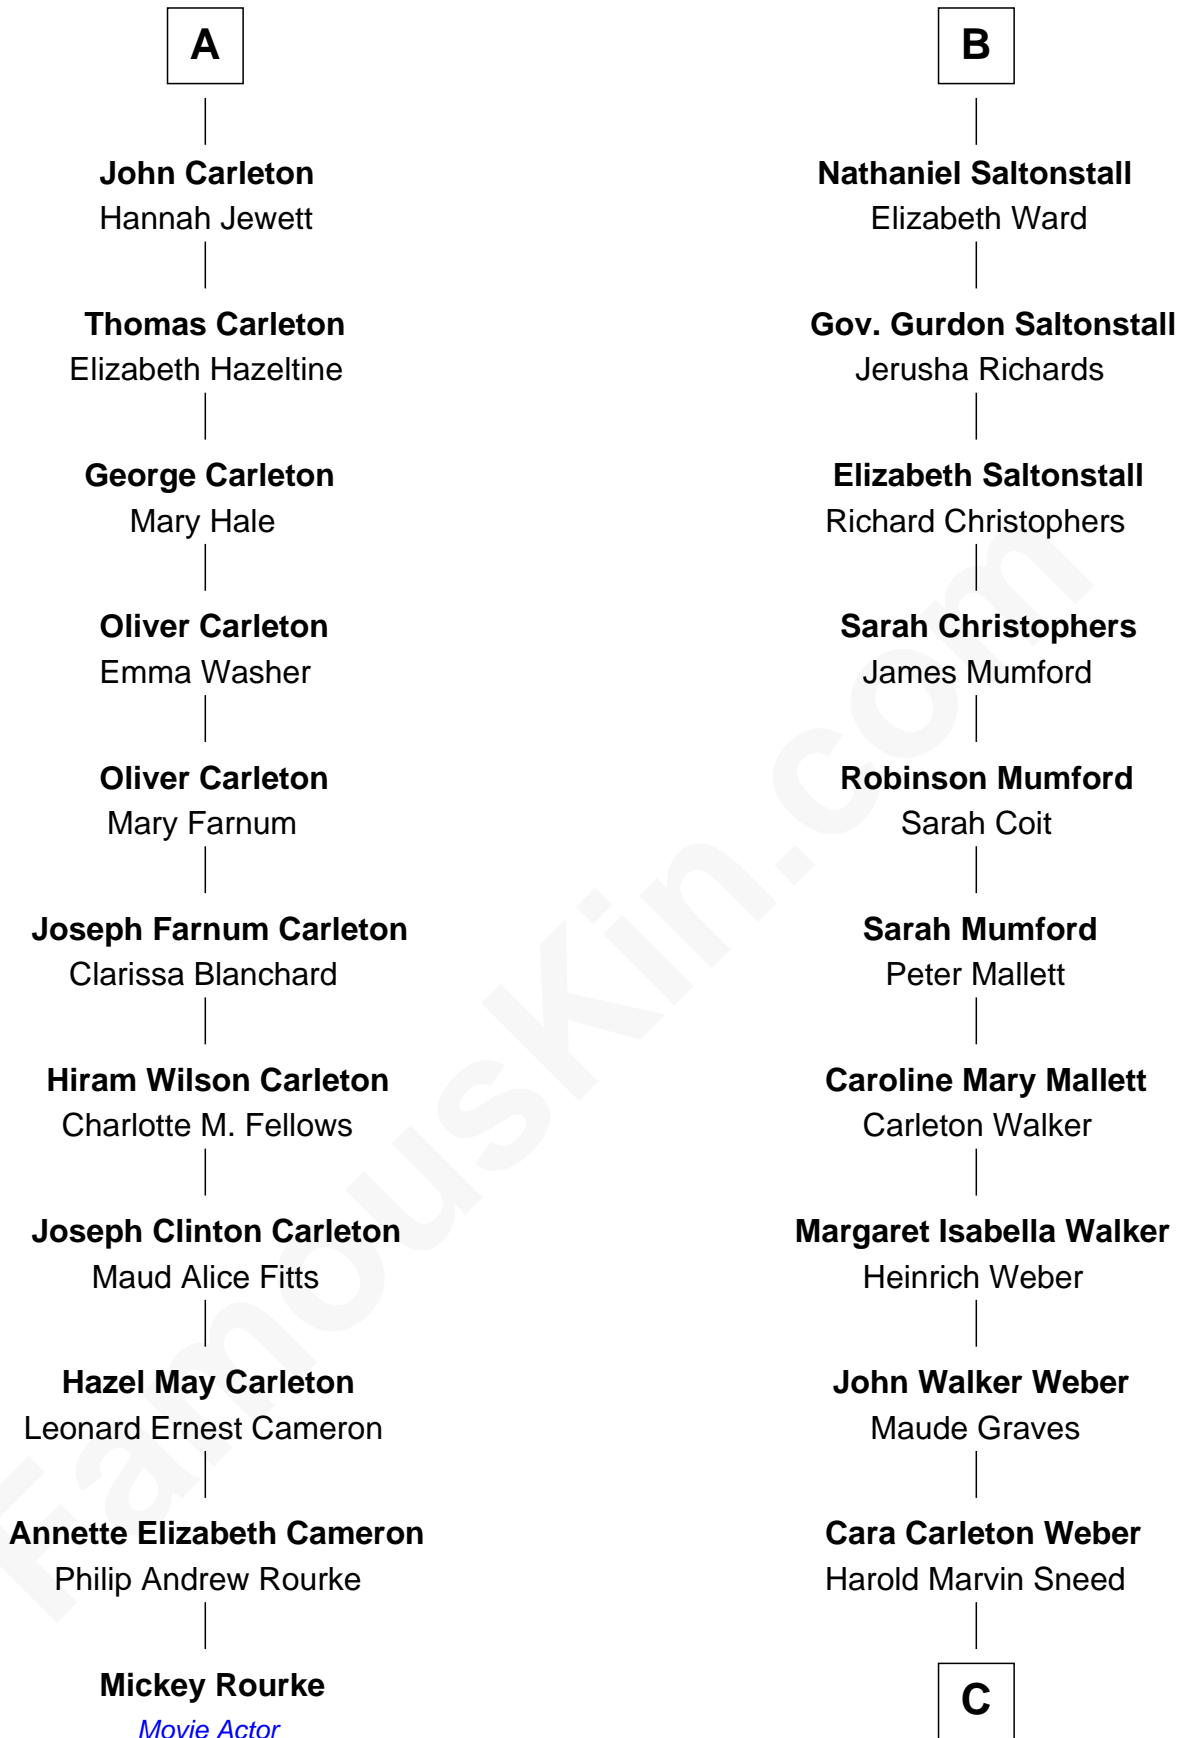

**FamousKin.com**  
**Relationship Chart of**  
**Mickey Rourke**  
*Movie Actor*

17th cousin 1 time removed of  
**Carly Fiorina**  
*CEO of Hewlett-Packard*

**Sir William Gascoigne**  
Jane de Neville