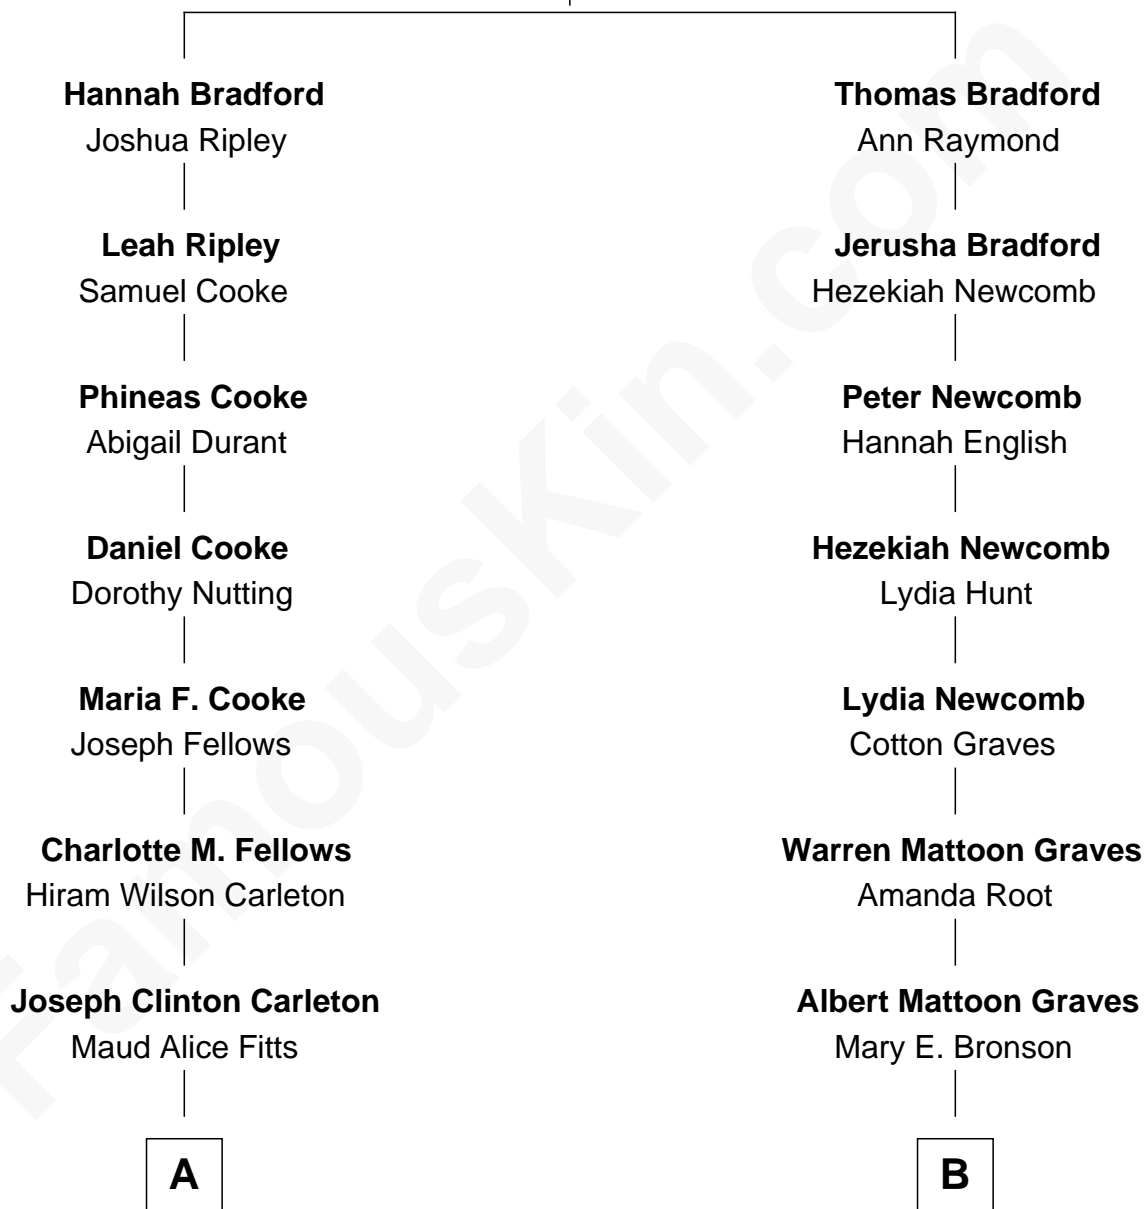

FamousKin.com Relationship Chart of

Mickey Rourke

Movie Actor

9th cousin of

John Lithgow

Stage, TV, and Movie Actor

William Bradford

Alice Richards

A

Hazel May Carleton
Leonard Ernest Cameron

Annette Elizabeth Cameron
Philip Andrew Rourke

Mickey Rourke
Movie Actor

B

Eva Bronson Graves
Rev. Orlo Josiah Price

Sarah Jane Price
Arthur Washington Lithgow

John Lithgow
Stage, TV, and Movie Actor