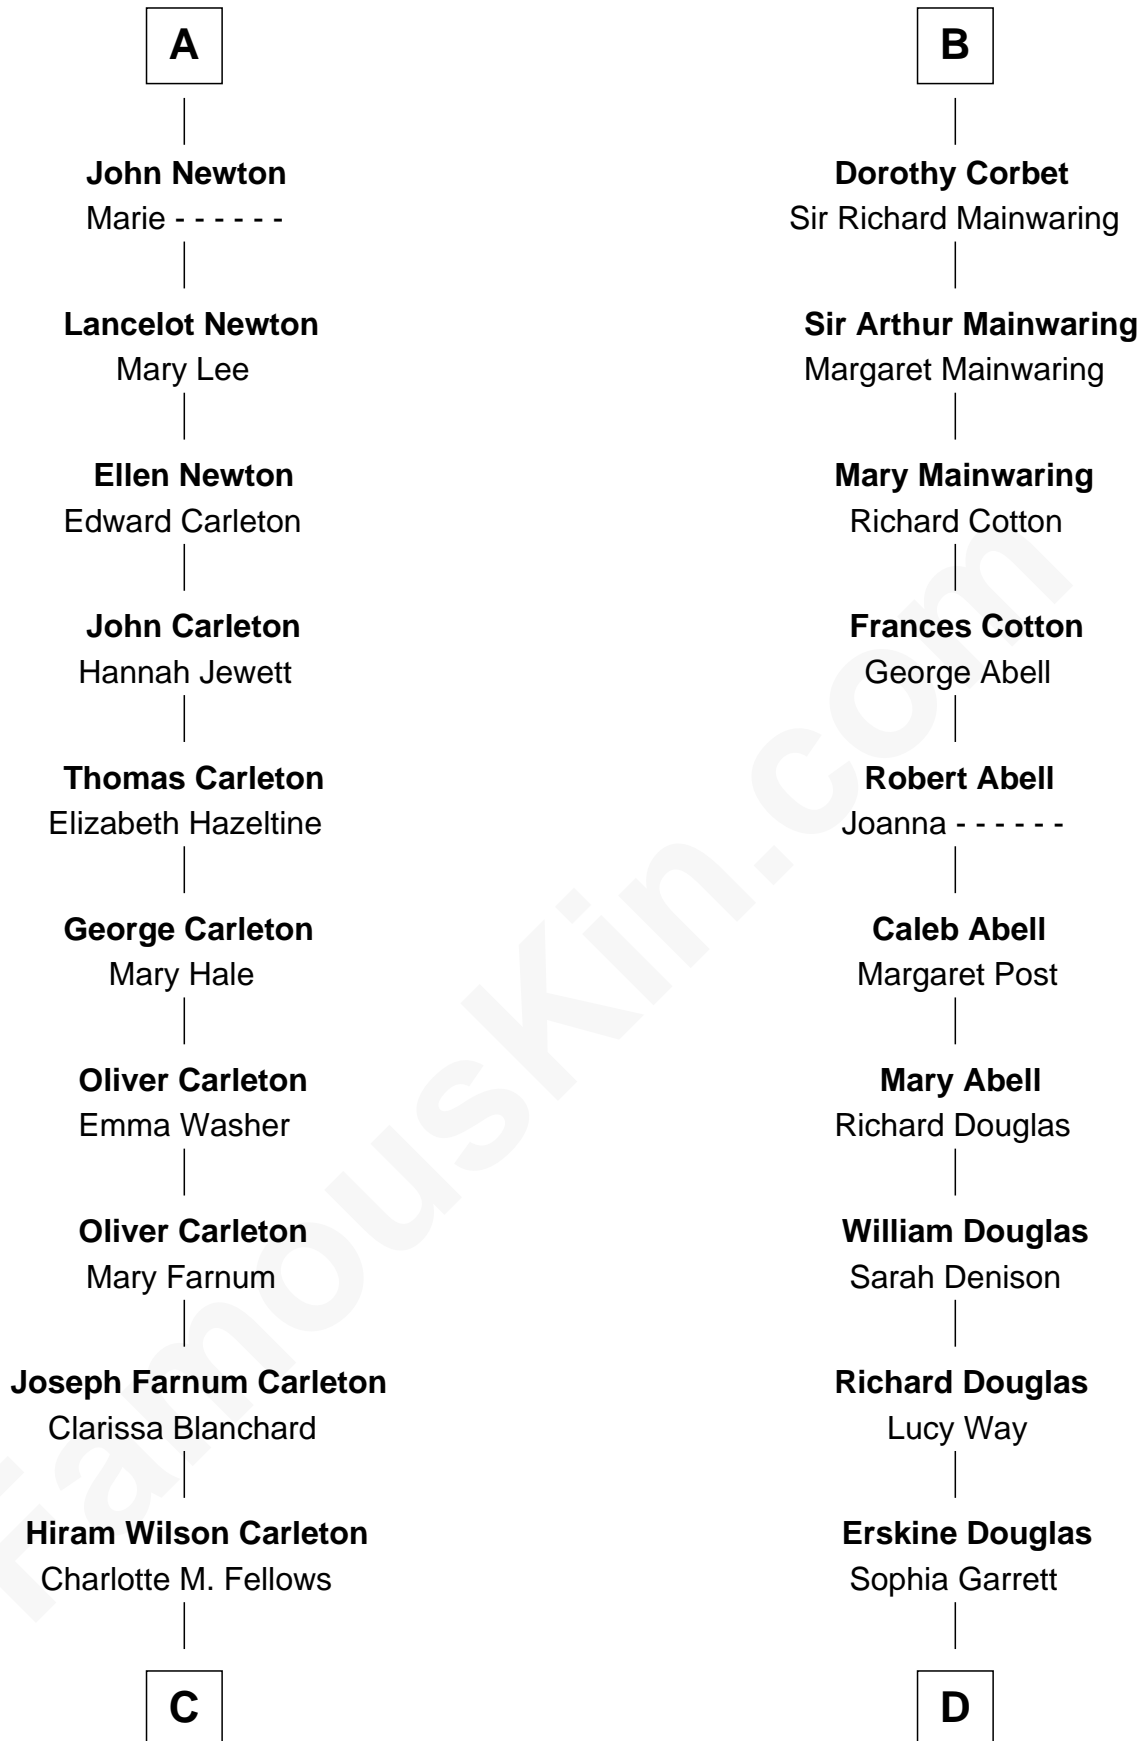

FamousKin.com Relationship Chart of

Mickey Rourke

Movie Actor

20th cousin 1 time removed of

Illeana Douglas

TV and Movie Actress

Edmund Fitzalan

Alice de Warenne

C

Joseph Clinton Carleton

Maud Alice Fitts

Hazel May Carleton

Leonard Ernest Cameron

Annette Elizabeth Cameron

Philip Andrew Rourke

Mickey Rourke

Movie Actor

D

Emma Jane Douglas

Col. George Taliaferro Shackelford

Lena Priscilla Shackelford

Edouard Gregory Hesselberg

Melvyn Edouard Hesselberg

Rosalind Hightower