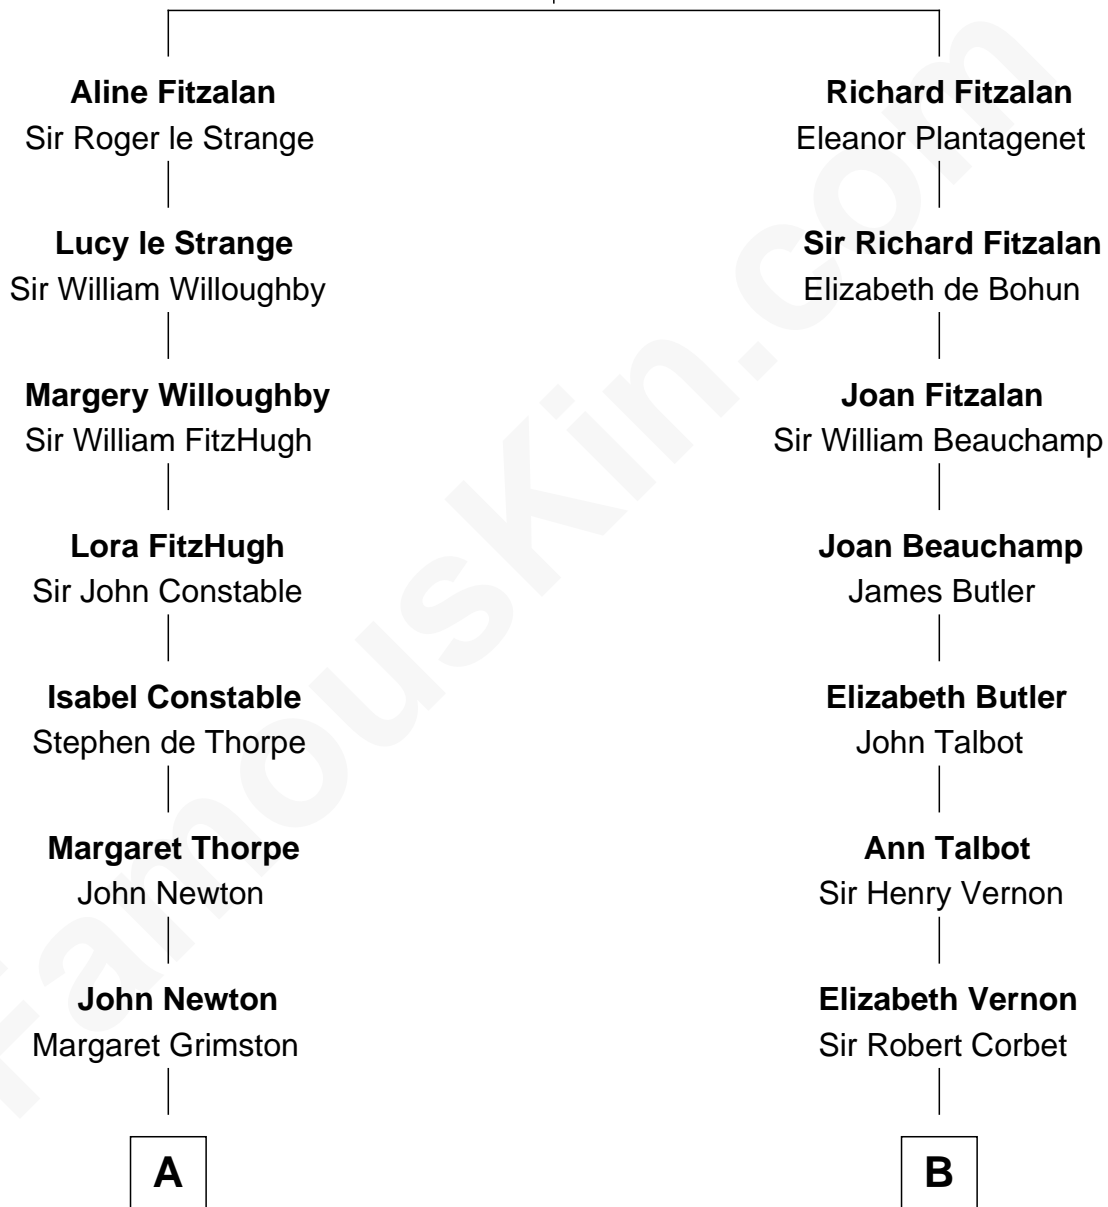

FamousKin.com Relationship Chart of

Mickey Rourke

Movie Actor

19th cousin 1 time removed of

Melvyn Douglas

Movie Actor

Edmund Fitzalan

Alice de Warenne

C

Joseph Clinton Carleton

Maud Alice Fitts

Hazel May Carleton

Leonard Ernest Cameron

Annette Elizabeth Cameron

Philip Andrew Rourke

Mickey Rourke