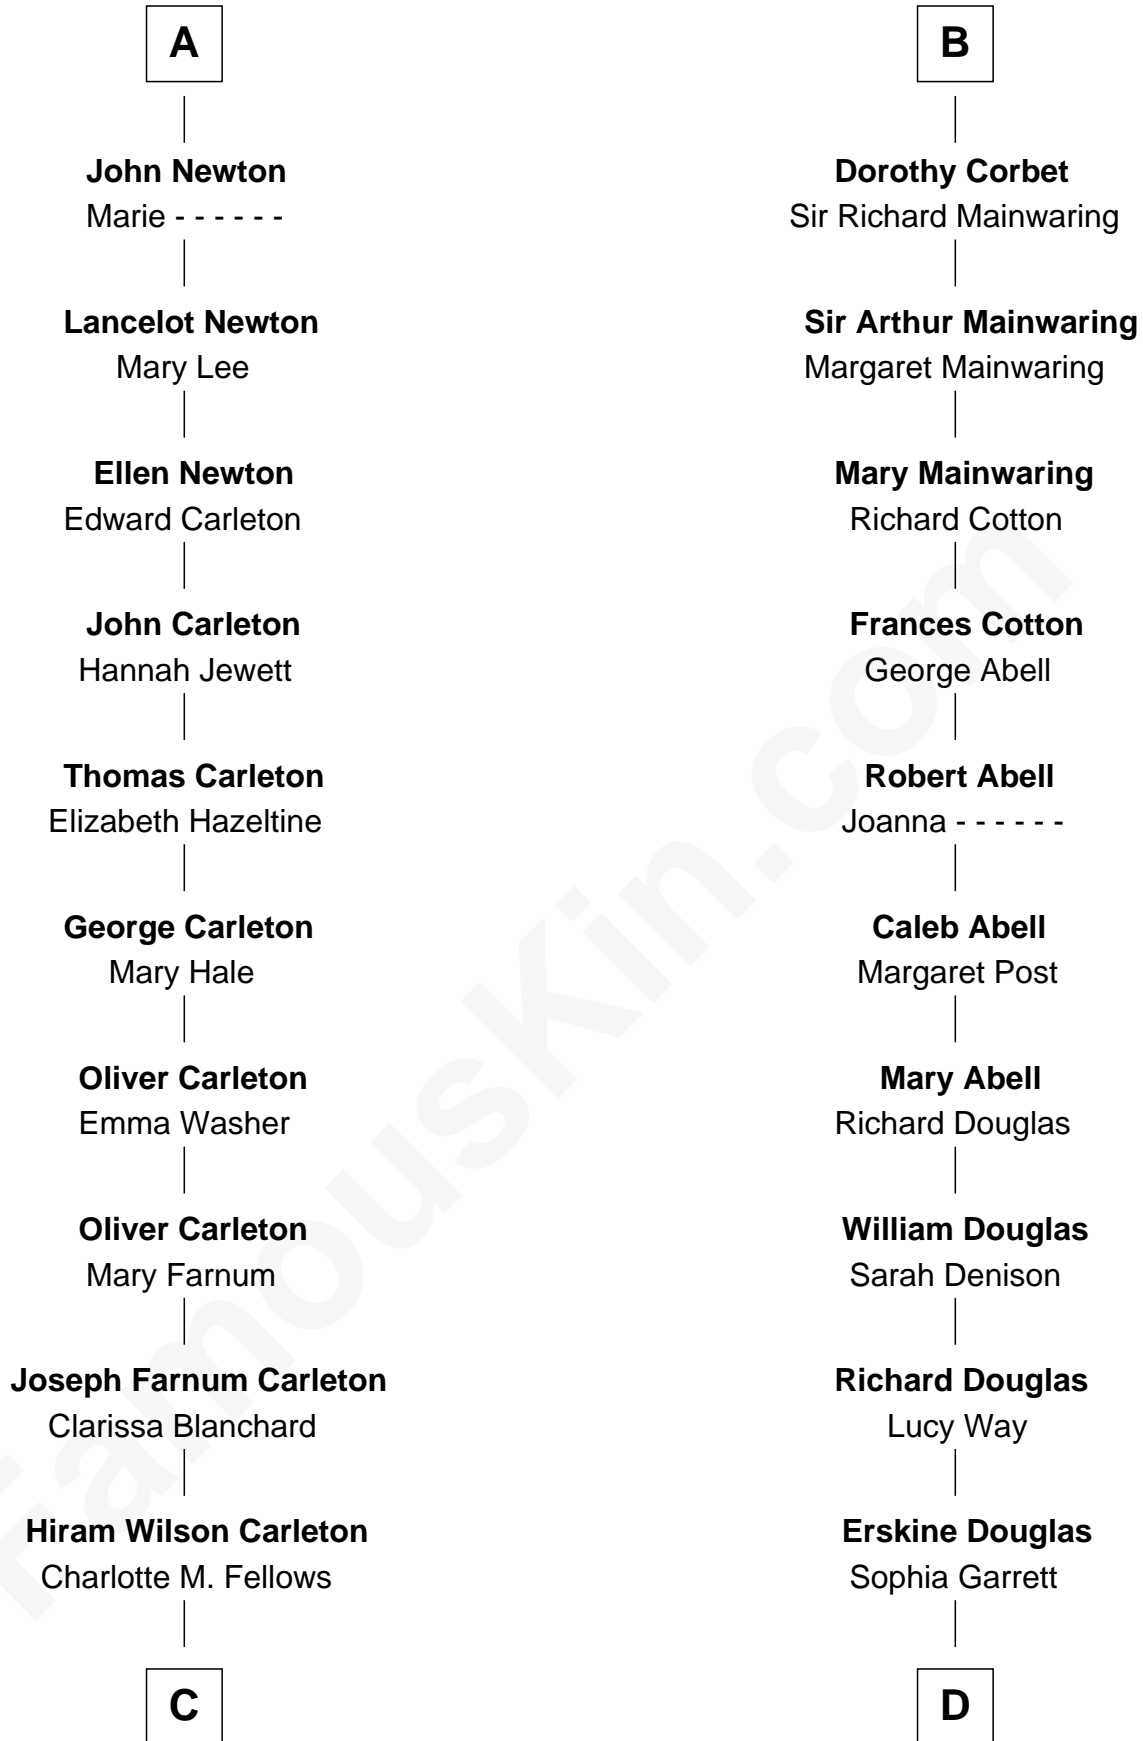

FamousKin.com Relationship Chart of

Mickey Rourke

Movie Actor

19th cousin 1 time removed of

Melvyn Douglas

Movie Actor

Edmund Fitzalan

Alice de Warenne

C

Joseph Clinton Carleton

Maud Alice Fitts

Hazel May Carleton

Leonard Ernest Cameron

Annette Elizabeth Cameron

Philip Andrew Rourke

Mickey Rourke