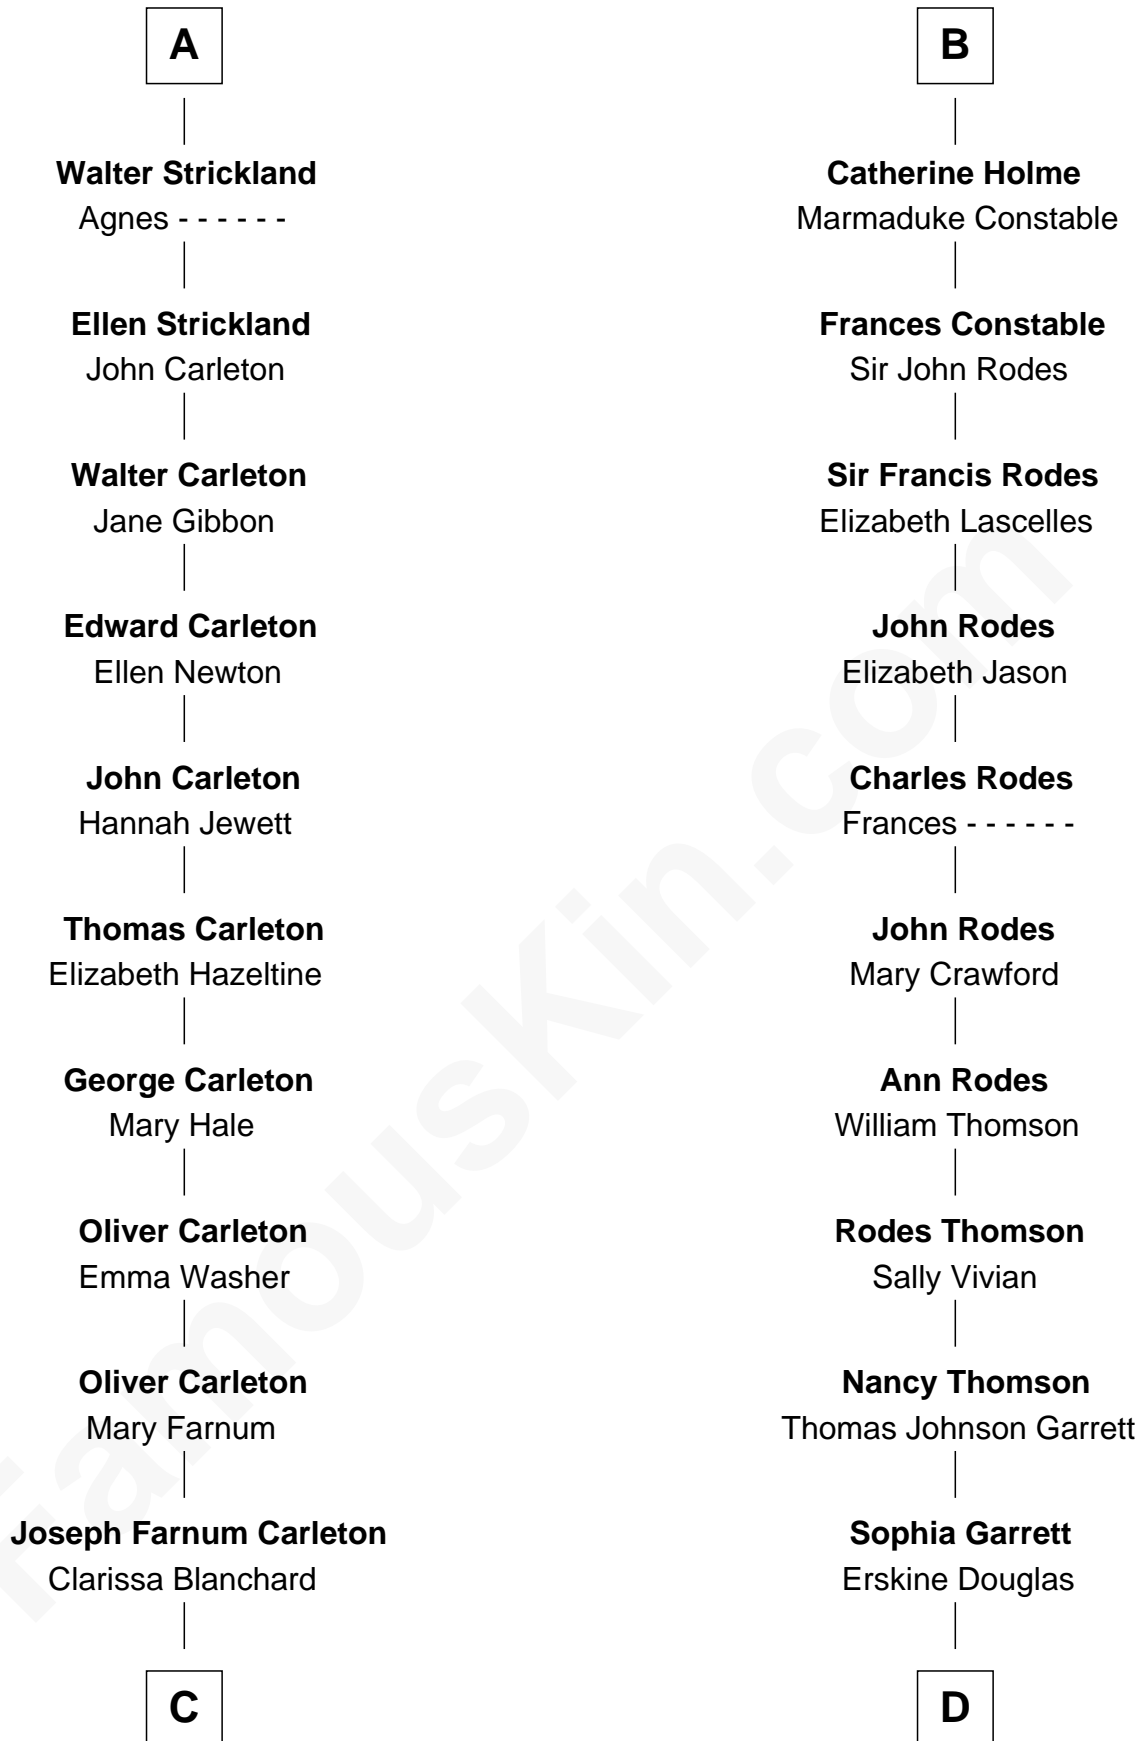

FamousKin.com
Relationship Chart of
Mickey Rourke
Movie Actor

19th cousin 2 times removed of
Melvyn Douglas
Movie Actor

C

Hiram Wilson Carleton
Charlotte M. Fellows

Joseph Clinton Carleton
Maud Alice Fitts

Hazel May Carleton
Leonard Ernest Cameron

Annette Elizabeth Cameron
Philip Andrew Rourke

Mickey Rourke
Movie Actor

D

Emma Jane Douglas
Col. George Taliaferro Shackelford

Lena Priscilla Shackelford
Edouard Gregory Hesselberg