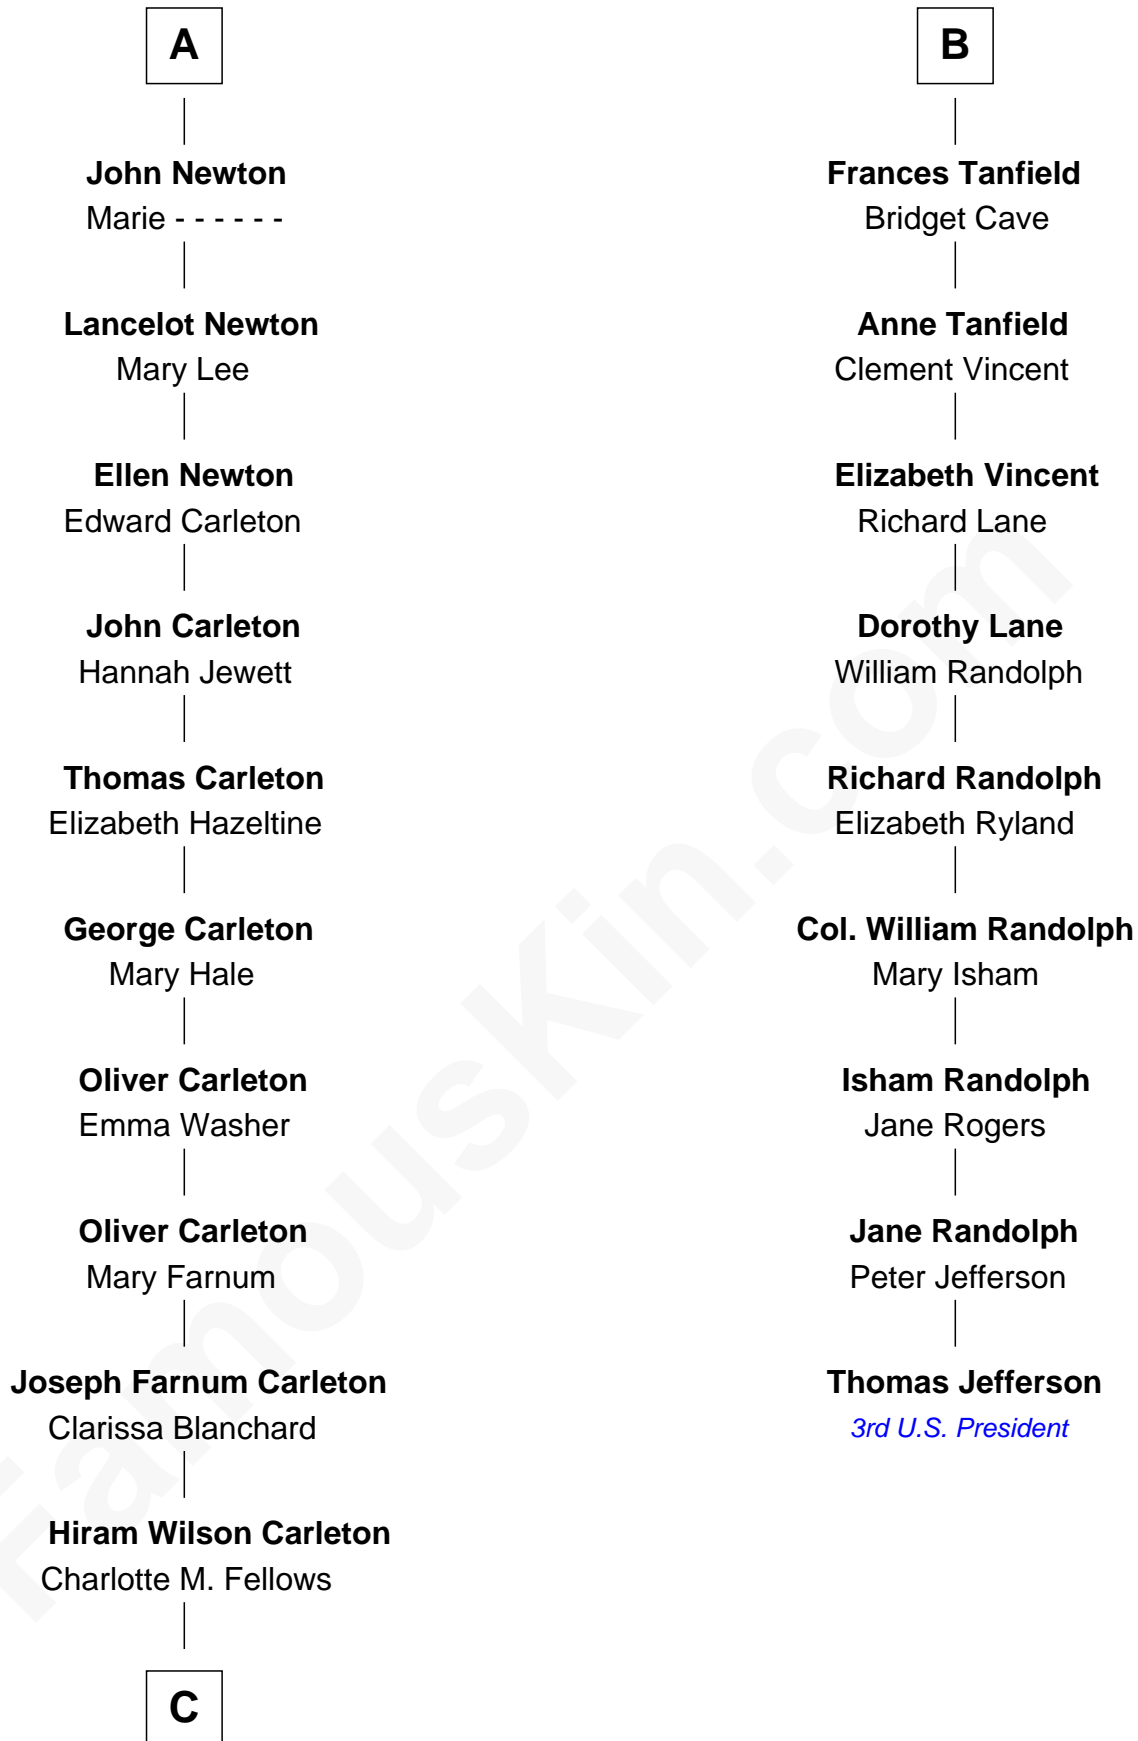

FamousKin.com
Relationship Chart of
Mickey Rourke
Movie Actor

15th cousin 5 times removed of

Thomas Jefferson

3rd U.S. President and Signer of the Declaration of Independence

Edmund Fitzalan
 Alice de Warenne

C

—
Joseph Clinton Carleton

Maud Alice Fitts

—
Hazel May Carleton

Leonard Ernest Cameron

—
Annette Elizabeth Cameron

Philip Andrew Rourke

—
Mickey Rourke