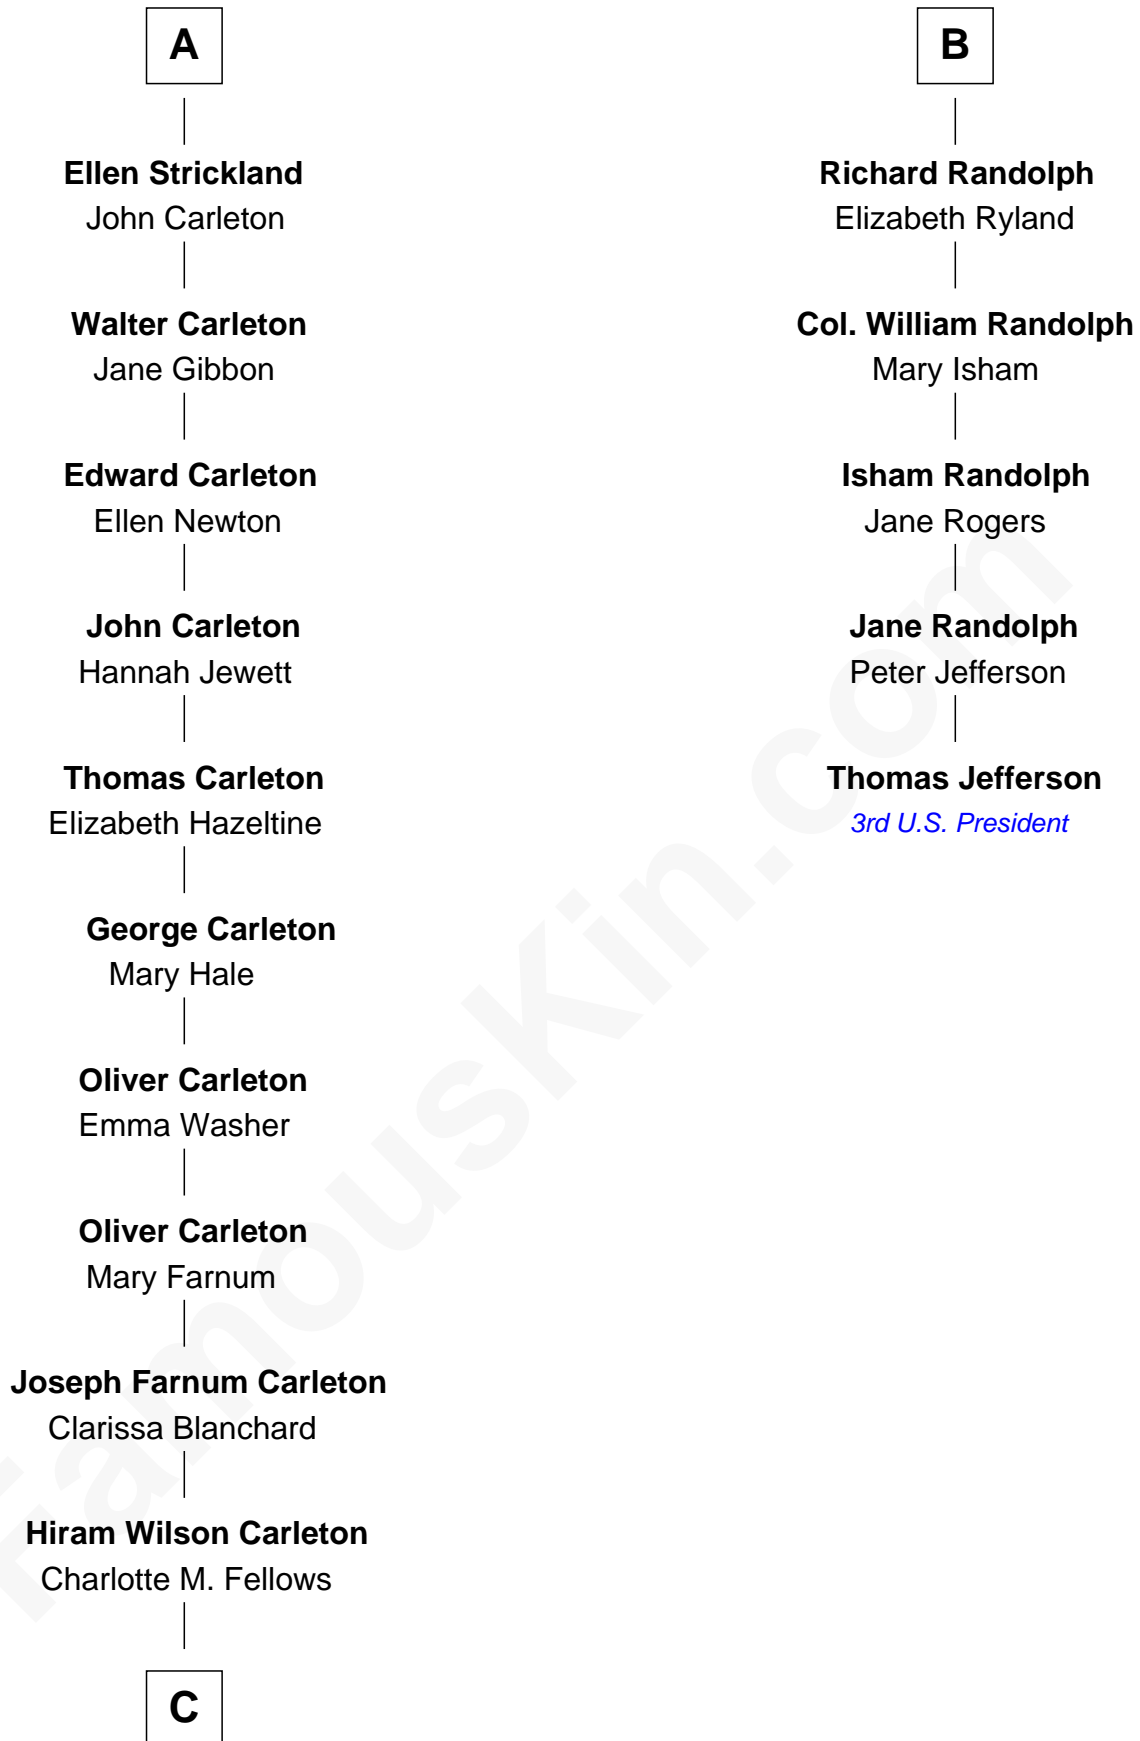

FamousKin.com
Relationship Chart of
Mickey Rourke
Movie Actor

11th cousin 9 times removed of

Thomas Jefferson

3rd U.S. President and Signer of the Declaration of Independence

C

—
Joseph Clinton Carleton

Maud Alice Fitts

—
Hazel May Carleton

Leonard Ernest Cameron

—
Annette Elizabeth Cameron

Philip Andrew Rourke

—
Mickey Rourke

Movie Actor