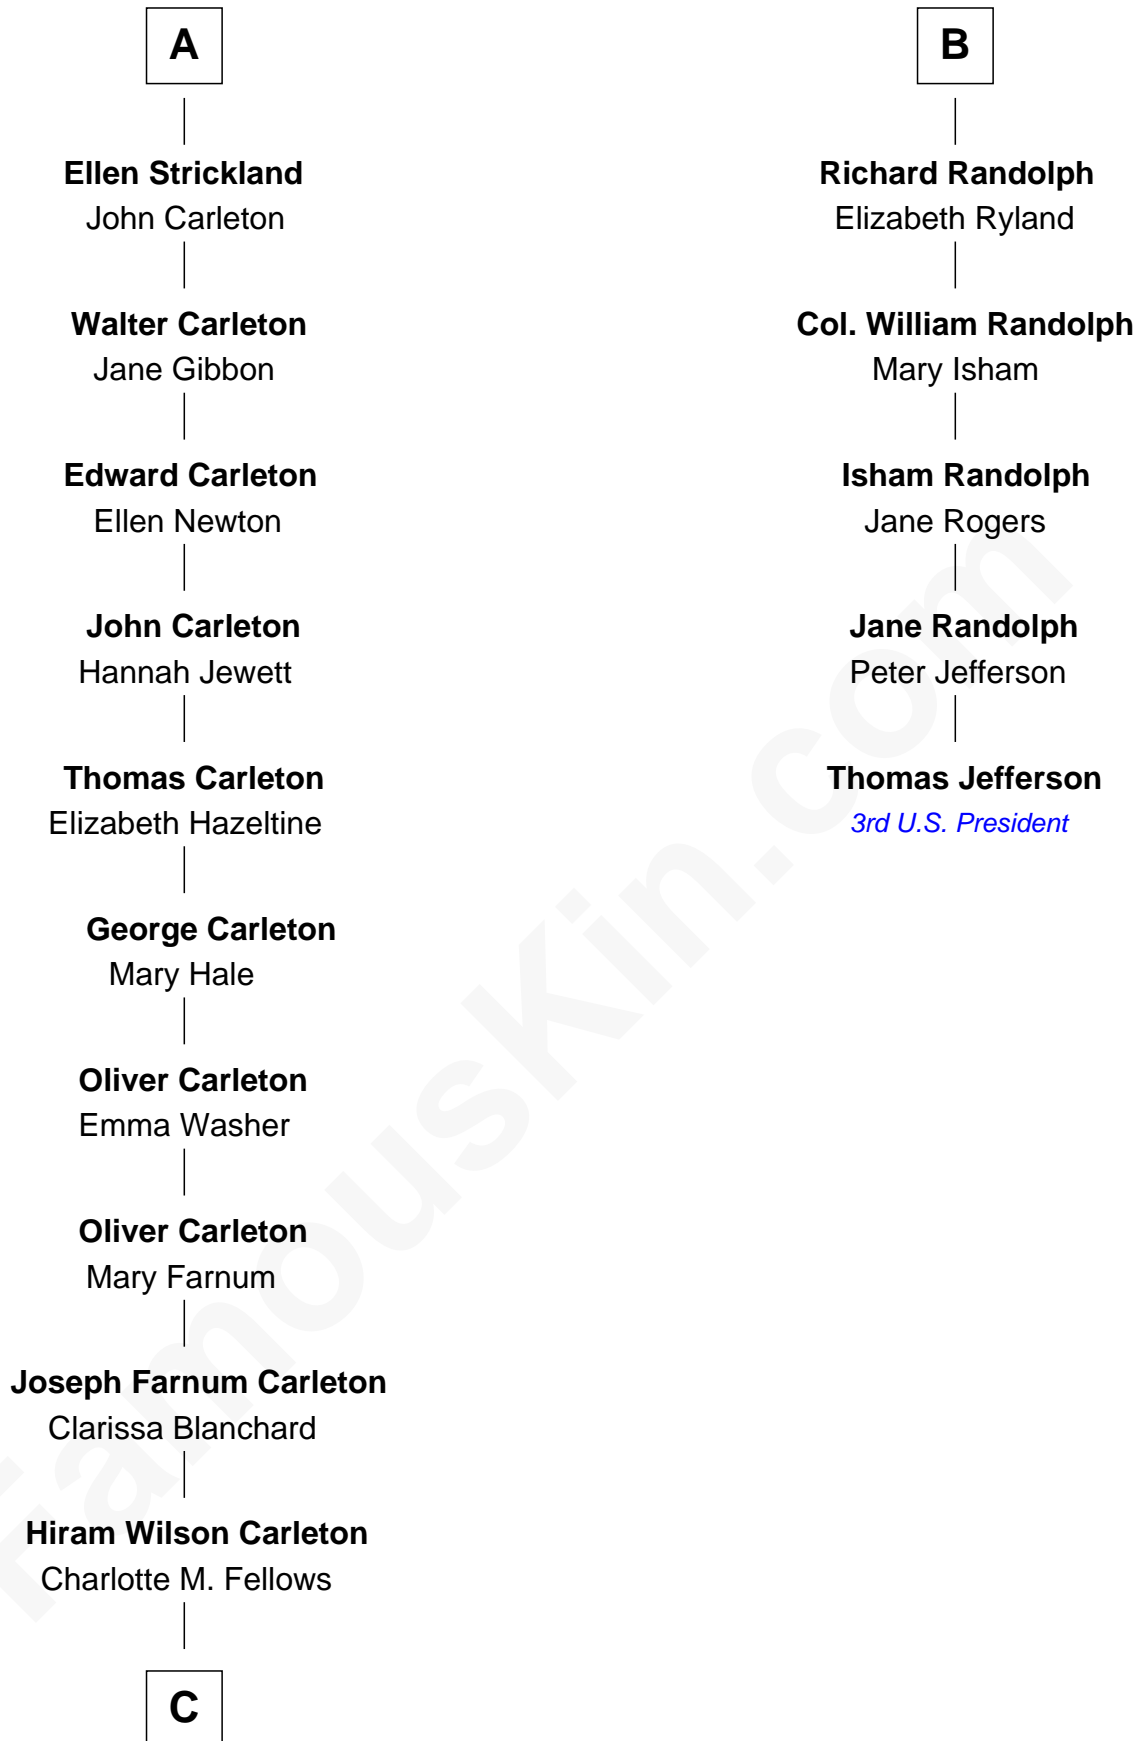

**FamousKin.com**  
**Relationship Chart of**  
**Mickey Rourke**  
*Movie Actor*

11th cousin 9 times removed of

**Thomas Jefferson**

*3rd U.S. President and Signer of the Declaration of Independence*

**C**

—  
**Joseph Clinton Carleton**

Maud Alice Fitts

—  
**Hazel May Carleton**

Leonard Ernest Cameron

—  
**Annette Elizabeth Cameron**

Philip Andrew Rourke

—  
**Mickey Rourke**

*Movie Actor*