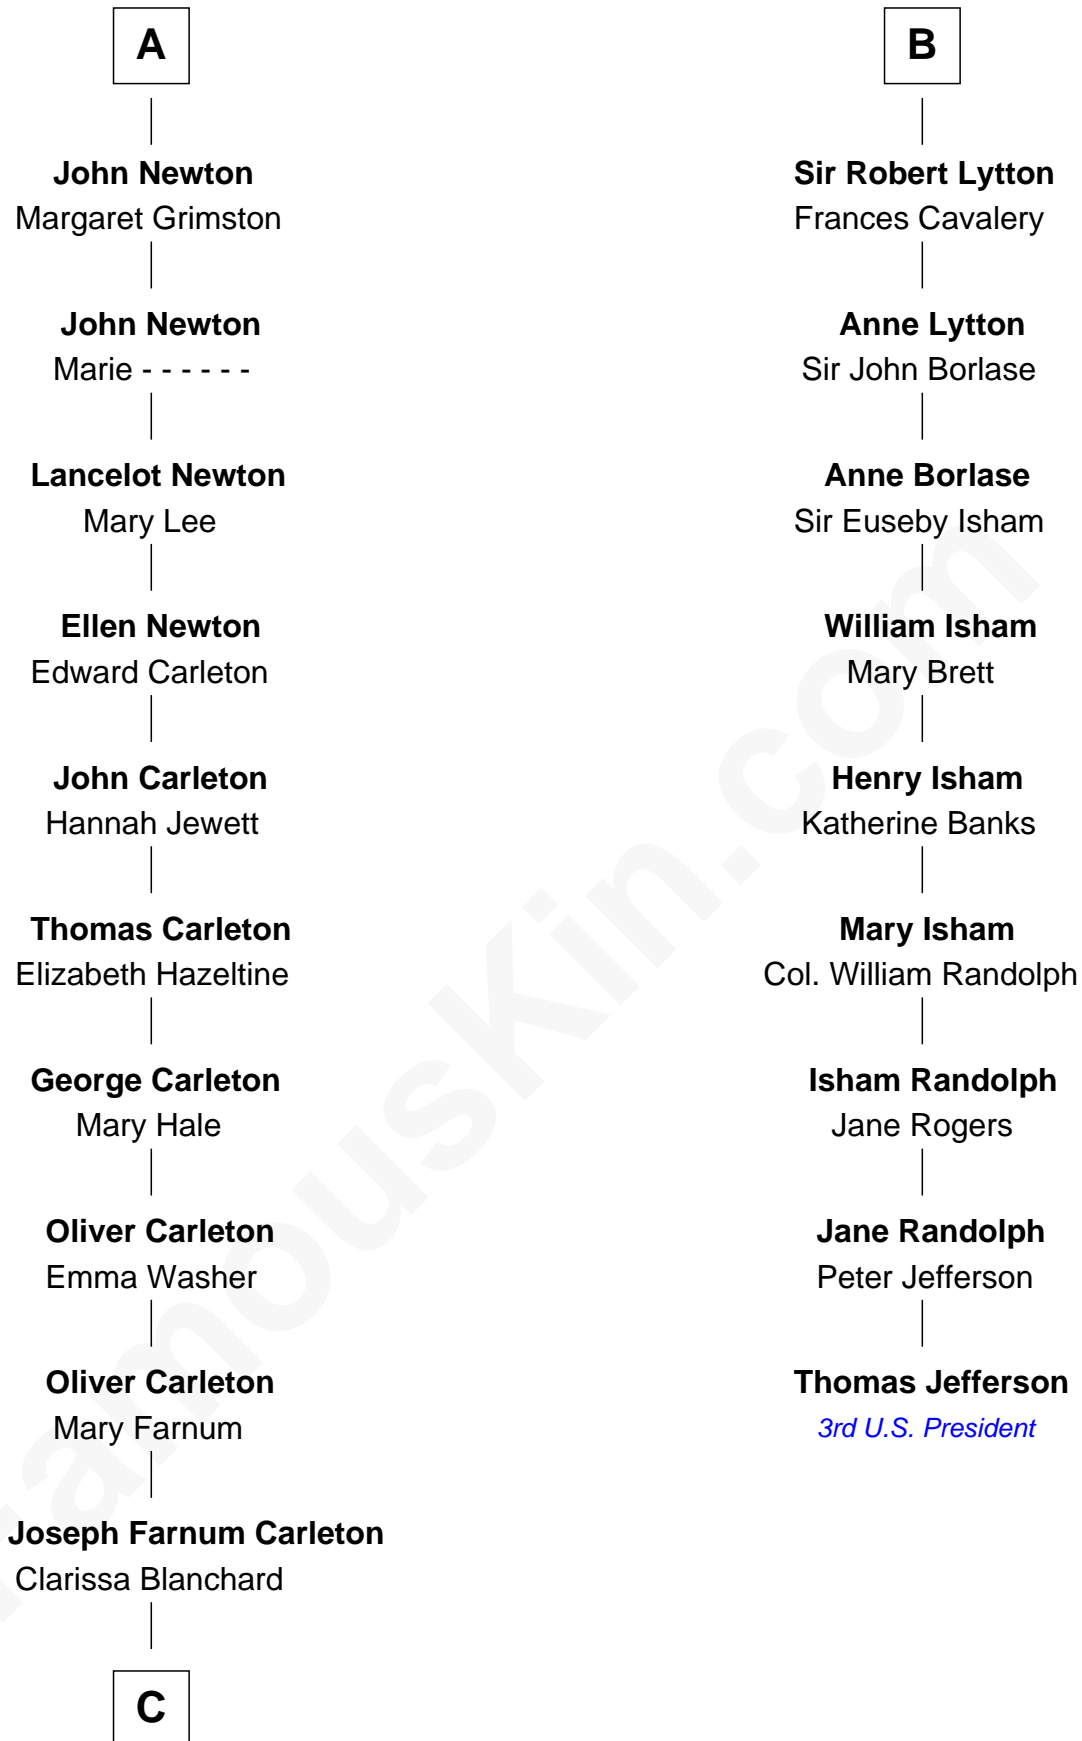

**FamousKin.com**  
**Relationship Chart of**  
**Mickey Rourke**  
*Movie Actor*

15th cousin 6 times removed of

**Thomas Jefferson**

*3rd U.S. President and Signer of the Declaration of Independence*

**Sir Geoffrey le Scrope**

Ivetta de Ros

**C**

—  
**Hiram Wilson Carleton**

Charlotte M. Fellows

—  
**Joseph Clinton Carleton**

Maud Alice Fitts

—  
**Hazel May Carleton**

Leonard Ernest Cameron

—  
**Annette Elizabeth Cameron**

Philip Andrew Rourke

—  
**Mickey Rourke**

*Movie Actor*