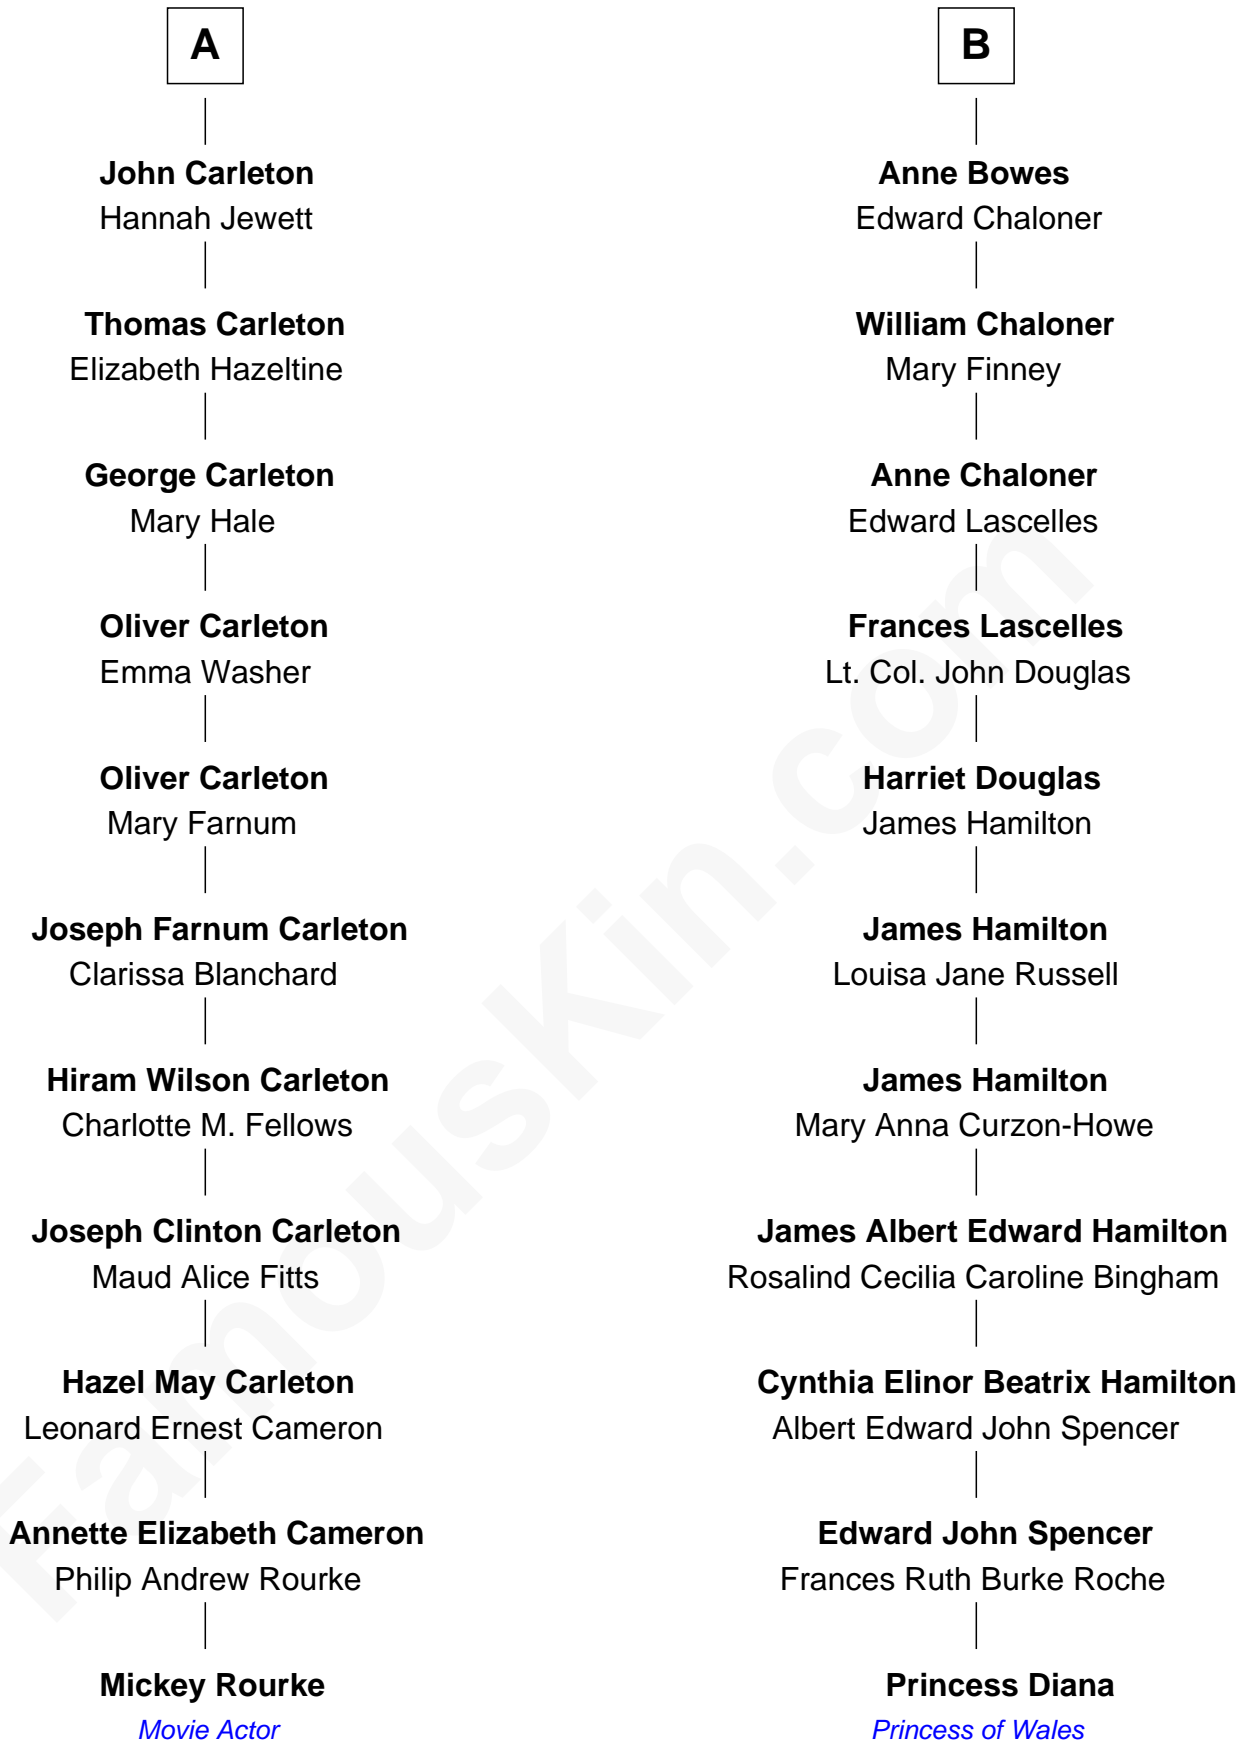

# FamousKin.com Relationship Chart of

**Mickey Rourke**

*Movie Actor*

17th cousin of

**Princess Diana**

*Princess of Wales*

**Sir William FitzHugh**

Margery Willoughby

**Lora FitzHugh**  
Sir John Constable

**Isabel Constable**  
Stephen de Thorpe

**Margaret Thorpe**  
John Newton

**John Newton**  
Margaret Grimston

**John Newton**  
Marie - - - - -

**Lancelot Newton**  
Mary Lee

**Ellen Newton**  
Edward Carleton

**A**

**Maud FitzHugh**  
Sir William Bowes

**Sir Ralph Bowes**  
Margery Conyers

**Richard Bowes**  
Elizabeth Aske

**Sir George Bowes**  
Jane Talbot

**Thomas Bowes**  
Anne Warcop

**Thomas Bowes**  
Anne Maxton

**Sir William Bowes**  
Elizabeth Blakiston

**B**

Mickey Rourke photo by [Anton Belickiy](#) (CC BY 2.0)