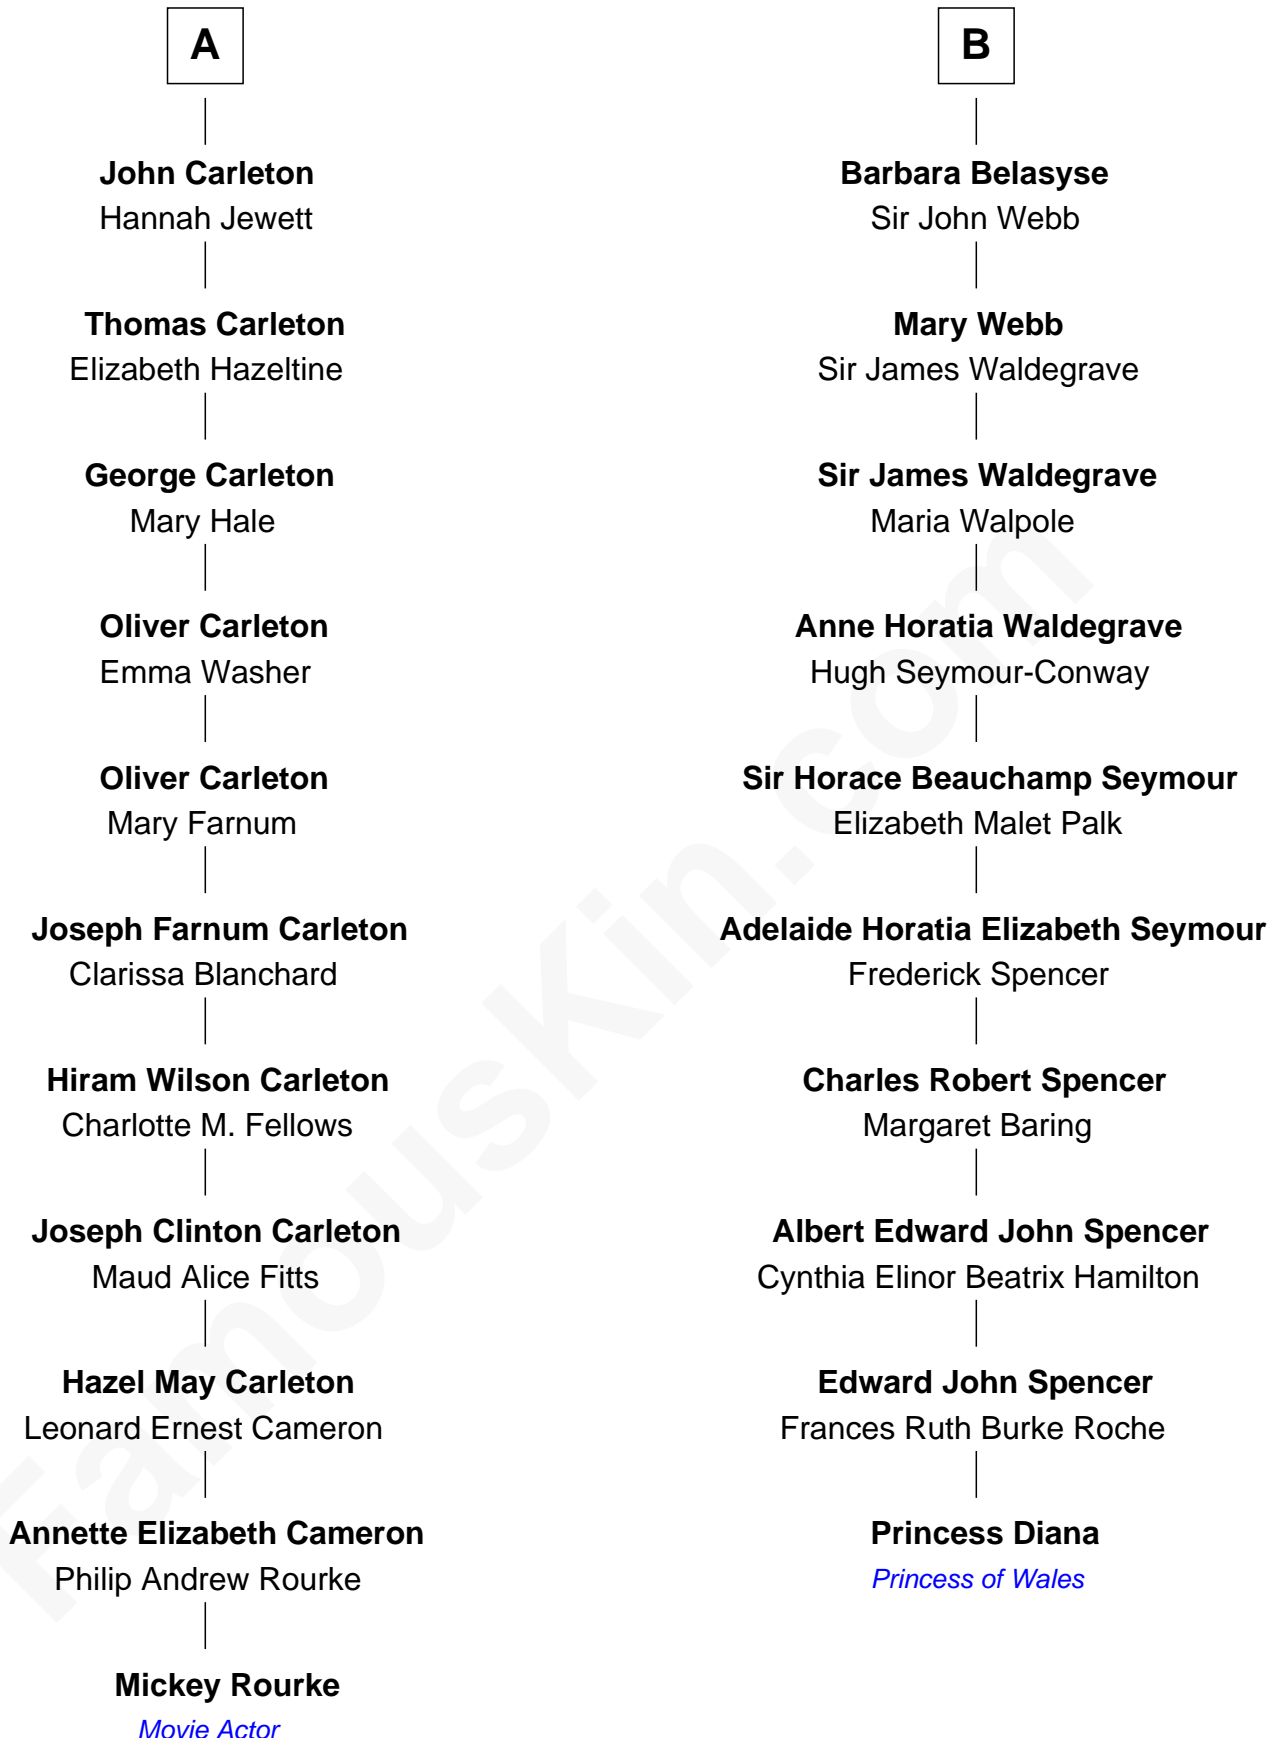

FamousKin.com Relationship Chart of

Mickey Rourke

Movie Actor

16th cousin 1 time removed of

Princess Diana

Princess of Wales

Sir William Gascoigne

Jane de Neville

Margaret Gascoigne

Sir Christopher Ward

Anne Ward

Sir Ralph Neville

Katherine Neville

Sir Walter Strickland

Walter Strickland

Agnes - - - - -

Ellen Strickland

John Carleton

Walter Carleton

Jane Gibbon

Edward Carleton

Ellen Newton

A

Sir William Gascoigne

Ursula Fairfax

Sir Thomas Belasyse

Barbara Cholmley

John Belasyse

Lady Anne Paulet

B

Mickey Rourke photo by [Anton Belickiy](#) (CC BY 2.0)