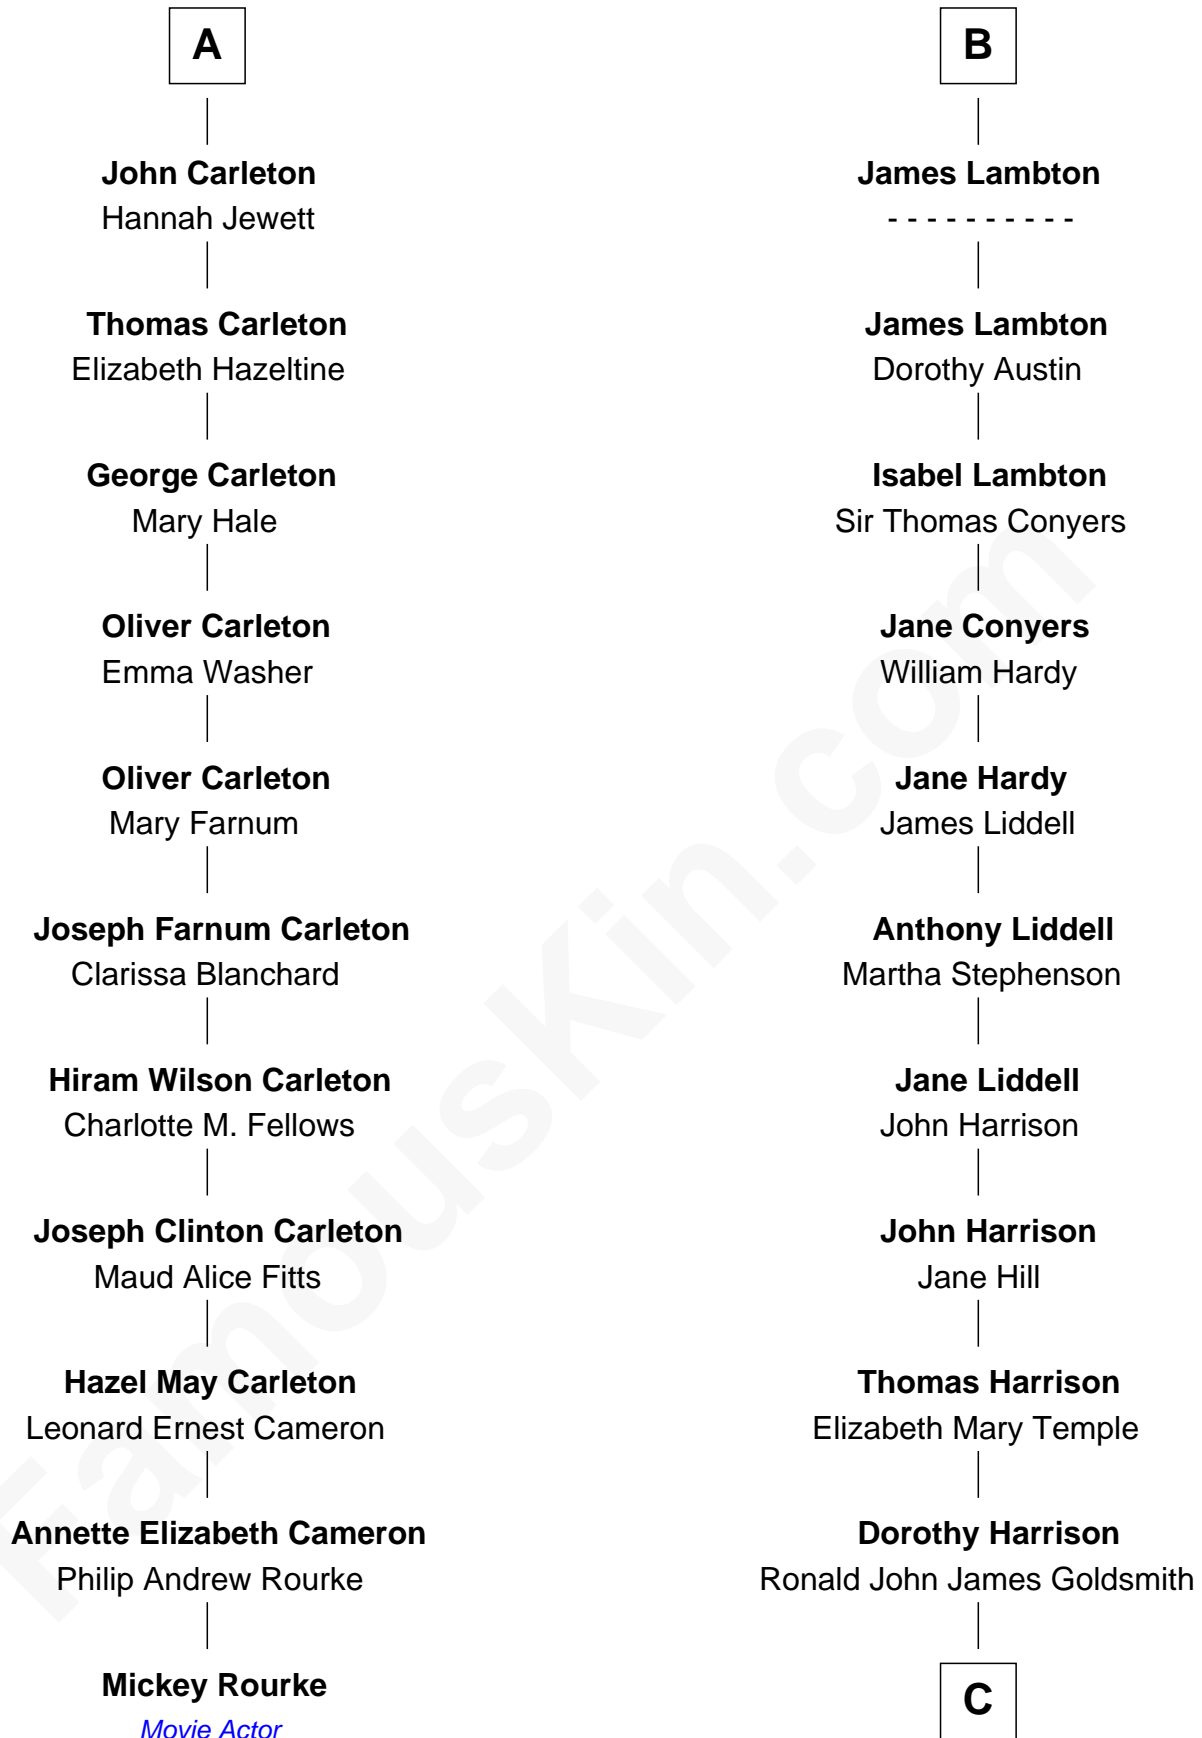

FamousKin.com
Relationship Chart of
Mickey Rourke
Movie Actor

17th cousin 1 time removed of
Catherine Middleton
Princess of Wales

C

Carole Elizabeth Goldsmith

Michael Francis Middleton

Catherine Middleton

Princess of Wales