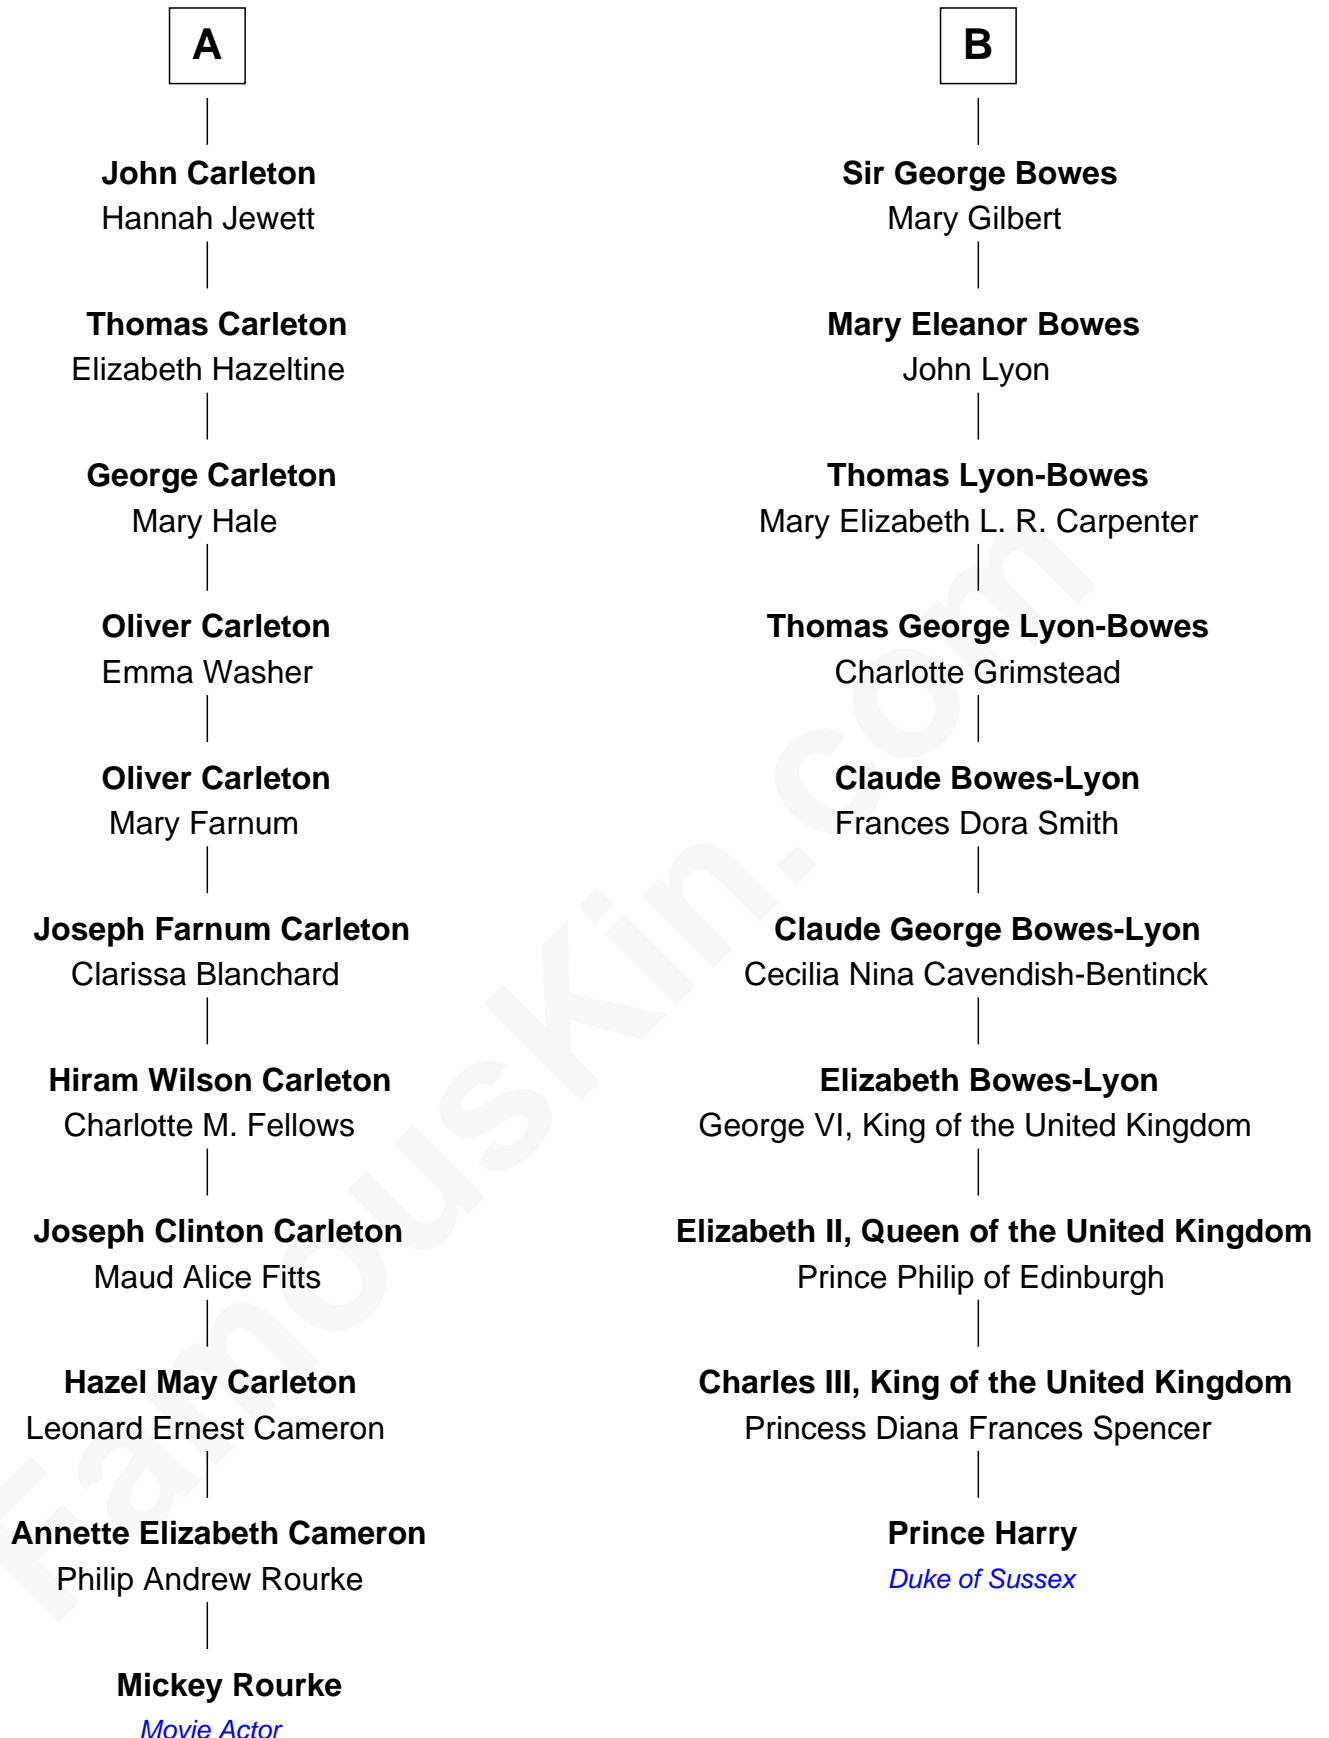

Mickey Rourke photo by [Anton Belickiy](#) (CC BY 2.0)