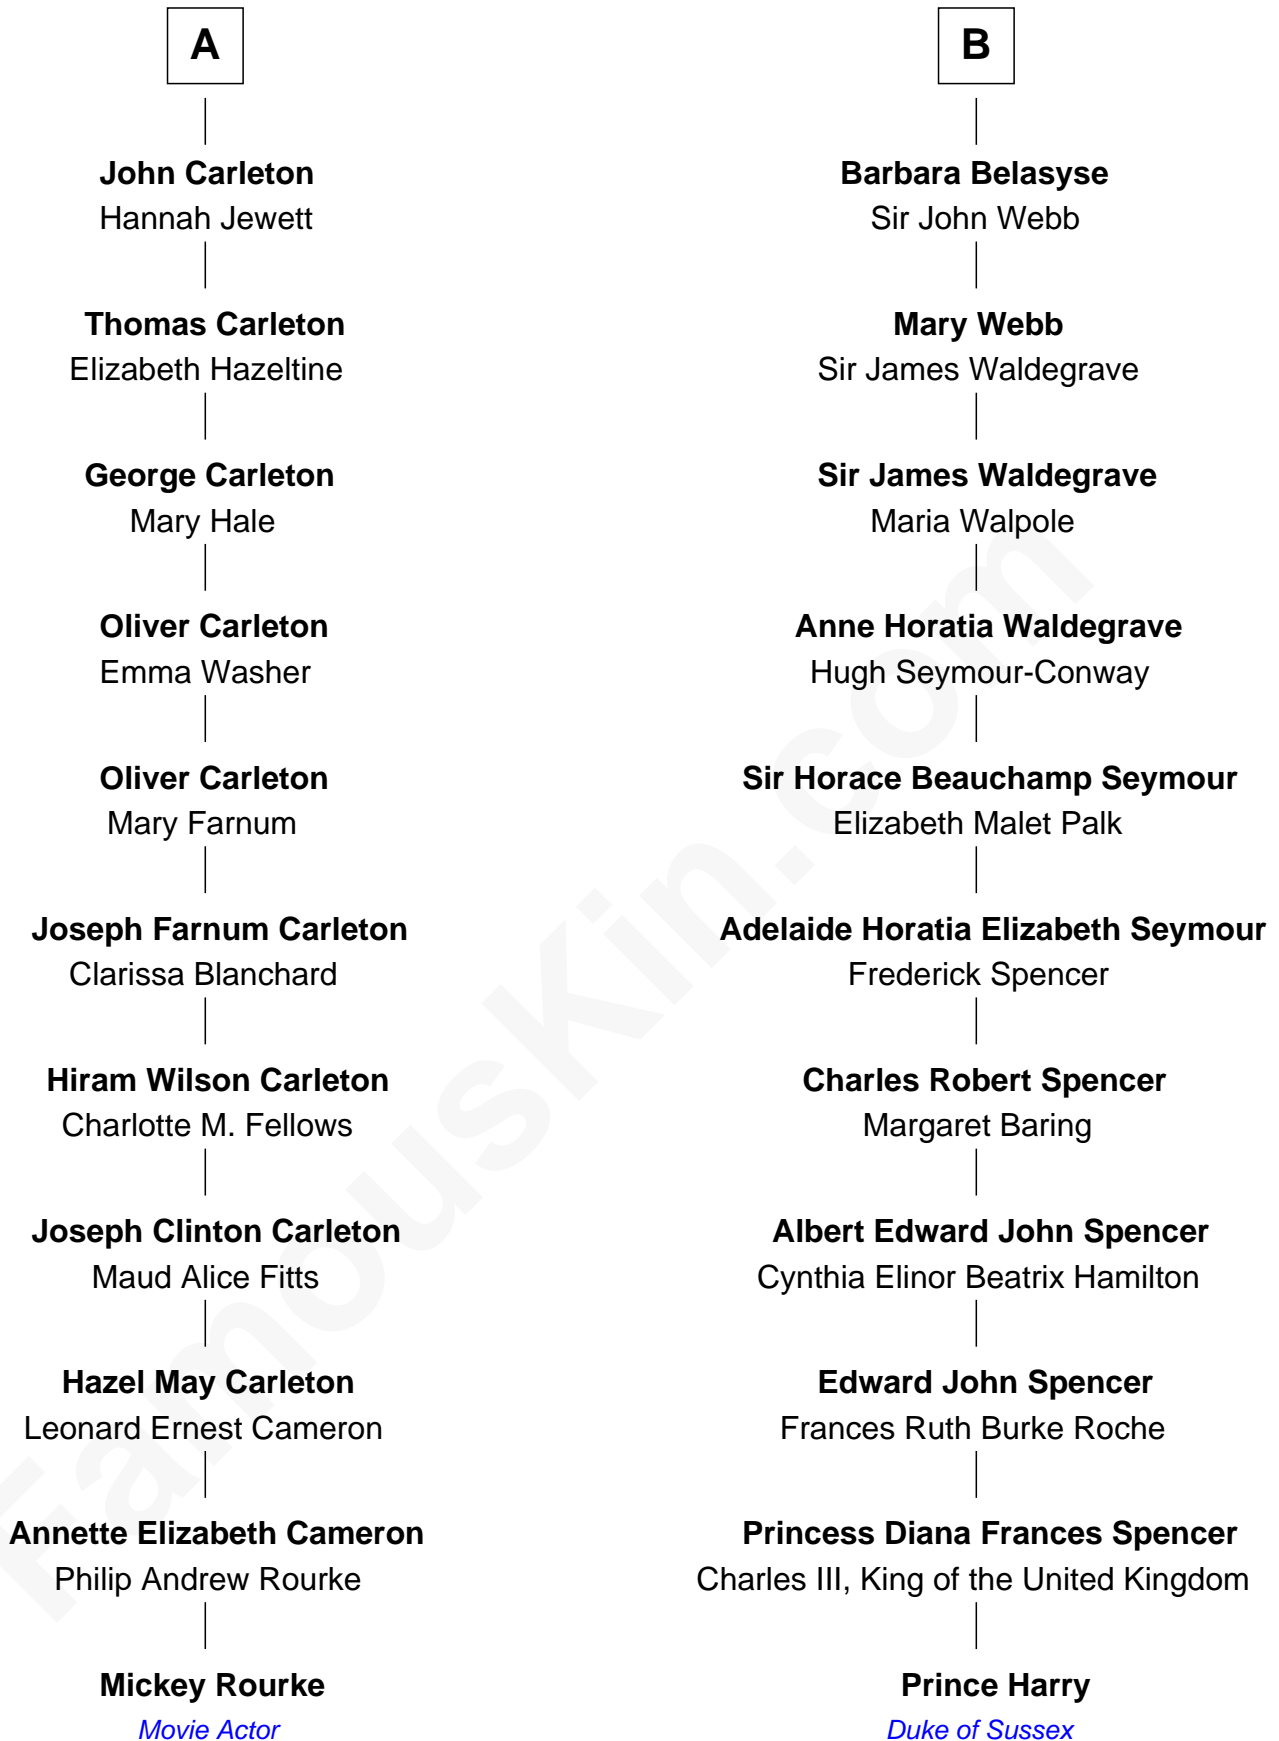

# FamousKin.com Relationship Chart of

**Mickey Rourke**

*Movie Actor*

17th cousin of

**Prince Harry**

*Duke of Sussex*

**Sir William Gascoigne**

Jane de Neville

**Margaret Gascoigne**

Sir Christopher Ward

**Anne Ward**

Sir Ralph Neville

**Katherine Neville**

Sir Walter Strickland

**Walter Strickland**

Agnes - - - - -

**Ellen Strickland**

John Carleton

**Walter Carleton**

Jane Gibbon

**Edward Carleton**

Ellen Newton

**A**

**Sir William Gascoigne**

Ursula Fairfax

**Sir Thomas Belasyse**

Barbara Cholmley

**John Belasyse**

Lady Anne Paulet

**B**

Mickey Rourke photo by [Anton Belickiy](#) (CC BY 2.0)