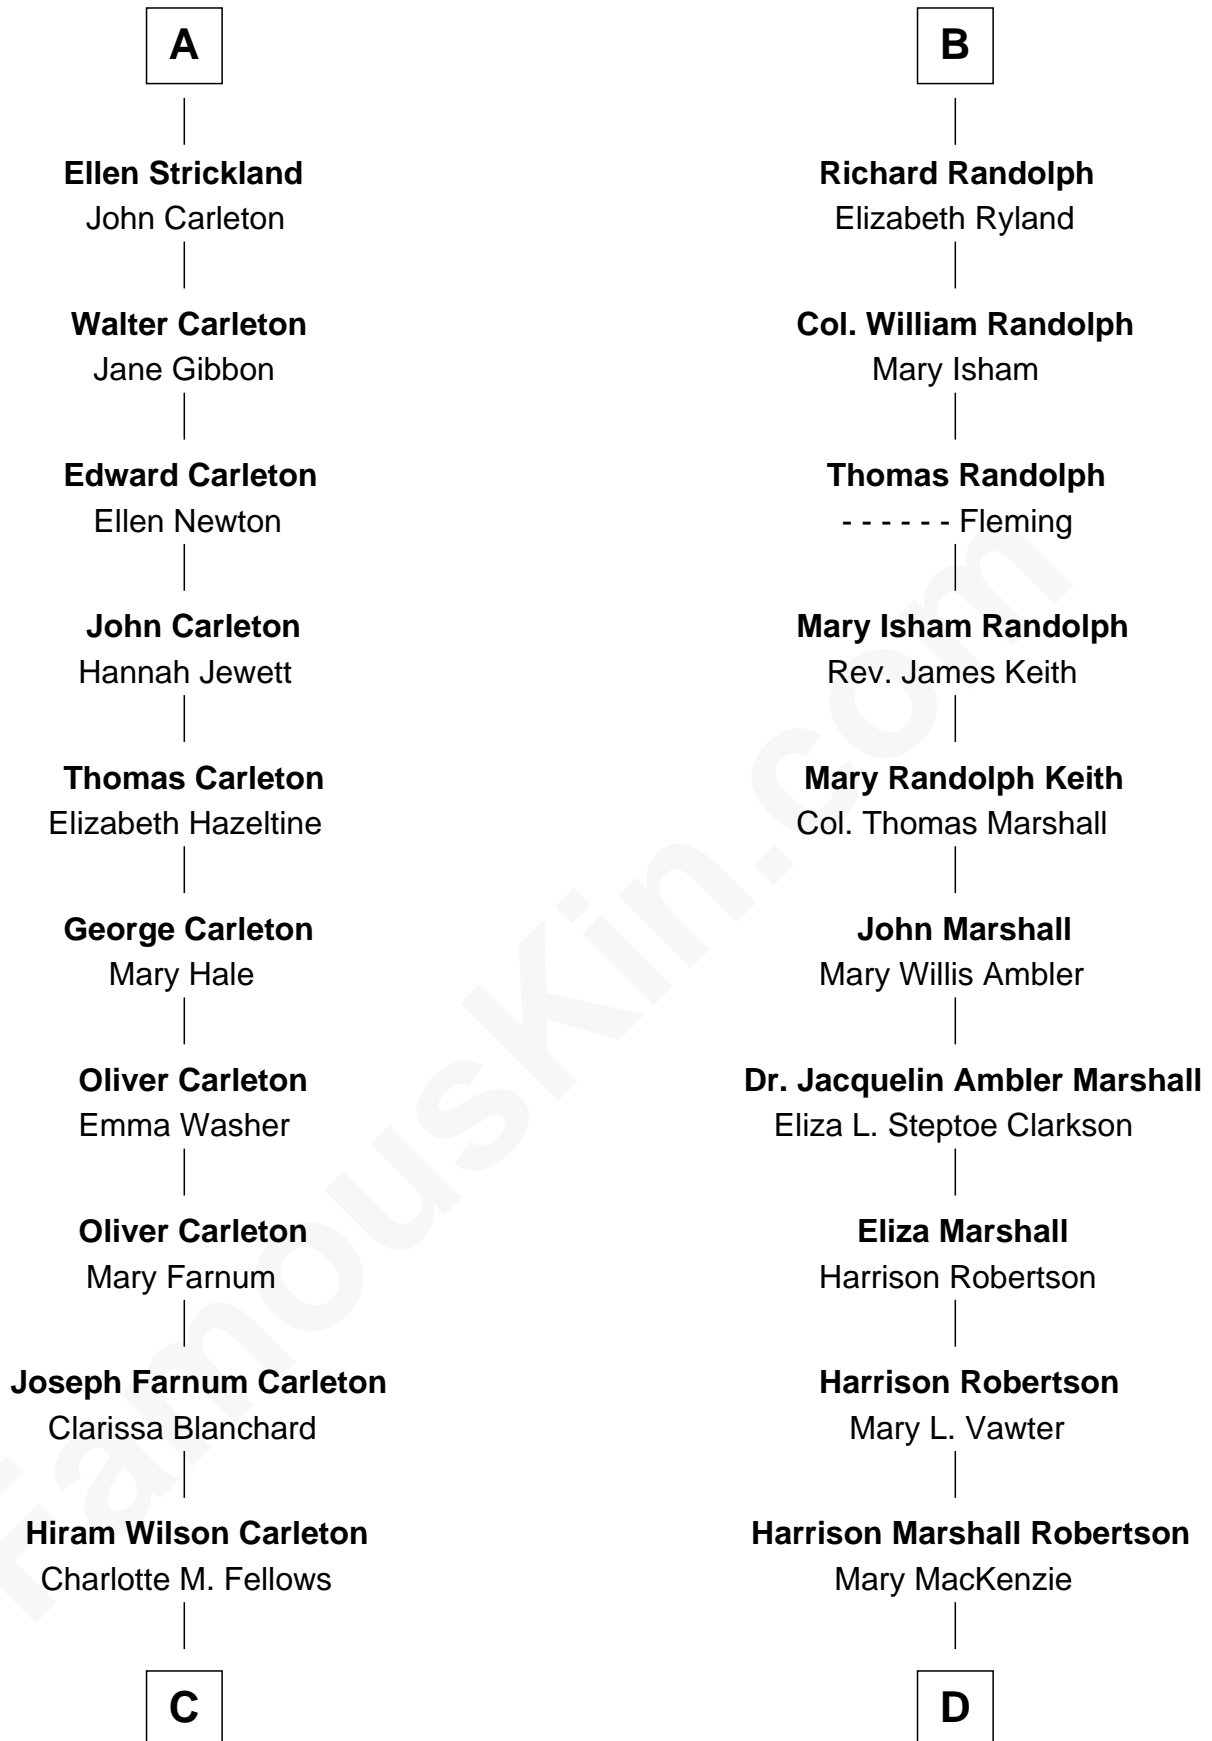

FamousKin.com
Relationship Chart of
Mickey Rourke
Movie Actor

18th cousin 2 times removed of
Mary Chapin Carpenter
Singer and Songwriter

FamousKin.com