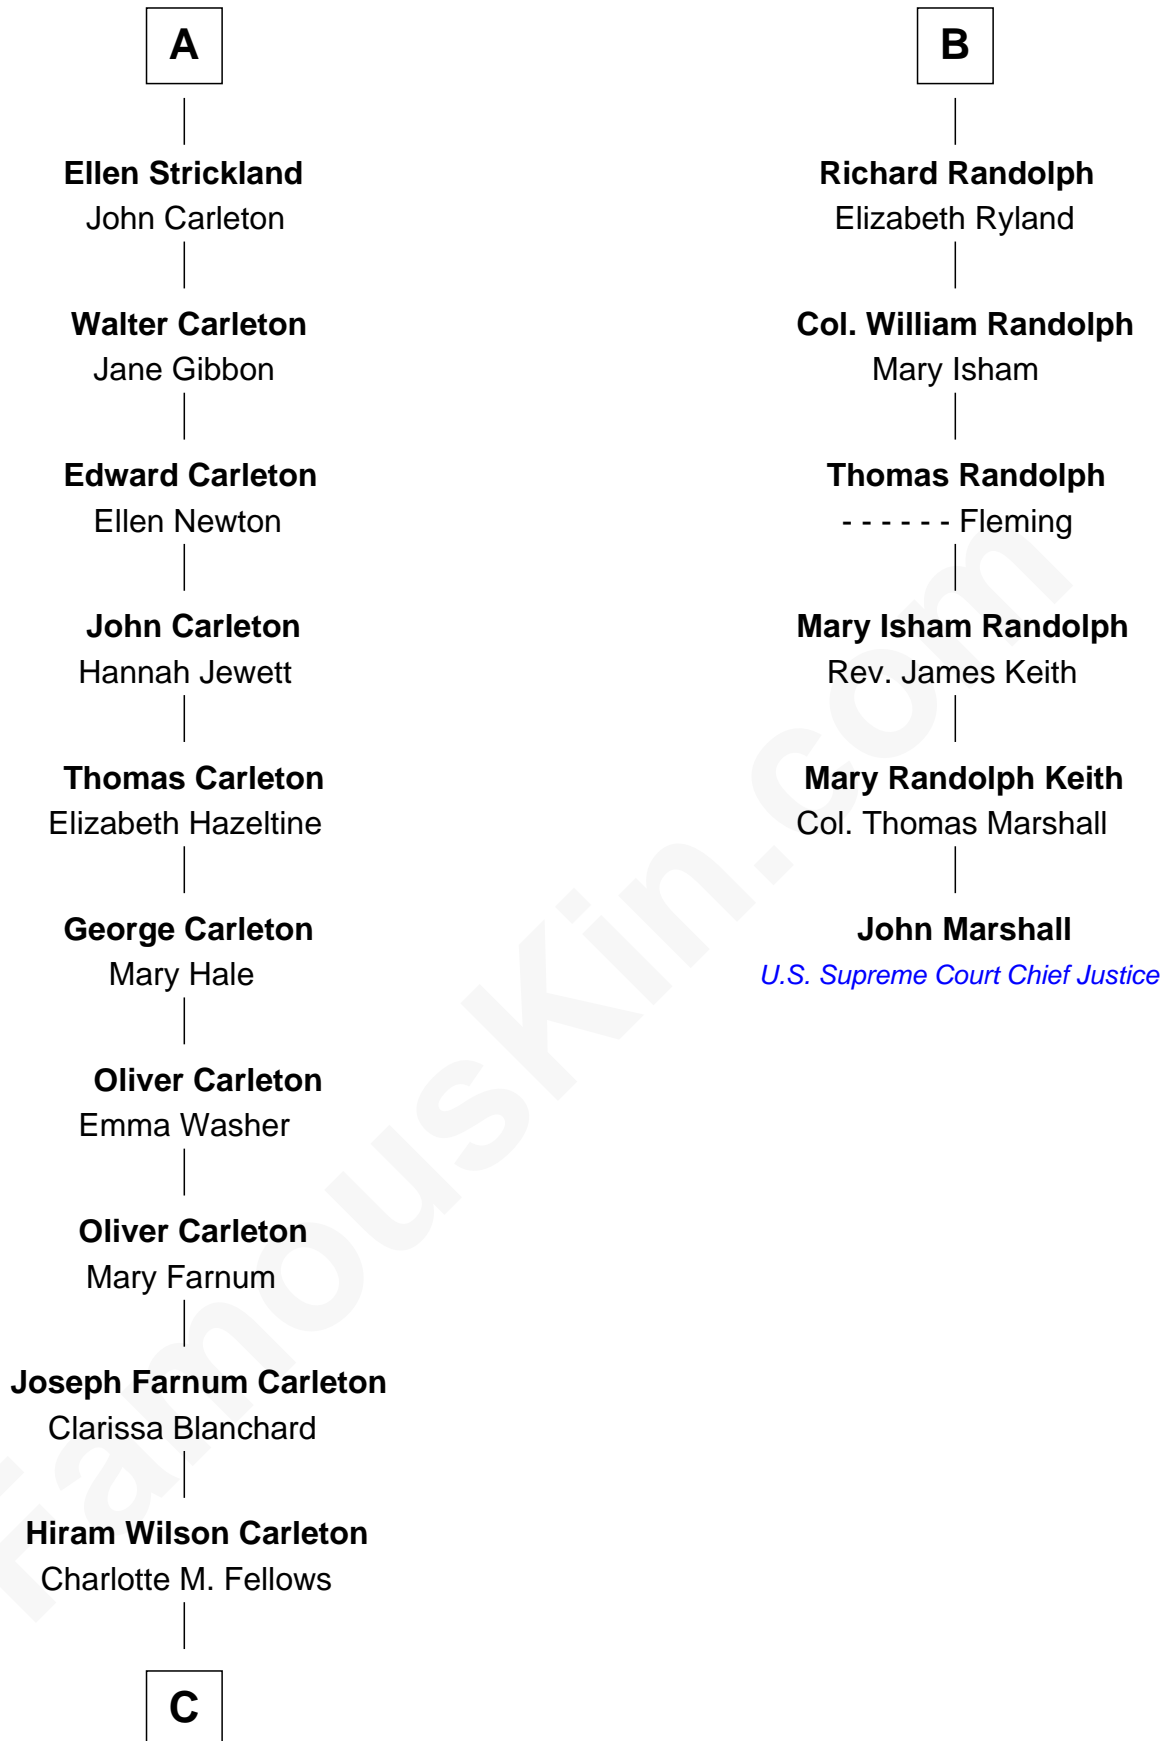

**FamousKin.com**  
**Relationship Chart of**  
**Mickey Rourke**  
*Movie Actor*

**12th cousin 8 times removed of**

**John Marshall**  
*4th Chief Justice of the U.S. Supreme Court*

**C**

—  
**Joseph Clinton Carleton**

Maud Alice Fitts

—  
**Hazel May Carleton**

Leonard Ernest Cameron

—  
**Annette Elizabeth Cameron**

Philip Andrew Rourke

—  
**Mickey Rourke**

*Movie Actor*