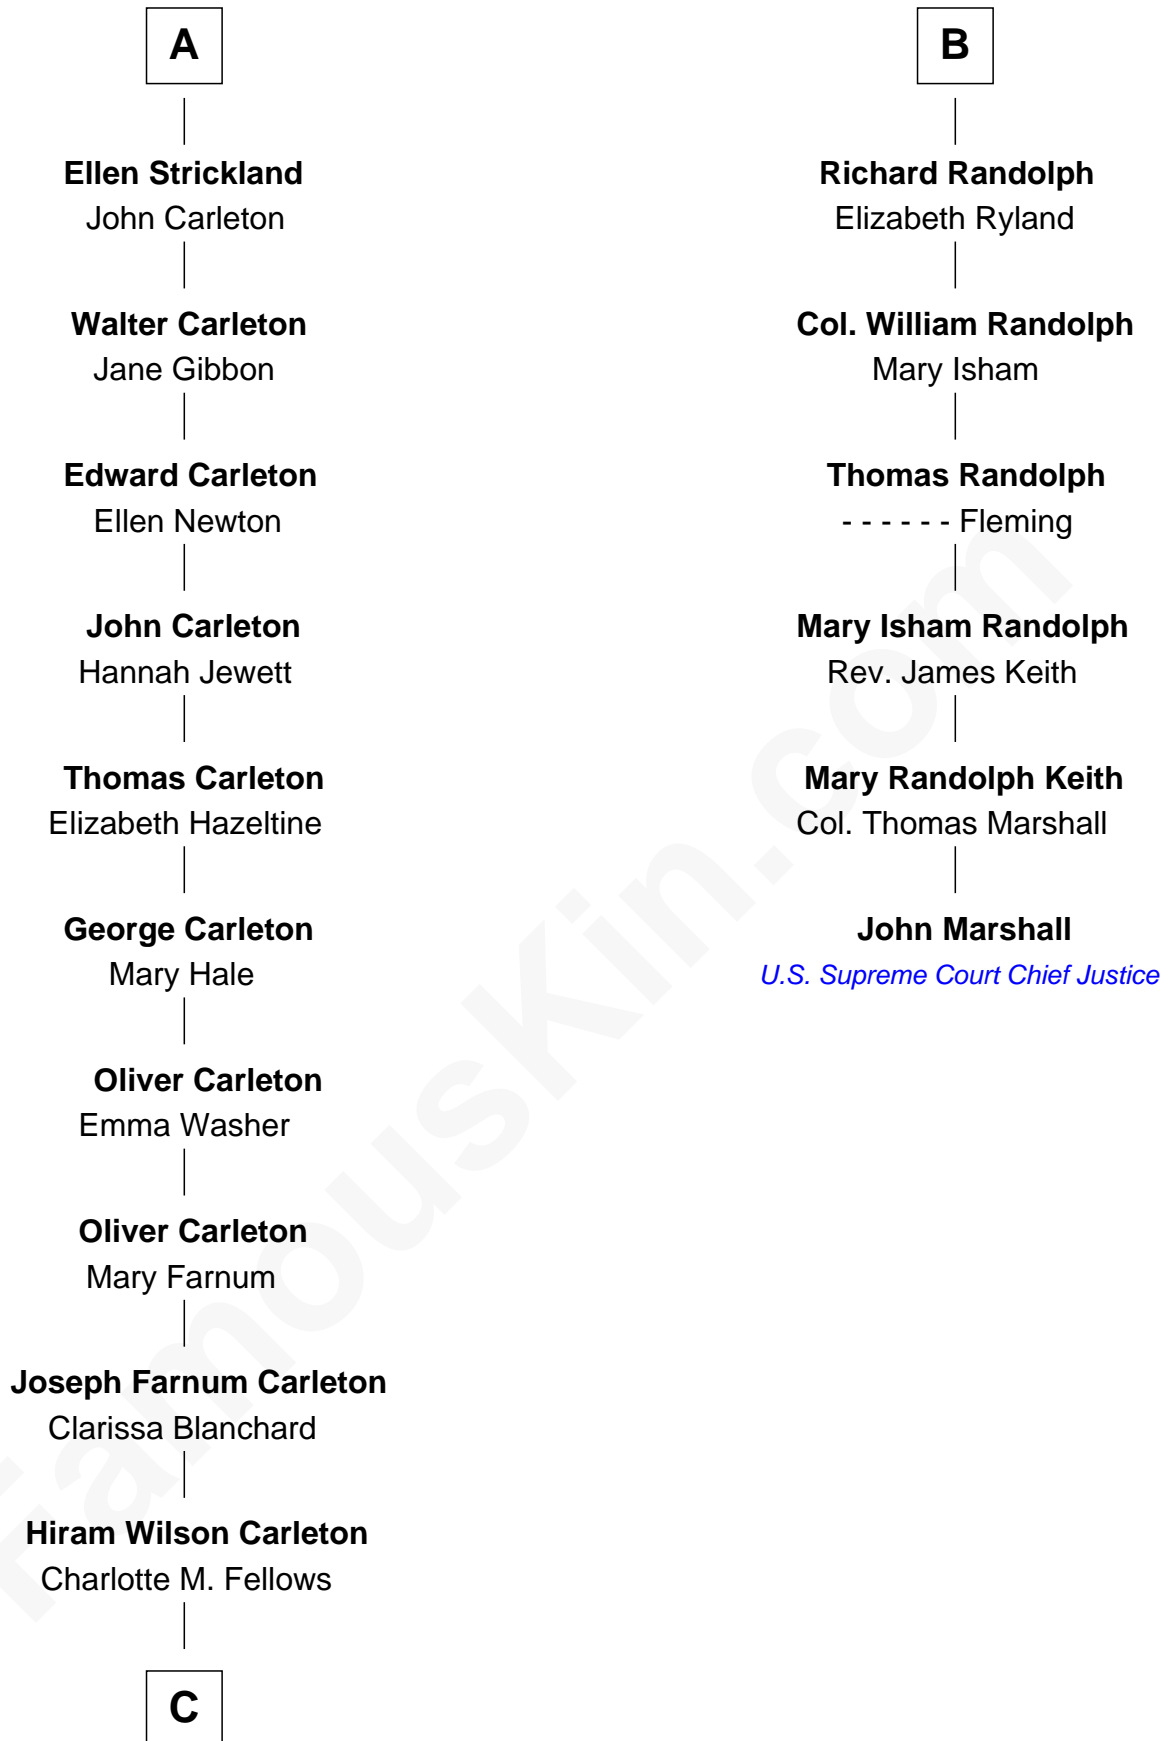

FamousKin.com
Relationship Chart of
Mickey Rourke
Movie Actor

12th cousin 8 times removed of

John Marshall
4th Chief Justice of the U.S. Supreme Court

C

—
Joseph Clinton Carleton

Maud Alice Fitts

—
Hazel May Carleton

Leonard Ernest Cameron

—
Annette Elizabeth Cameron

Philip Andrew Rourke

—
Mickey Rourke

Movie Actor