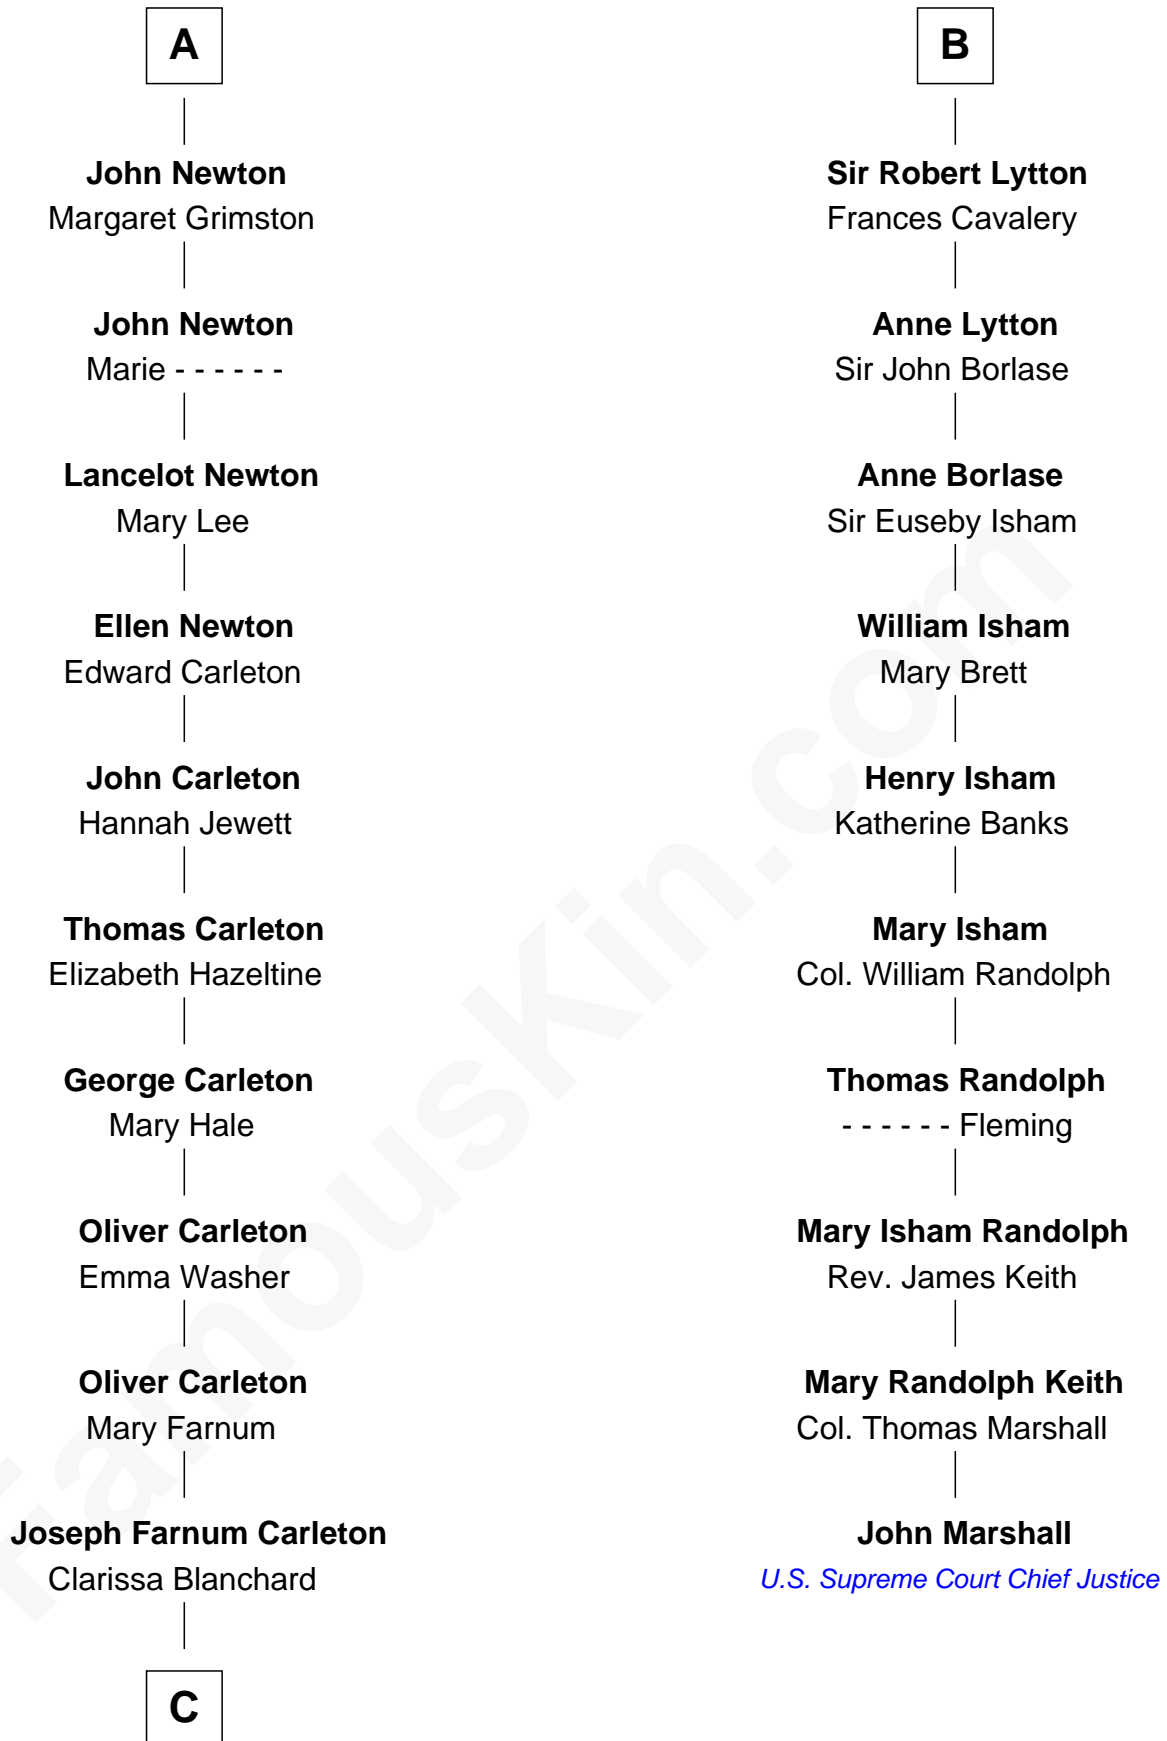

**FamousKin.com**  
**Relationship Chart of**  
**Mickey Rourke**  
*Movie Actor*

**16th cousin 5 times removed of**  
**John Marshall**  
*4th Chief Justice of the U.S. Supreme Court*

**C**

—  
**Hiram Wilson Carleton**

Charlotte M. Fellows

—  
**Joseph Clinton Carleton**

Maud Alice Fitts

—  
**Hazel May Carleton**

Leonard Ernest Cameron

—  
**Annette Elizabeth Cameron**

Philip Andrew Rourke

—  
**Mickey Rourke**