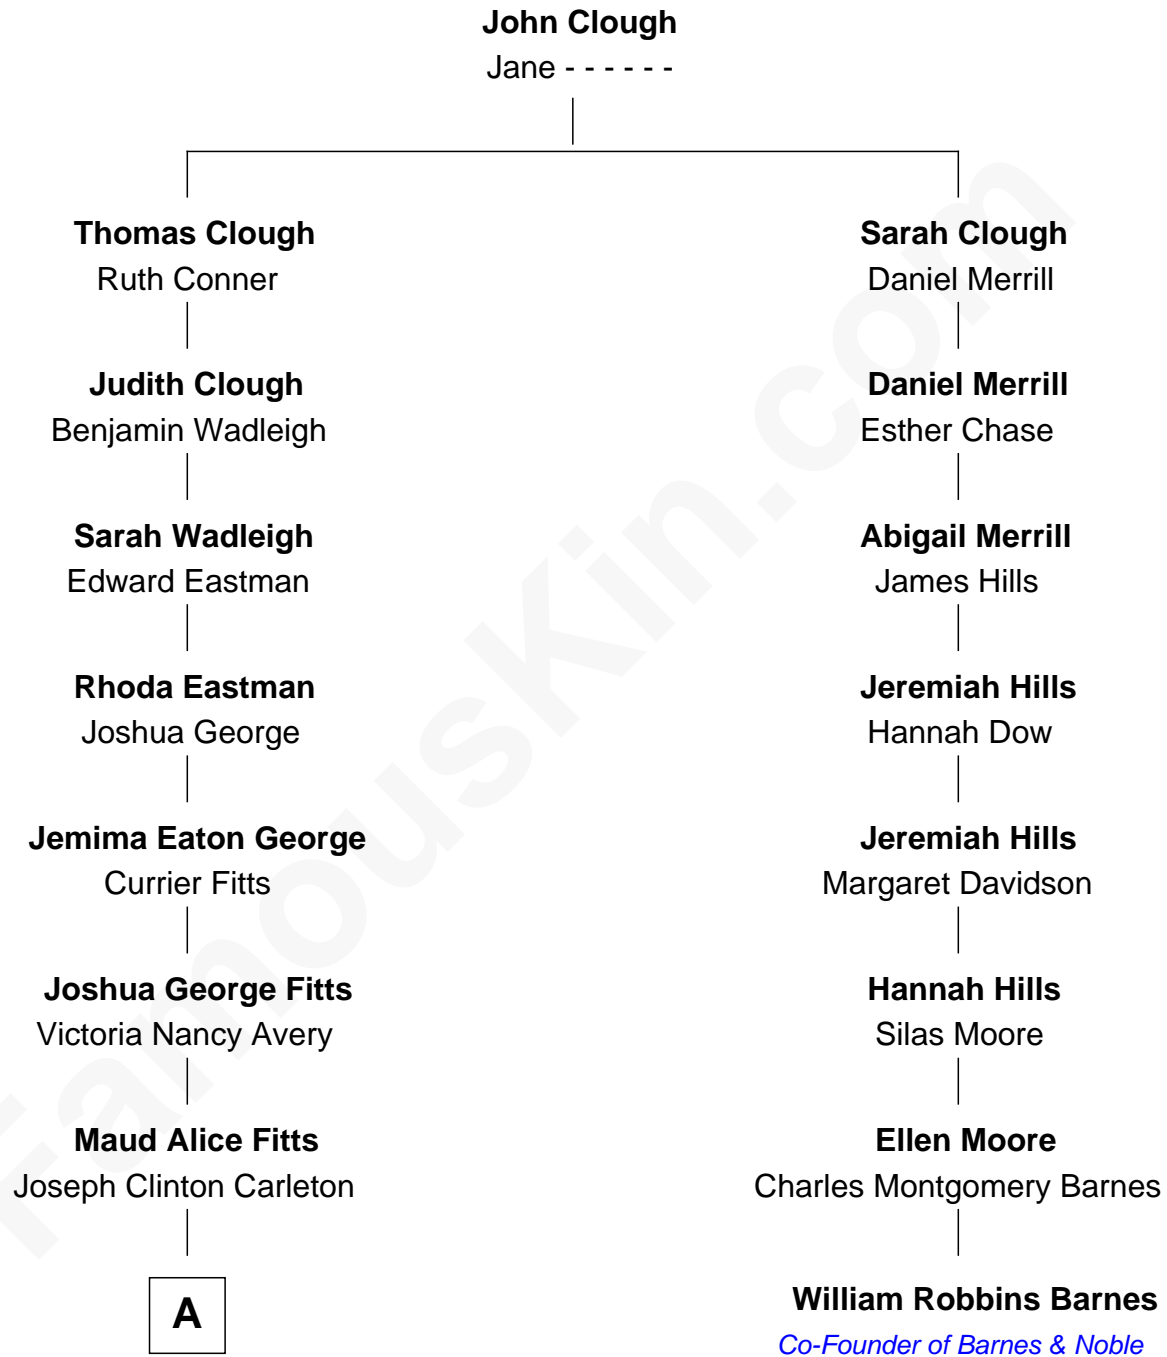

FamousKin.com
Relationship Chart of
Mickey Rourke
Movie Actor

7th cousin 2 times removed of
William Robbins Barnes
Co-Founder of Barnes & Noble

A

—
Hazel May Carleton
Leonard Ernest Cameron

—
Annette Elizabeth Cameron
Philip Andrew Rourke

—
Mickey Rourke
Movie Actor