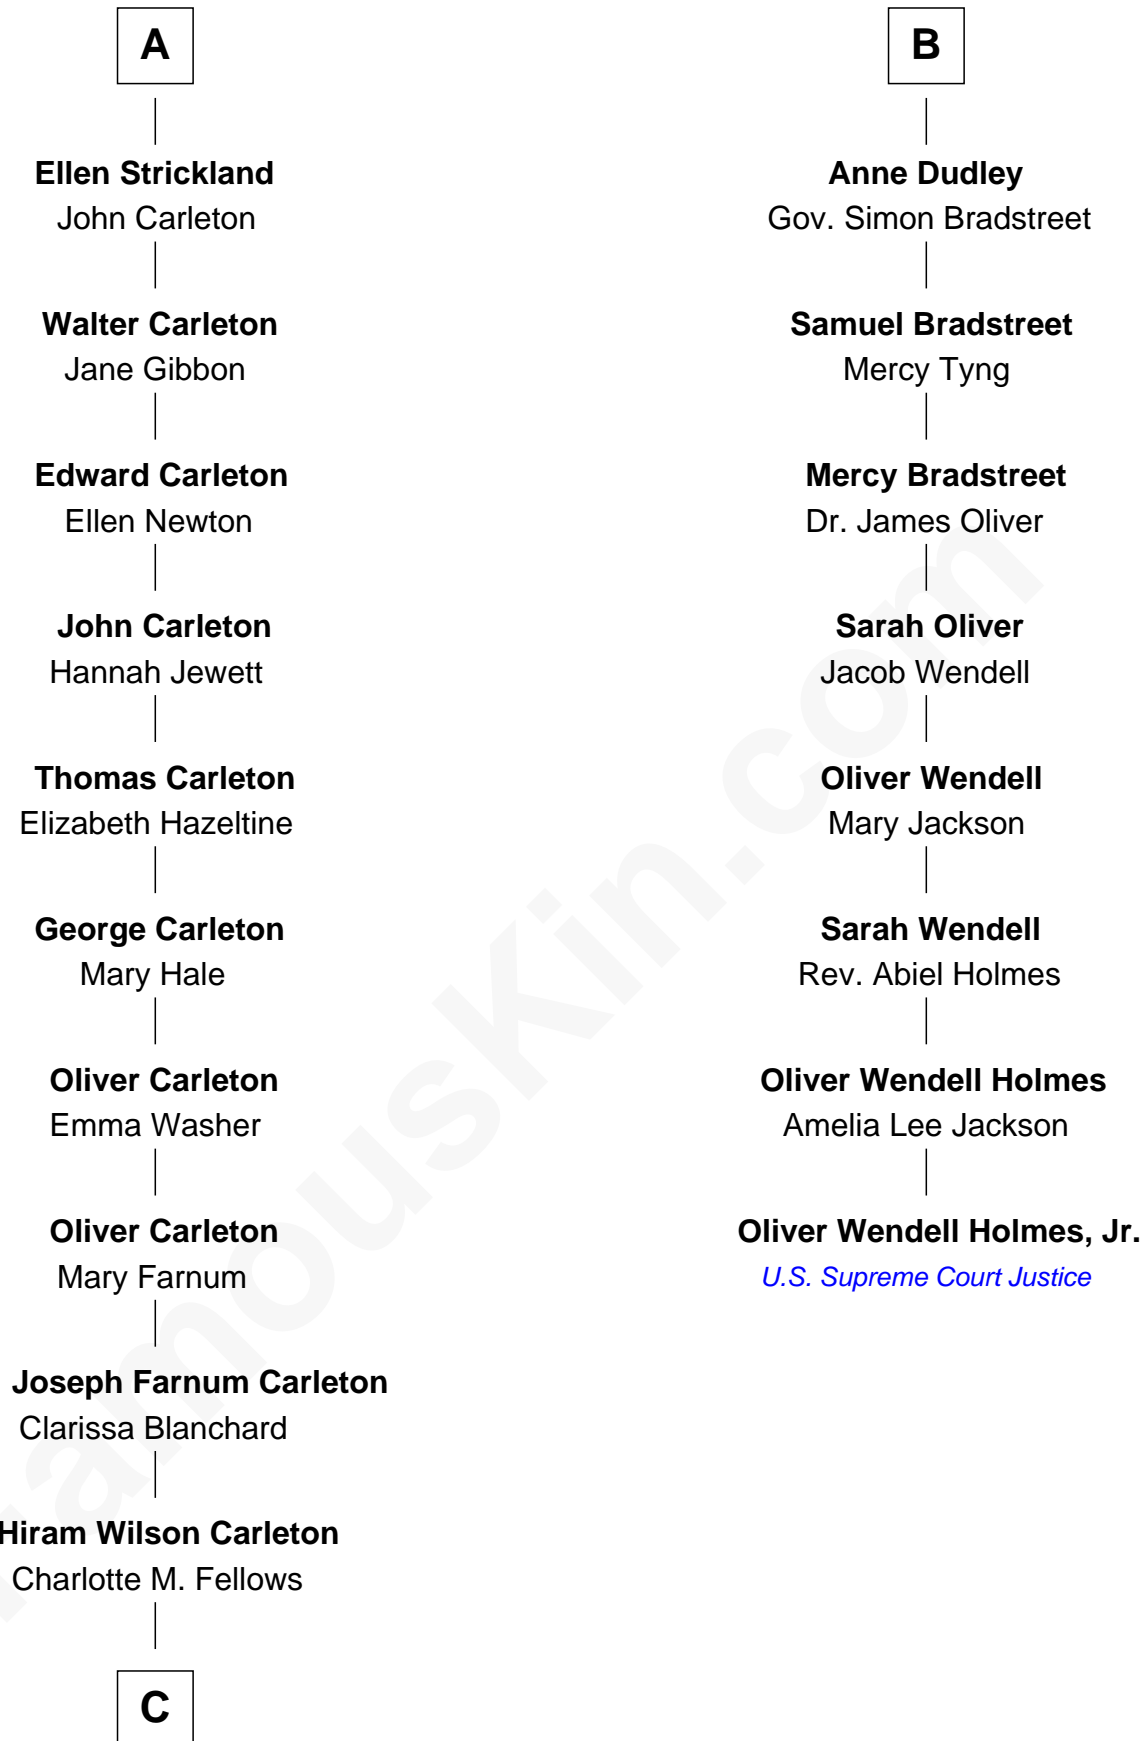

FamousKin.com

Relationship Chart of

Mickey Rourke

Movie Actor

14th cousin 6 times removed of

Oliver Wendell Holmes, Jr.

U.S. Supreme Court Justice

C

—
Joseph Clinton Carleton

Maud Alice Fitts

—
Hazel May Carleton

Leonard Ernest Cameron

—
Annette Elizabeth Cameron

Philip Andrew Rourke

—
Mickey Rourke

Movie Actor