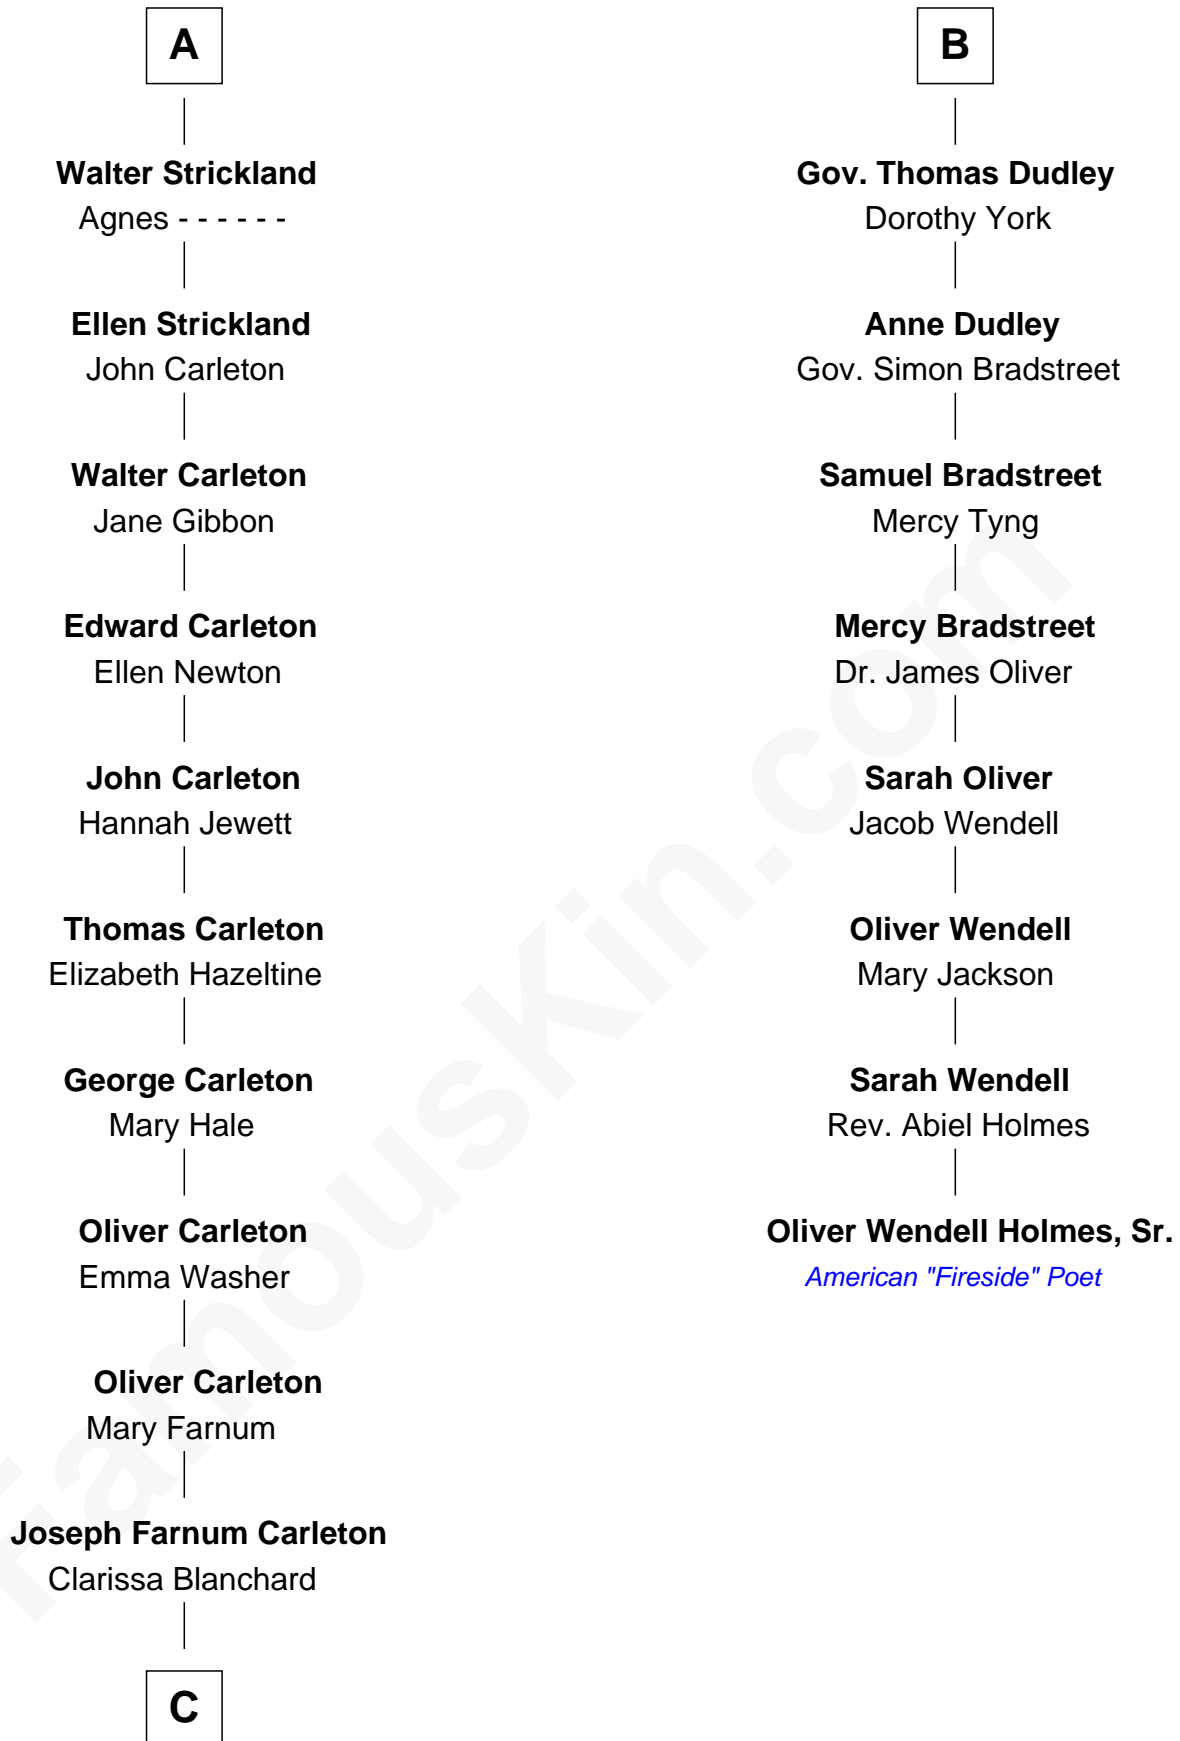

FamousKin.com
Relationship Chart of
Mickey Rourke
Movie Actor

14th cousin 7 times removed of
Oliver Wendell Holmes, Sr.
American "Fireside" Poet

C

Hiram Wilson Carleton

Charlotte M. Fellows

Joseph Clinton Carleton

Maud Alice Fitts

Hazel May Carleton

Leonard Ernest Cameron

Annette Elizabeth Cameron

Philip Andrew Rourke

Mickey Rourke

Movie Actor