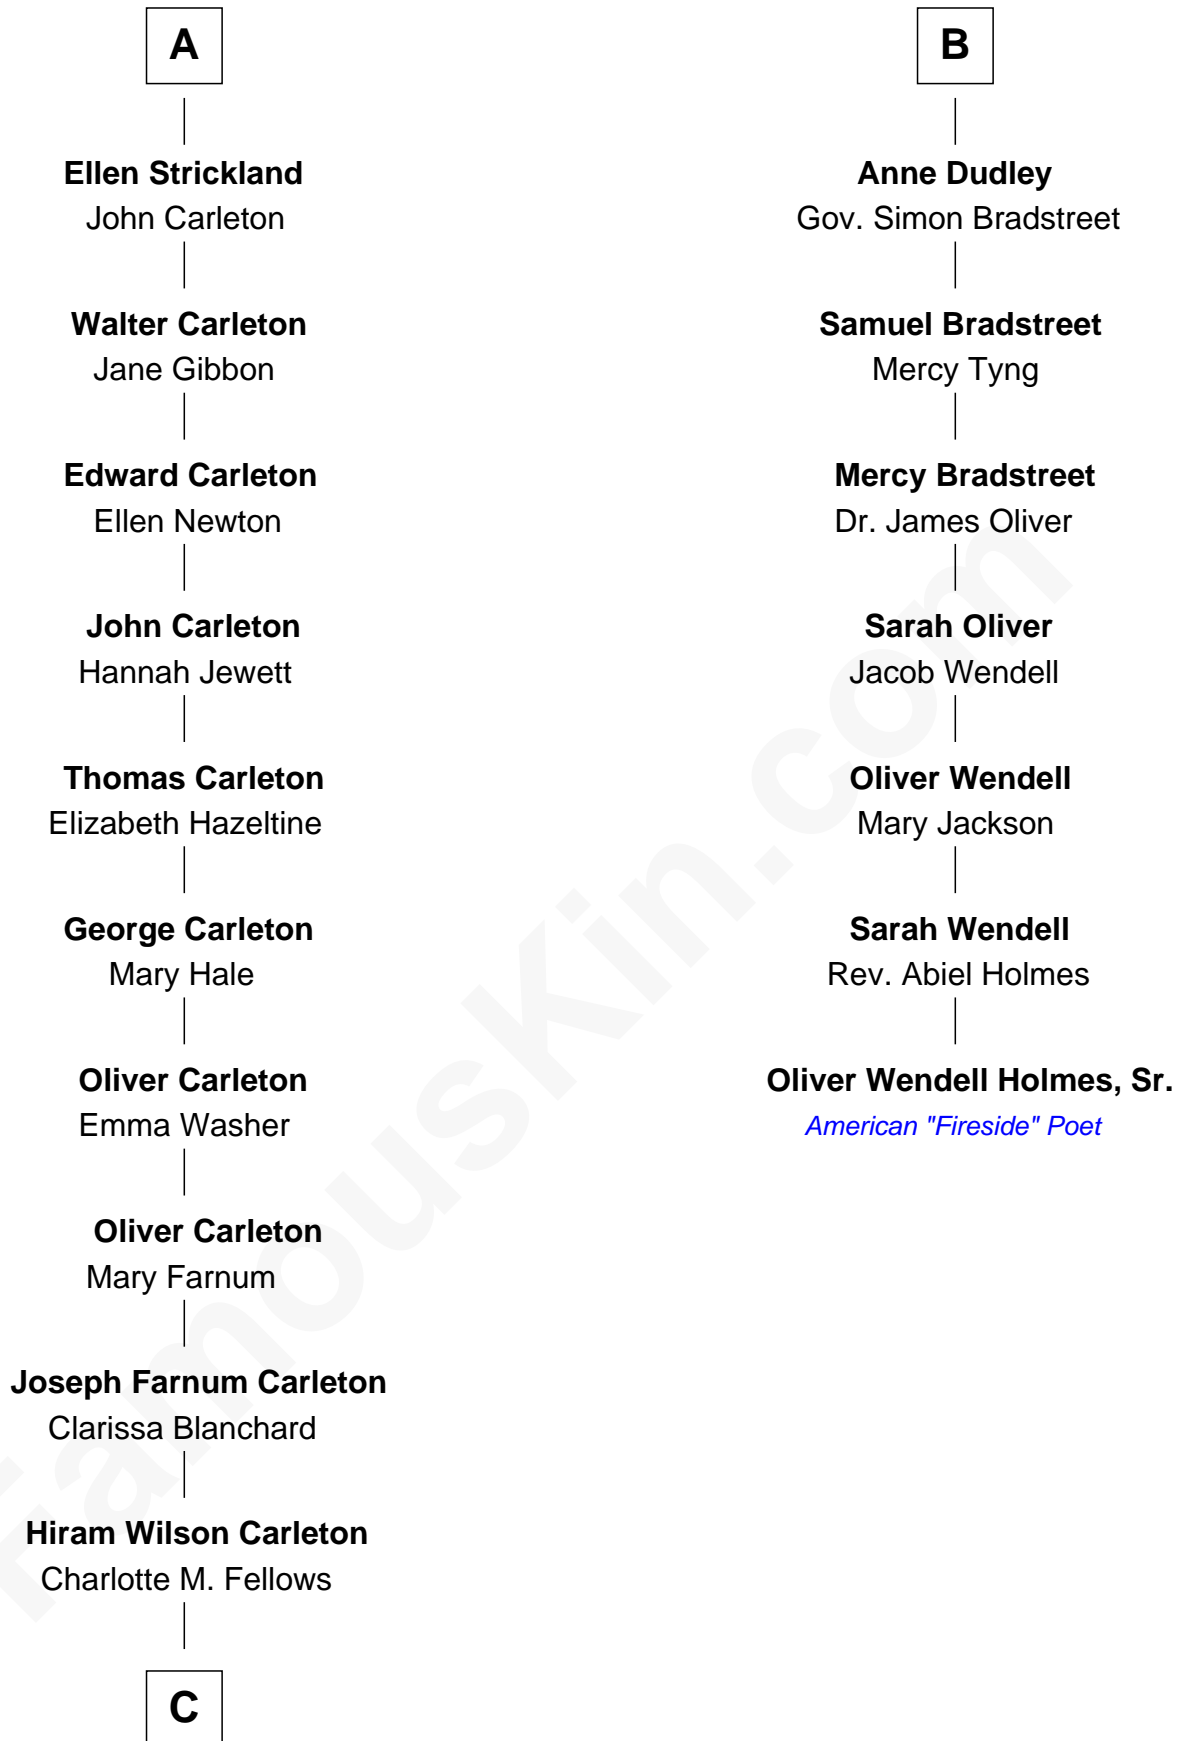

FamousKin.com

Relationship Chart of

Mickey Rourke

Movie Actor

13th cousin 7 times removed of

Oliver Wendell Holmes, Sr.

American "Fireside" Poet

C

—
Joseph Clinton Carleton

Maud Alice Fitts

—
Hazel May Carleton

Leonard Ernest Cameron

—
Annette Elizabeth Cameron

Philip Andrew Rourke

—
Mickey Rourke

Movie Actor