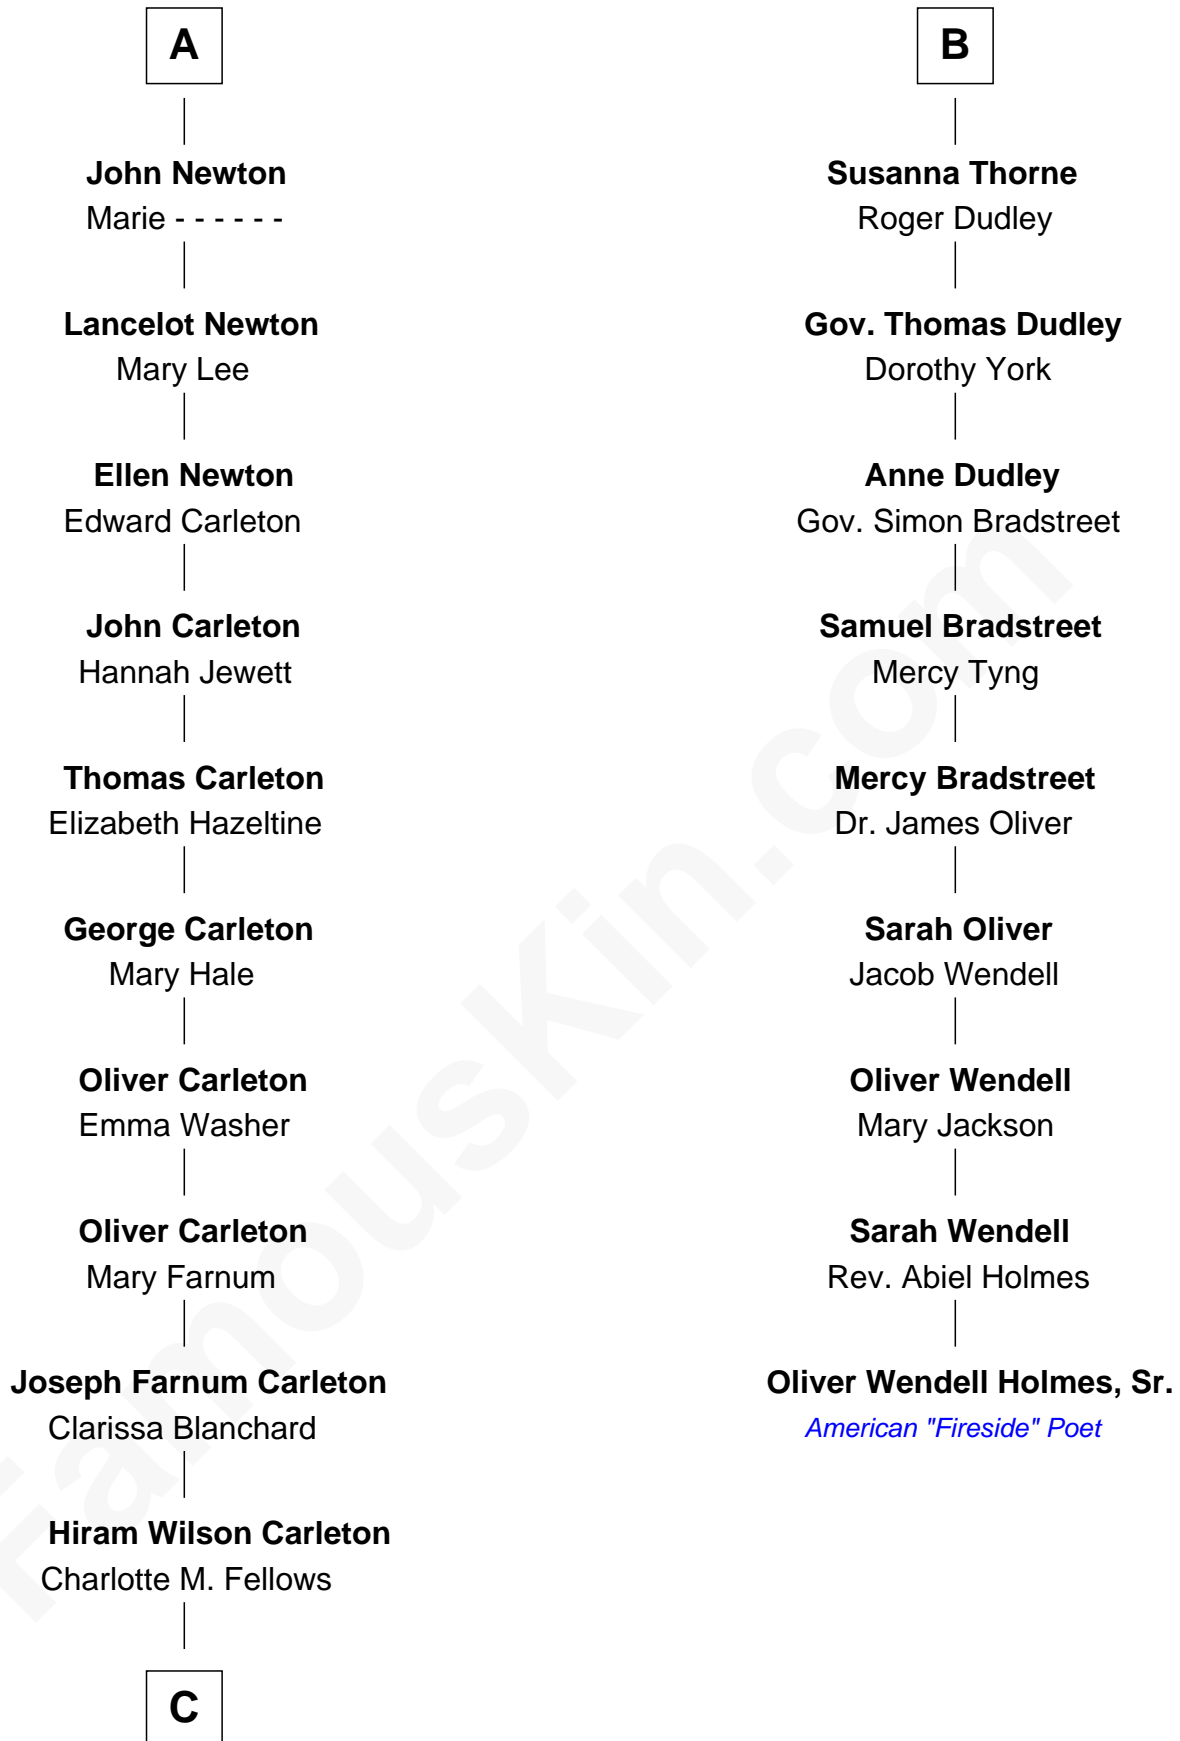

FamousKin.com

Relationship Chart of

Mickey Rourke

Movie Actor

15th cousin 5 times removed of

Oliver Wendell Holmes, Sr.

American "Fireside" Poet

Sir John Grey

Avice Marmion

Sir Robert Grey
Lora de St. Quintin

Elizabeth Grey
Henry FitzHugh

Sir William FitzHugh
Margery Willoughby

Lora FitzHugh
Sir John Constable

Isabel Constable
Stephen de Thorpe

Margaret Thorpe
John Newton

John Newton
Margaret Grimston

A

Maud Grey

Sir Thomas Harcourt

Sir Thomas Harcourt
Jane Fraunceys

Sir Richard Harcourt
Edith St. Clair

Alice Harcourt
William Bessiles

Elizabeth Bessiles
Richard Fettiplace

Anne Fettiplace
Edward Purefoy

Mary Purefoy
Thomas Thorne

B

C

—
Joseph Clinton Carleton

Maud Alice Fitts

—
Hazel May Carleton

Leonard Ernest Cameron