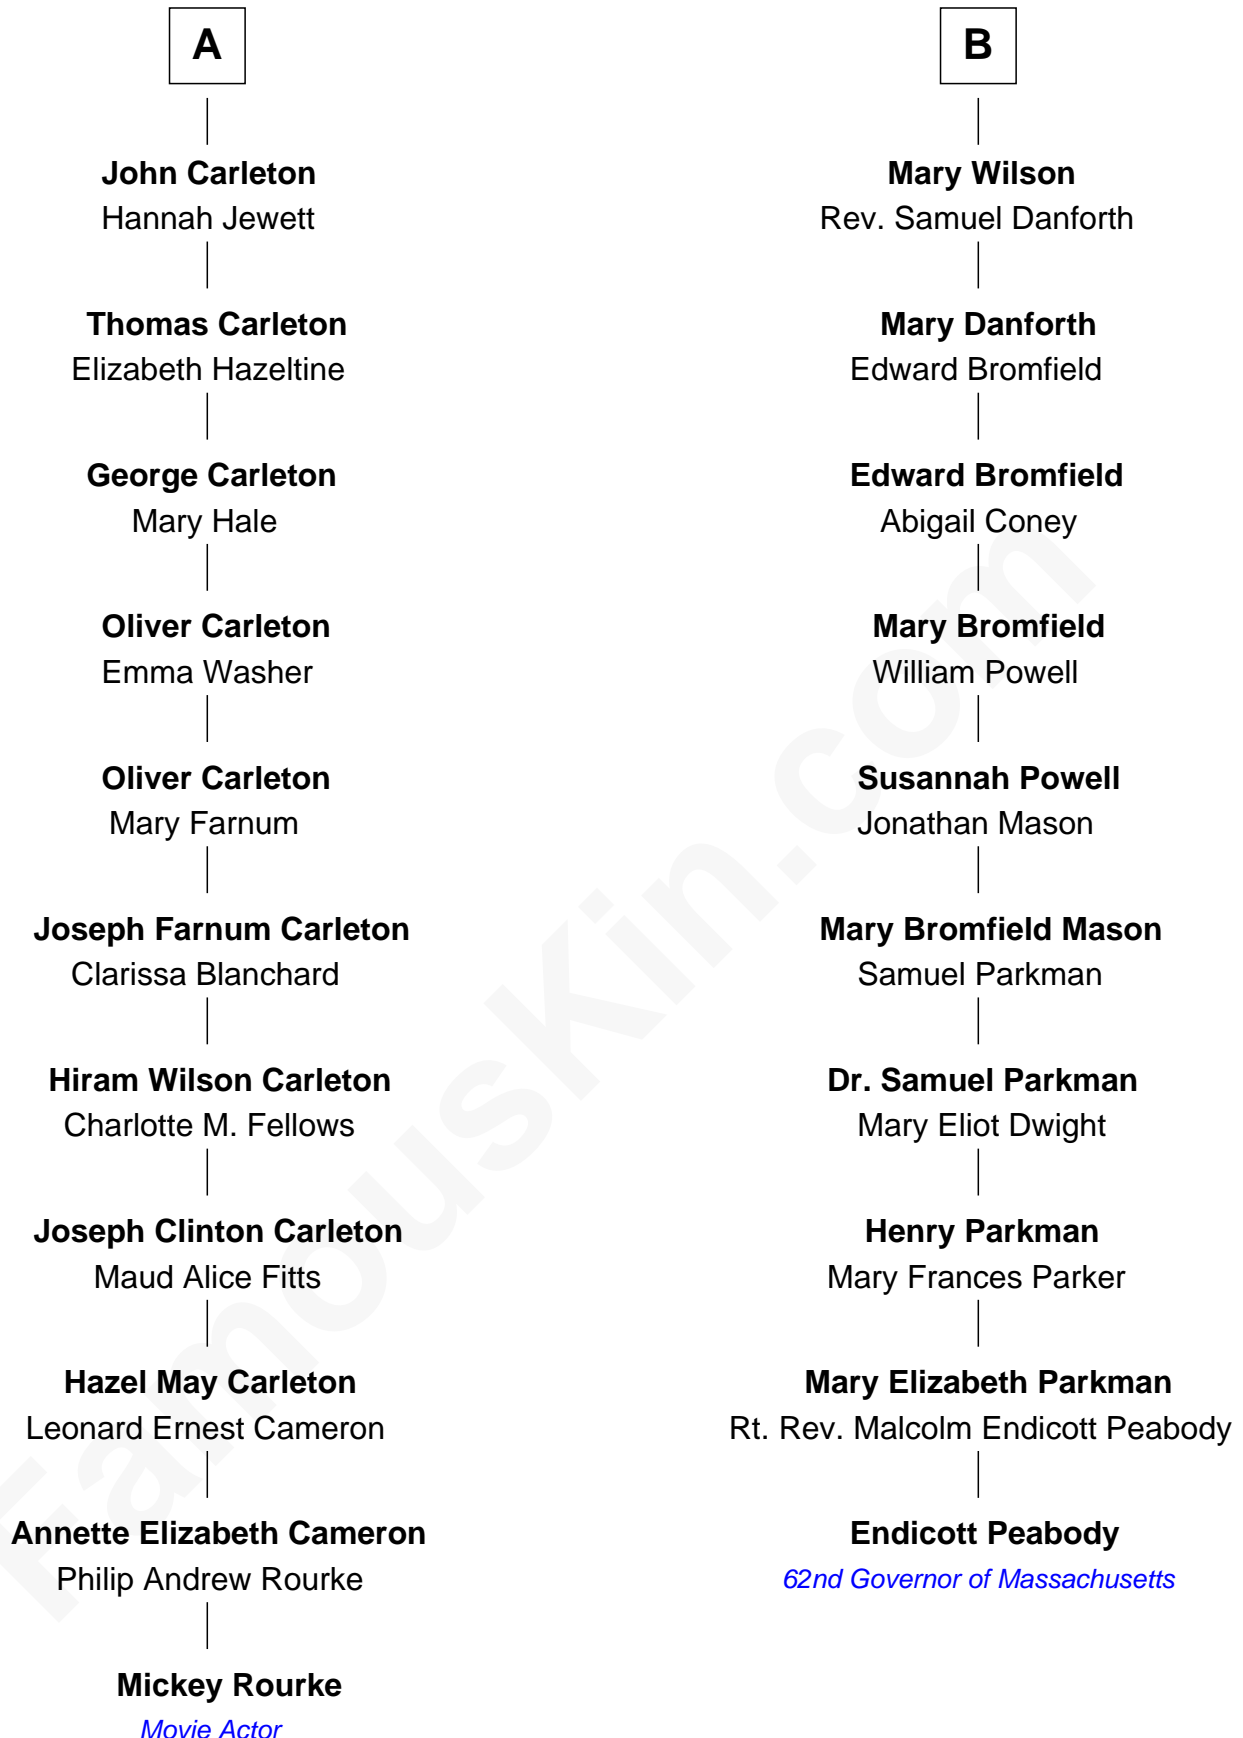

FamousKin.com Relationship Chart of

Mickey Rourke

Movie Actor

16th cousin 1 time removed of

Endicott Peabody

62nd Governor of Massachusetts

Sir William FitzHugh

Margery Willoughby

A

Maud FitzHugh
Sir William Bowes

Sir Ralph Bowes
Margery Conyers

Sir Ralph Bowes
Elizabeth Clifford

Margery Bowes
Sir Ralph Eure

Anne Eure
Lancelot Mansfield

John Mansfield
Elizabeth - - - - -

Elizabeth Mansfield
Rev. John Wilson

B

Mickey Rourke photo by [Anton Belickiy](#) ([CC BY 2.0](#))