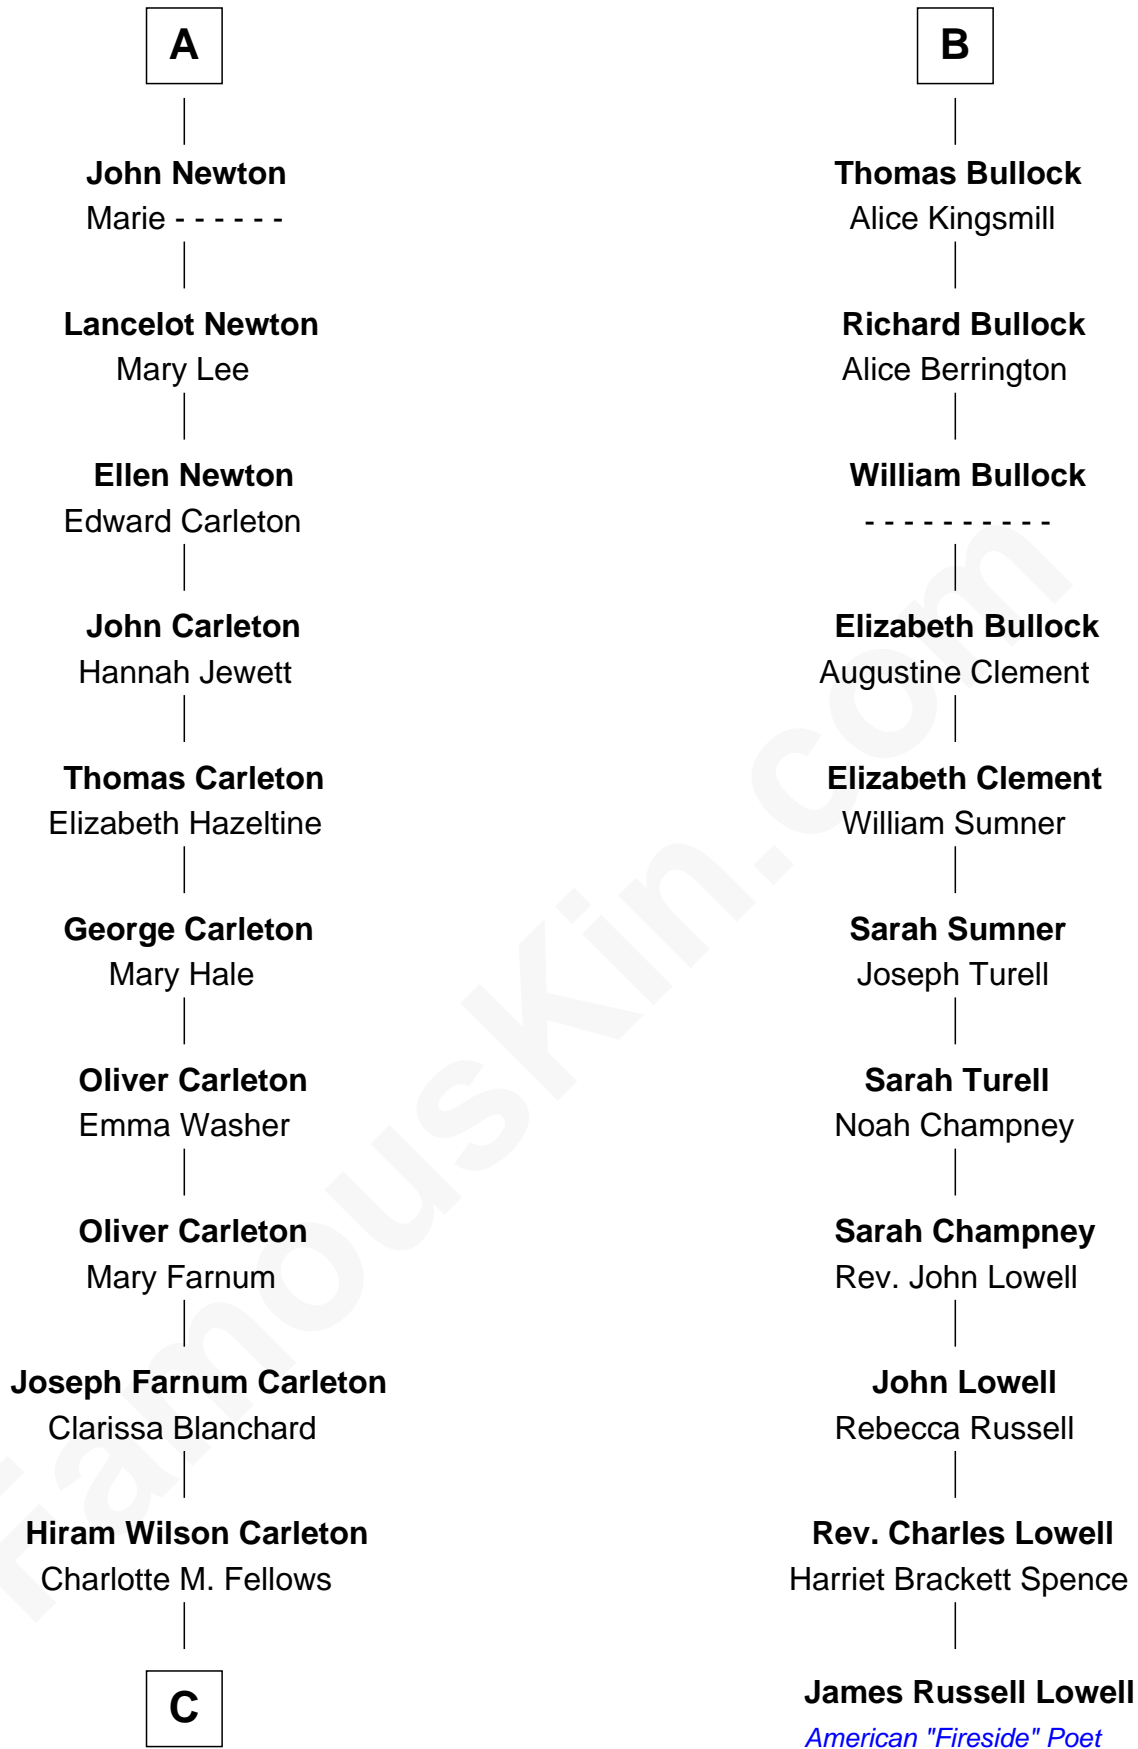

## Relationship Chart of

### Mickey Rourke

*Movie Actor*

17th cousin 3 times removed of

### James Russell Lowell

*American "Fireside" Poet*

**Edmund Fitzalan**

Alice de Warenne

**C**

—  
**Joseph Clinton Carleton**

Maud Alice Fitts

—  
**Hazel May Carleton**

Leonard Ernest Cameron

—  
**Annette Elizabeth Cameron**

Philip Andrew Rourke

—  
**Mickey Rourke**

*Movie Actor*

FamousKin.com