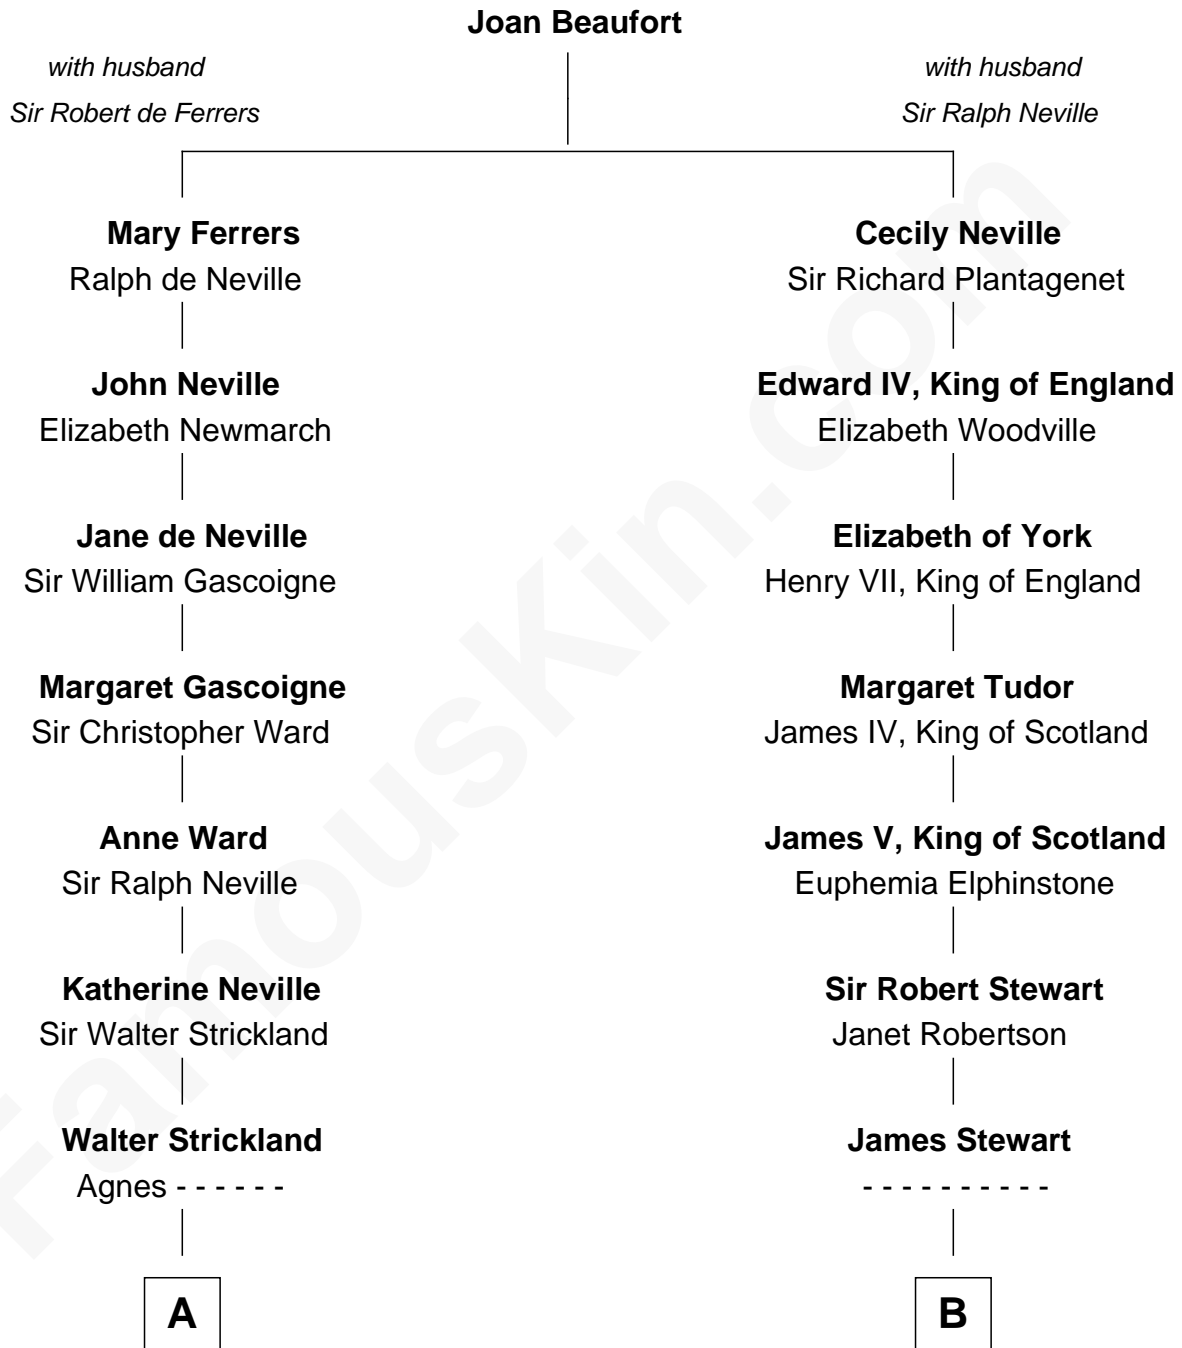

FamousKin.com

Relationship Chart of

Mickey Rourke

Movie Actor

15th cousin 5 times removed of

James Russell Lowell
American "Fireside" Poet

C

—
Joseph Clinton Carleton

Maud Alice Fitts

—
Hazel May Carleton

Leonard Ernest Cameron

—
Annette Elizabeth Cameron

Philip Andrew Rourke

—
Mickey Rourke

Movie Actor

FamousKin.com