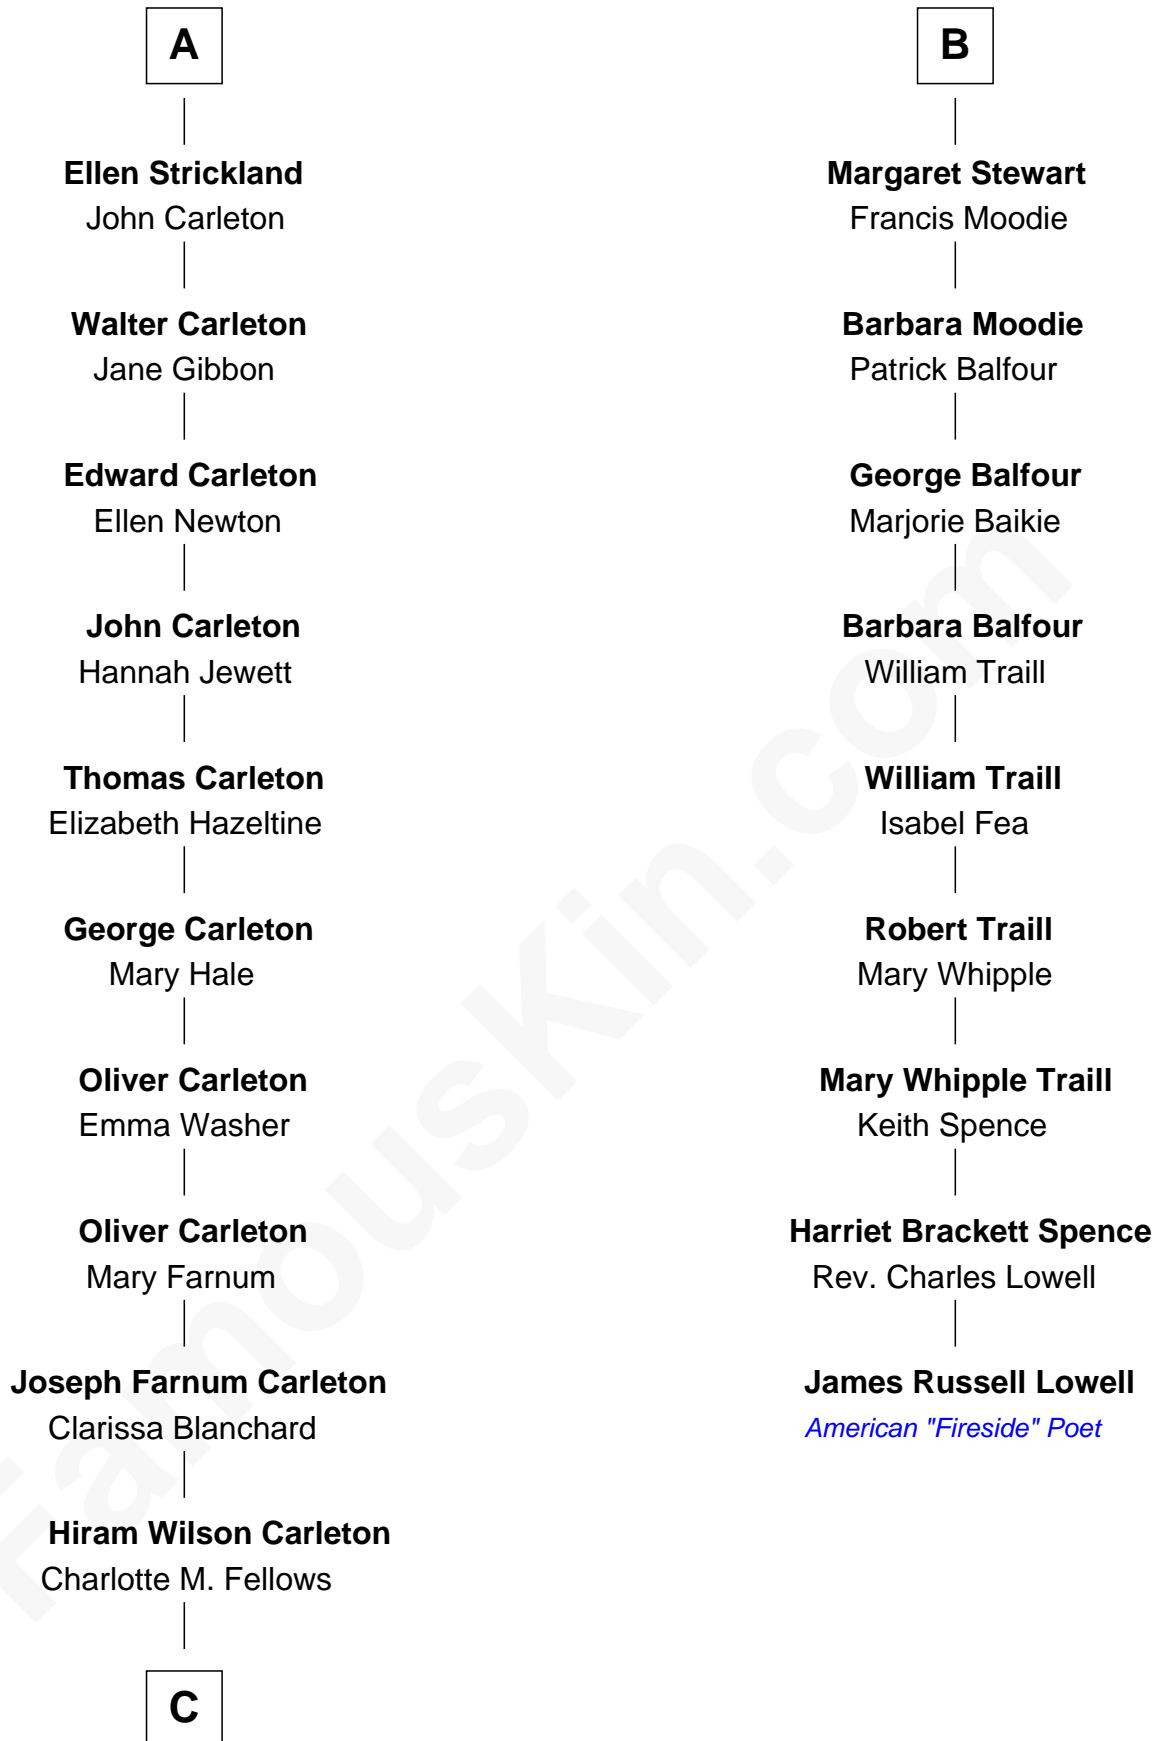

FamousKin.com

Relationship Chart of

Mickey Rourke

Movie Actor

15th cousin 5 times removed of

James Russell Lowell
American "Fireside" Poet

C

—
Joseph Clinton Carleton

Maud Alice Fitts

—
Hazel May Carleton

Leonard Ernest Cameron

—
Annette Elizabeth Cameron

Philip Andrew Rourke

—
Mickey Rourke

Movie Actor

FamousKin.com