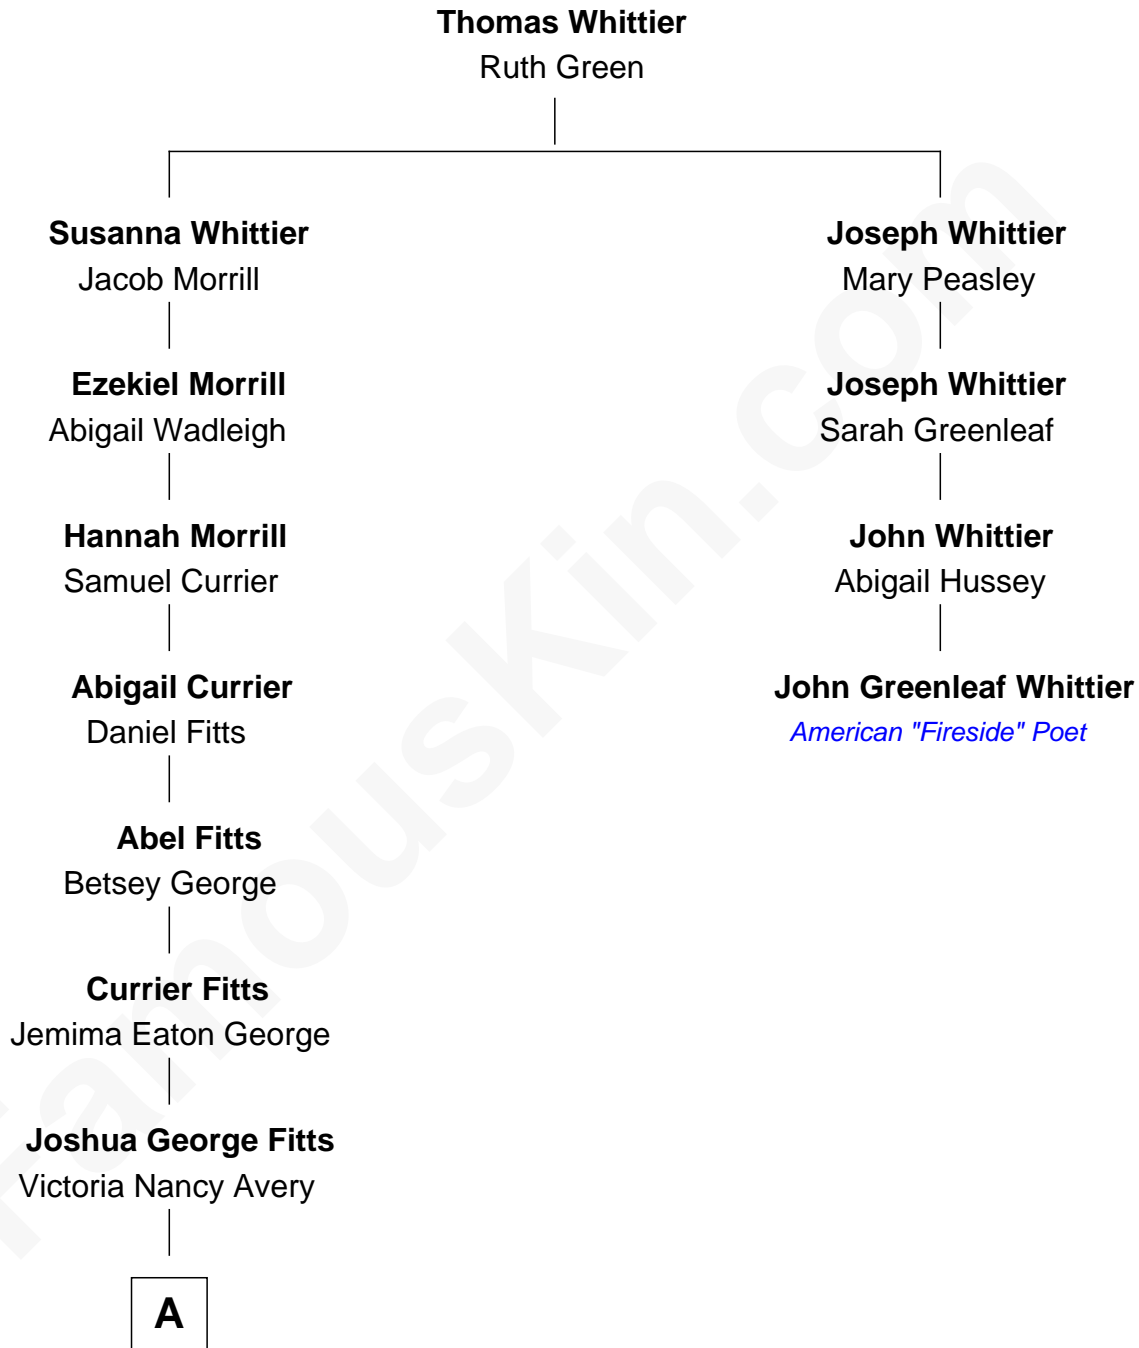

FamousKin.com
Relationship Chart of
Mickey Rourke
Movie Actor

3rd cousin 7 times removed of
John Greenleaf Whittier
American "Fireside" Poet

A

—
Maud Alice Fitts
Joseph Clinton Carleton

—
Hazel May Carleton
Leonard Ernest Cameron

—
Annette Elizabeth Cameron
Philip Andrew Rourke

—
Mickey Rourke
Movie Actor